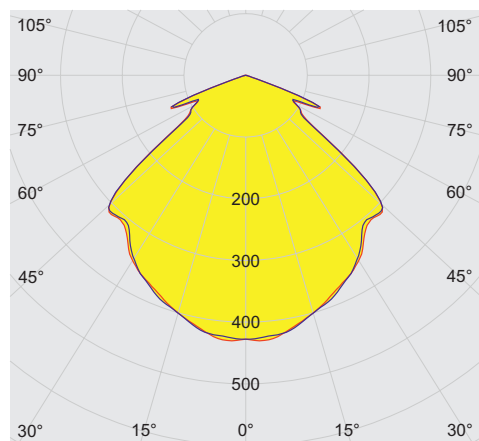

### Lighting Data

Light distribution	Wide beam
Luminaire efficacy	122 lm/W
Luminous flux	7400 lm
Colour rendering	≥ 80
Colour temperature	5000 K

### Technical Drawings – Subject to Alterations

Luminous flux decrease at ambient temperature - variants with DALI

Luminous flux decrease at ambient temperature - variants without DALI

### Light Distribution Curves

Without internal reflector, protection glass clear

6050/604-611-7B2-000850-002 Art. No. 275939

Dimensional Drawings (All Dimensions in mm [inches]) – Subject to Alterations

Accessories