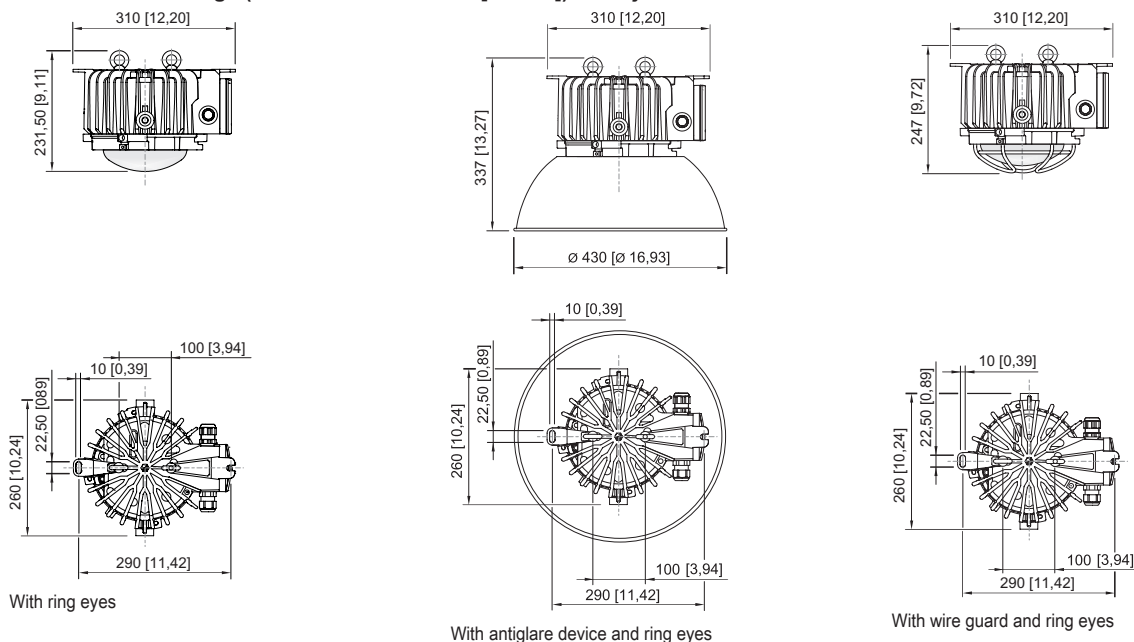

### Mechanical Data

Version	Pendant mounting
Degree of protection (IP)	IP66 / IP68 (10 m)
IP degree of protection (IEC 60598)	IP66/IP68
Enclosure material	Aluminium, Seawater-resistant
Enclosure colour	Standard
Sealing material	Silicone
Silicone-free content	Contains silicone
Protective glass material 2	Pressed glass
Max. solid connection terminals	6 mm <sup>2</sup>
Max. finely stranded connection terminals	4 mm <sup>2</sup>
Type of connection cable	Finely stranded Finely stranded with clip Solid
Size	1
Width	260 mm
Height	231.5 mm
Length	310 mm
Reflector	No
Weight	8.23 kg
Weight	18.14 lb
Disconnection of the luminaire	No

### Technical Drawings – Subject to Alterations

Luminous flux decrease at ambient temperature - variants with DALI

Luminous flux decrease at ambient temperature - variants without DALI

### Light Distribution Curves

Without internal reflector, protection glass clear

6050/604-611-7B2-000850-002 Art. No. 275939

Dimensional Drawings (All Dimensions in mm [inches]) – Subject to Alterations

Accessories