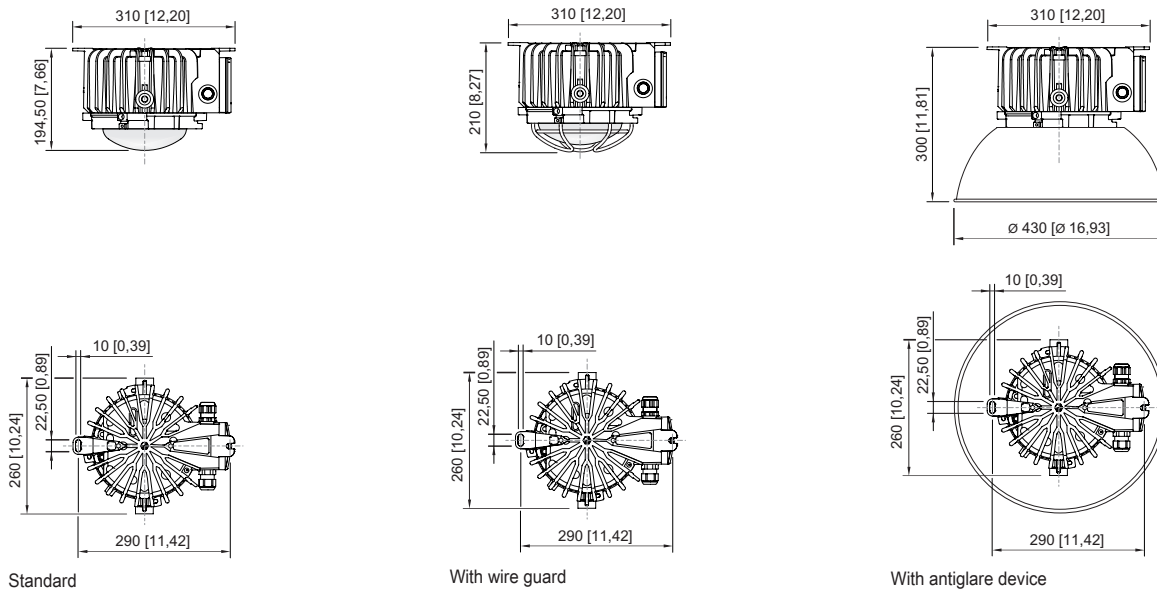

Mechanical Data

Version	Ceiling mounting
Degree of protection (IP)	IP66 / IP68 (10 m)
IP degree of protection (IEC 60598)	IP66/IP68
Enclosure material	Aluminium, Seawater-resistant
Enclosure colour	Standard
Sealing material	Silicone
Silicone-free content	Contains silicone
Protective glass material 2	Pressed glass
Max. solid connection terminals	6 mm ²
Max. finely stranded connection terminals	4 mm ²
Type of connection cable	Finely stranded Finely stranded with clip Solid
Size	1
Width	260 mm
Height	194.5 mm
Length	310 mm
Reflector	No
Weight	6.8 kg
Weight	14.99 lb
Disconnection of the luminaire	No

Components

Cable glands and entries	1 x M25 x 1.5
Stopping plugs	1 x M25 x 1.5
Wire guard	No

Technical Drawings – Subject to Alterations

Luminous flux decrease at ambient temperature - variants with DALI

6050/604-401-7B2-200822-000 Art. No. 276991

Luminous flux decrease at ambient temperature - variants without DALI

Light Distribution Curves

cd/klm $\eta = 100\%$
 — C0 - C180 — C90 - C270

Without internal reflector, protection glass diffuse

Dimensional Drawings (All Dimensions in mm [inches]) – Subject to Alterations

Accessories

Lighting

LED pendant light fitting

6050/604-401-7B2-200822-000 Art. No. 276991

Antiglare device / reflector

Art. No.