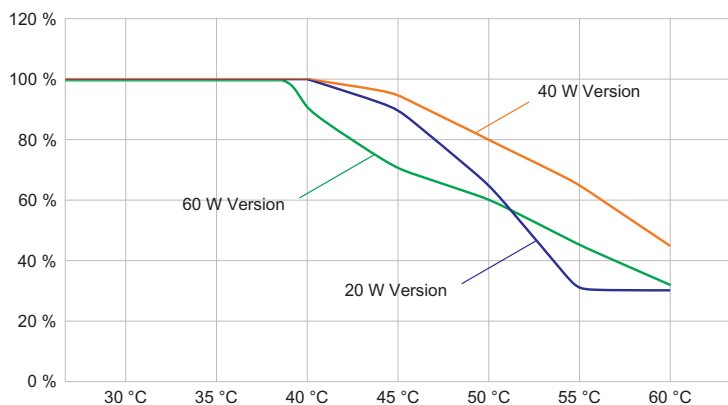

6050/604-401-7B2-200822-000 Art. No. 276991

Lighting Data

Luminaire efficacy	93 lm/W
Luminous flux	4700 lm
Colour rendering	≥ 80
Colour temperature	2200 K

Ambient Conditions

Ambient temperature	-40 °C ... +70 °C

Mechanical Data

Version	Ceiling mounting
Degree of protection (IP)	IP66 / IP68 (10 m)
IP degree of protection (IEC 60598)	IP66/IP68
Enclosure material	Aluminium, Seawater-resistant
Enclosure colour	Standard
Sealing material	Silicone
Silicone-free content	Contains silicone
Protective glass material 2	Pressed glass
Max. solid connection terminals	6 mm²
Max. finely stranded connection terminals	4 mm²
Type of connection cable	Finely stranded Finely stranded with clip Solid
Size	1
Width	260 mm
Height	194.5 mm
Length	310 mm
Reflector	No
Weight	6.8 kg
Weight	14.99 lb
Disconnection of the luminaire	No

Components

Cable glands and entries	1 x M25 x 1.5
Stopping plugs	1 x M25 x 1.5
Wire guard	No

Technical Drawings – Subject to Alterations

Luminous flux decrease at ambient temperature - variants with DALI