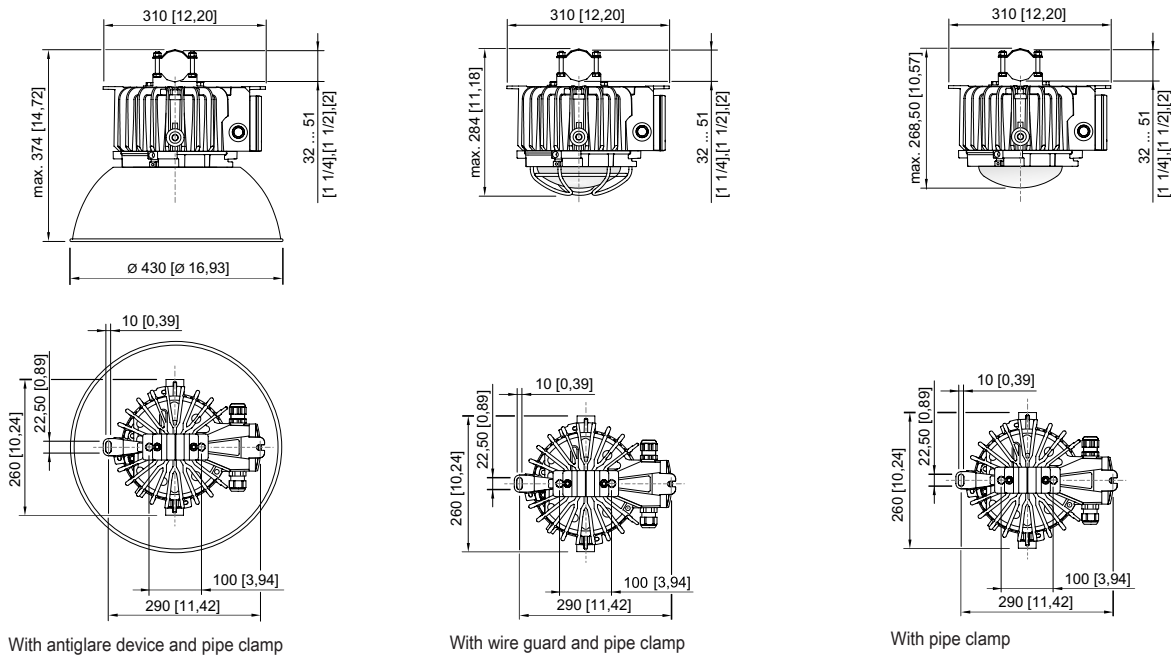

Dimensional Drawings (All Dimensions in mm [inches]) – Subject to Alterations