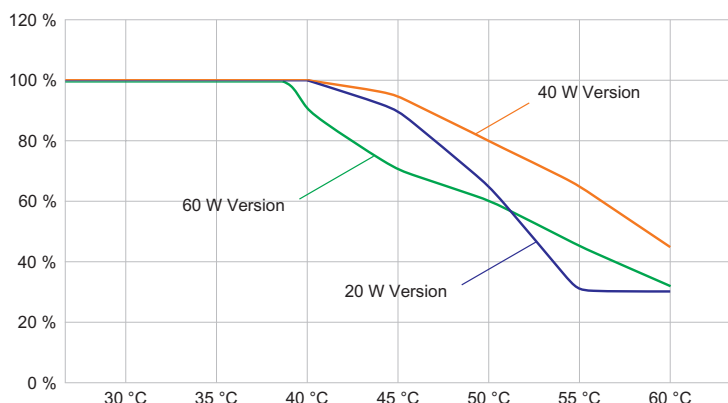

6050/604-600-6B2-100850-004 Art. No. 283122

Lighting Data

Luminous flux	7400 lm
Colour rendering	≥ 80
Colour temperature	5000 K

Ambient Conditions

Ambient temperature	-40 °C ... +60 °C

Mechanical Data

Version	Conduit mounting
Degree of protection (IP)	IP66 / IP68 (10 m)
IP degree of protection (IEC 60598)	IP66/IP68
Enclosure material	Aluminium, Seawater-resistant
Enclosure colour	Standard
Sealing material	Silicone
Silicone-free content	Contains silicone
Protective glass material 2	Pressed glass
Max. solid connection terminals	6 mm²
Max. finely stranded connection terminals	4 mm²
Type of connection cable	Finely stranded Finely stranded with clip Solid
Size	1
Width	298 mm
Height	327.5 mm
Length	310 mm
Reflector	No
Weight	7.05 kg
Weight	15.54 lb
Disconnection of the luminaire	No

Components

Cable glands and entries	1 x M25 x 1.5
Stopping plugs	1 x M25 x 1.5
Wire guard	Yes

Technical Drawings – Subject to Alterations

Luminous flux decrease at ambient temperature - variants with DALI