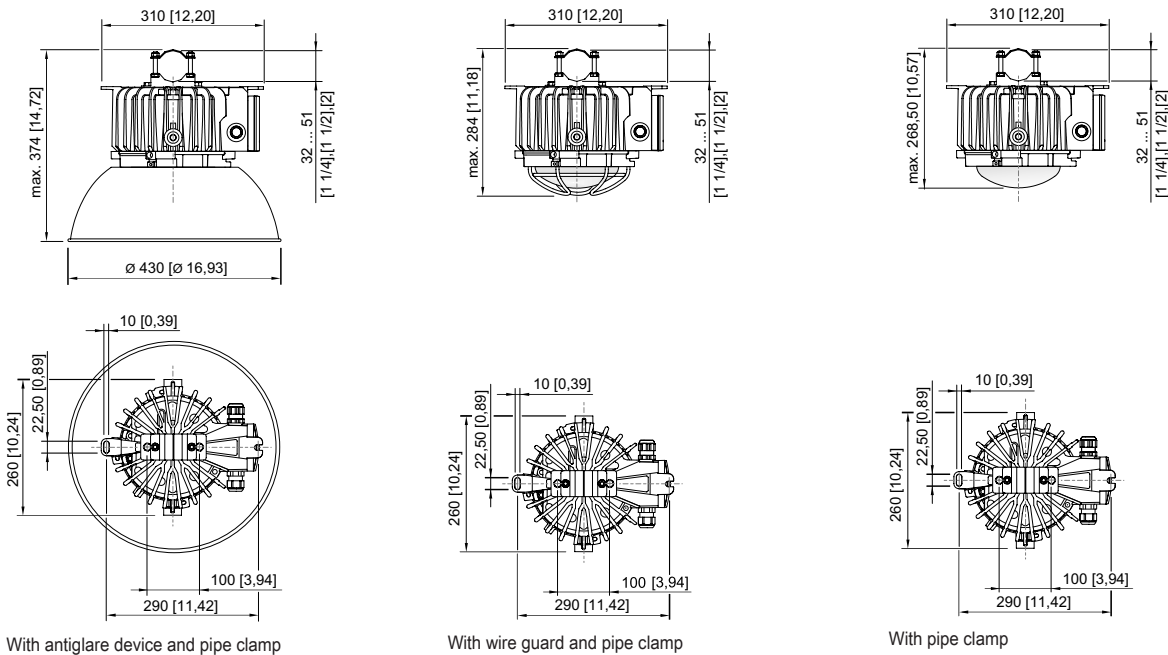

Mechanical Data

Version	Conduit mounting
Degree of protection (IP)	IP66 / IP68 (10 m)
IP degree of protection (IEC 60598)	IP66/IP68
Enclosure material	Aluminium, Seawater-resistant
Enclosure colour	Standard
Sealing material	Silicone
Silicone-free content	Contains silicone
Protective glass material 2	Pressed glass
Max. solid connection terminals	6 mm ²
Max. finely stranded connection terminals	4 mm ²
Type of connection cable	Finely stranded Finely stranded with clip Solid
Size	1
Width	298 mm
Height	327.5 mm
Length	310 mm
Reflector	No
Weight	7.05 kg
Weight	15.54 lb
Disconnection of the luminaire	No

Components

Cable glands and entries	1 x M25 x 1.5
Stopping plugs	1 x M25 x 1.5
Wire guard	Yes

Technical Drawings – Subject to Alterations

Luminous flux decrease at ambient temperature - variants with DALI

Dimensional Drawings (All Dimensions in mm [inches]) – Subject to Alterations

6050/604-600-6B2-100850-004 Art. No. 283122

Accessories

Antiglare device / reflector		Art. No.
	Complete with mounting parts Material: Aluminium For 6050/11 and 6050/6	118565
External reflector		Art. No.
	Narrow-beam Complete with mounting parts Material: High-gloss anodised aluminium For 6050/11	118558
Mounting bracket		Art. No.
	Complete; made from stainless steel (for subsequent self-mounting) For 6050/6	265877
	The stainless steel mounting fixture is fastened to the enclosure of the pendant light fitting series 6050/6 by means of two stainless steel screws M8.	269716
Pipe clamp		Art. No.
	for pipe R 1 1/4" to 2"	268967
Plastic cable gland		Art. No.
	8161/7-M25-1707 7 to 17 mm ² 1 piece	229918
	8161/7-M25-1707, Ex e Plastic, M25 x 1.5, cable outer diameter 7 to 17 mm Lot size 50 pieces	239157
Ring bolt		Art. No.
	M8, für 6050/6, direct mounting; 1 pair	265874
	M10, direct mounting in insert nuts; 1 pair	118560
Stopping plug		Art. No.
	8290/3-M25 Plastic, M25 x 1.5 Lot size 1 piece	143524