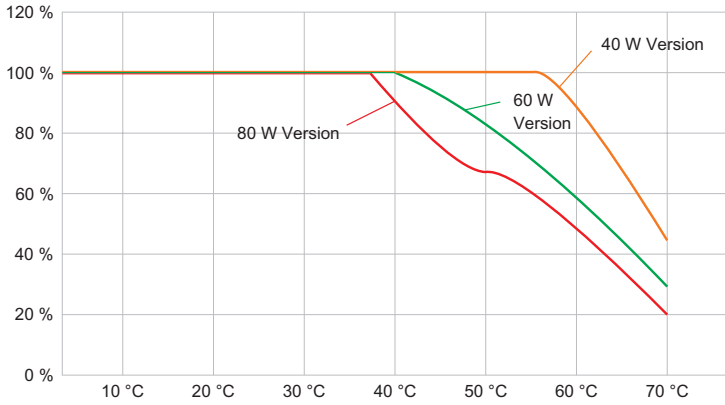

Electrical Data

Rated operational voltage AC	110 ... 277 V
Frequency range	50 – 60 Hz
Start-up current	I _{peak} = 55 A, Delta t = 230 µs

Lighting Data

Number of lamps	1
Lamp wattage	60 W
Lamp type	LED
Lamp	LED
Light colour	5000 K – neutral white
Light distribution	Wide beam
Luminaire efficacy	122 lm/W

Mechanical Data

Version	Conduit mounting
Degree of protection (IP)	IP66 / IP68 (10 m)
IP degree of protection (IEC 60598)	IP66/IP68
Enclosure material	Aluminium, Seawater-resistant
Enclosure colour	Standard
Sealing material	Silicone
Silicone-free content	Contains silicone
Protective glass material 2	Pressed glass
Max. solid connection terminals	6 mm ²
Max. finely stranded connection terminals	4 mm ²
Type of connection cable	Finely stranded Finely stranded with clip Solid
Size	1
Width	298 mm
Height	327.5 mm
Length	310 mm
Reflector	No
Weight	7.05 kg
Weight	15.54 lb
Disconnection of the luminaire	No

Components

Cable glands and entries	1 x M25 x 1.5
Stopping plugs	1 x M25 x 1.5
Wire guard	Yes

Technical Drawings – Subject to Alterations

Luminous flux decrease at ambient temperature - variants with DALI

6050/604-600-6B2-100850-004 Art. No. 283122

Luminous flux decrease at ambient temperature - variants without DALI

Light Distribution Curves

cd/klm $\eta = 100\%$
 — C0 - C180 — C90 - C270

Without internal reflector, protection glass clear