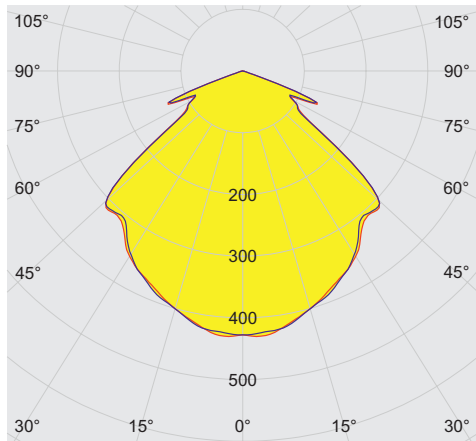

Electrical Data

Rated operational voltage AC	110 ... 277 V
Frequency range	50 – 60 Hz
Start-up current	I _{peak} = 55 A, Delta t = 230 µs

Lighting Data

Number of lamps	1
Lamp wattage	60 W
Lamp type	LED
Lamp	LED
Light colour	5000 K – neutral white
Light distribution	Wide beam
Luminaire efficacy	122 lm/W

6050/604-600-6B2-100850-004 Art. No. 283122

Lighting Data

Luminous flux	7400 lm
Colour rendering	≥ 80
Colour temperature	5000 K

Ambient Conditions

Ambient temperature	-40 °C ... +60 °C
---------------------	-------------------

Mechanical Data

Version	Conduit mounting
Degree of protection (IP)	IP66 / IP68 (10 m)
IP degree of protection (IEC 60598)	IP66/IP68
Enclosure material	Aluminium, Seawater-resistant
Enclosure colour	Standard
Sealing material	Silicone
Silicone-free content	Contains silicone
Protective glass material 2	Pressed glass
Max. solid connection terminals	6 mm ²
Max. finely stranded connection terminals	4 mm ²
Type of connection cable	Finely stranded Finely stranded with clip Solid
Size	1
Width	298 mm
Height	327.5 mm
Length	310 mm
Reflector	No
Weight	7.05 kg
Weight	15.54 lb
Disconnection of the luminaire	No

6050/604-600-6B2-100850-004 Art. No. 283122

Luminous flux decrease at ambient temperature - variants without DALI

Light Distribution Curves

cd/klm $\eta = 100\%$
 — C0 - C180 — C90 - C270

Without internal reflector, protection glass clear