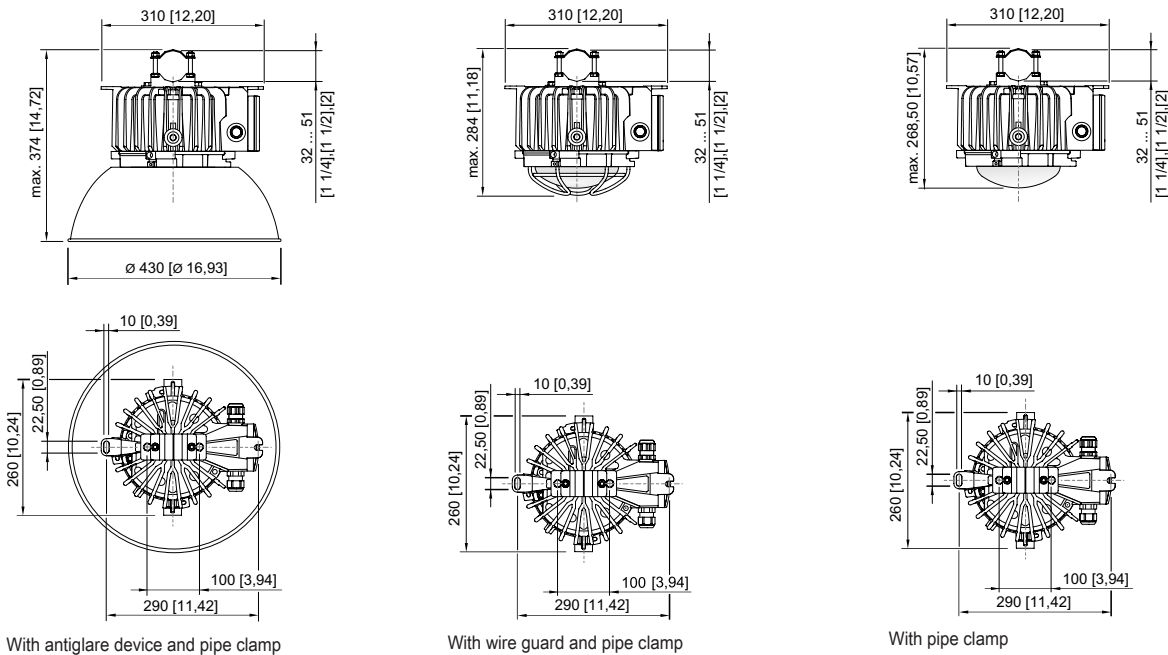

Mechanical Data

Version	Conduit mounting
Degree of protection (IP)	IP66 / IP68 (10 m)
IP degree of protection (IEC 60598)	IP66/IP68
Enclosure material	Aluminium, Seawater-resistant
Enclosure colour	Standard
Sealing material	Silicone
Silicone-free content	Contains silicone
Protective glass material 2	Pressed glass
Max. solid connection terminals	6 mm ²
Max. finely stranded connection terminals	4 mm ²
Type of connection cable	Finely stranded Finely stranded with clip Solid
Size	1
Width	298 mm
Height	327.5 mm
Length	310 mm
Reflector	No
Weight	7.03 kg
Weight	15.5 lb
Disconnection of the luminaire	No

Components

Cable glands and entries	1 x M25 x 1.5
Stopping plugs	1 x M25 x 1.5
Wire guard	No

Technical Drawings – Subject to Alterations

Luminous flux decrease at ambient temperature - variants with DALI

Dimensional Drawings (All Dimensions in mm [inches]) – Subject to Alterations

6050/604-600-6B2-000850-004 Art. No. 282976

Accessories

Antiglare device / reflector		Art. No.
	Complete with mounting parts Material: Aluminium For 6050/11 and 6050/6	118565
External reflector		Art. No.
	Narrow-beam Complete with mounting parts Material: High-gloss anodised aluminium For 6050/11	118558
Mounting bracket		Art. No.
	Complete; made from stainless steel (for subsequent self-mounting) For 6050/6	265877
	The stainless steel mounting fixture is fastened to the enclosure of the pendant light fitting series 6050/6 by means of two stainless steel screws M8.	269716
Pipe clamp		Art. No.
	for pipe R 1 1/4" to 2"	268967
Plastic cable gland		Art. No.
	8161/7-M25-1707 7 to 17 mm ² 1 piece	229918
	8161/7-M25-1707, Ex e Plastic, M25 x 1.5, cable outer diameter 7 to 17 mm Lot size 50 pieces	239157
Ring bolt		Art. No.
	M8, für 6050/6, direct mounting; 1 pair	265874
	M10, direct mounting in insert nuts; 1 pair	118560
Stopping plug		Art. No.
	8290/3-M25 Plastic, M25 x 1.5 Lot size 1 piece	143524