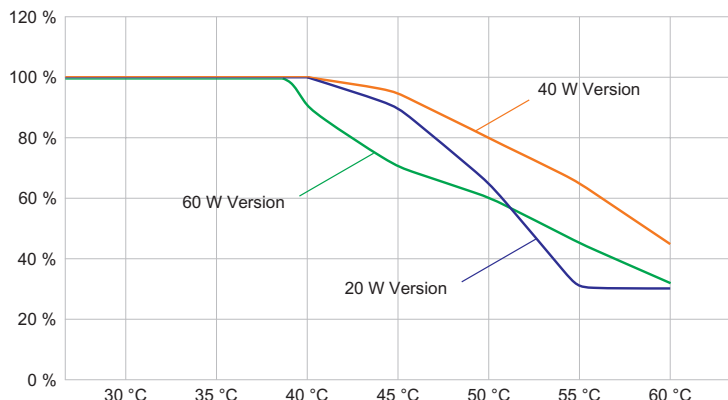

6050/604-600-6B2-000850-004 Art. No. 282976

Lighting Data

Luminous flux	7400 lm
Colour rendering	≥ 80
Colour temperature	5000 K

Ambient Conditions

Ambient temperature	-40 °C ... +60 °C

Mechanical Data

Version	Conduit mounting
Degree of protection (IP)	IP66 / IP68 (10 m)
IP degree of protection (IEC 60598)	IP66/IP68
Enclosure material	Aluminium, Seawater-resistant
Enclosure colour	Standard
Sealing material	Silicone
Silicone-free content	Contains silicone
Protective glass material 2	Pressed glass
Max. solid connection terminals	6 mm²
Max. finely stranded connection terminals	4 mm²
Type of connection cable	Finely stranded Finely stranded with clip Solid
Size	1
Width	298 mm
Height	327.5 mm
Length	310 mm
Reflector	No
Weight	7.03 kg
Weight	15.5 lb
Disconnection of the luminaire	No

Components

Cable glands and entries	1 x M25 x 1.5
Stopping plugs	1 x M25 x 1.5
Wire guard	No

Technical Drawings – Subject to Alterations

Luminous flux decrease at ambient temperature - variants with DALI