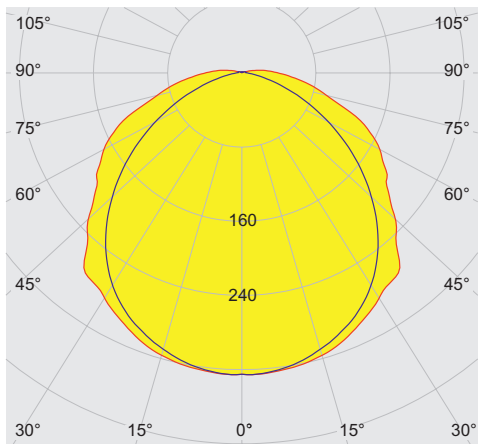

Light Distribution Curves

cd/klm 100%

— C0 - C180 — C90 - C270

typical with diffusor, clear translucent cover