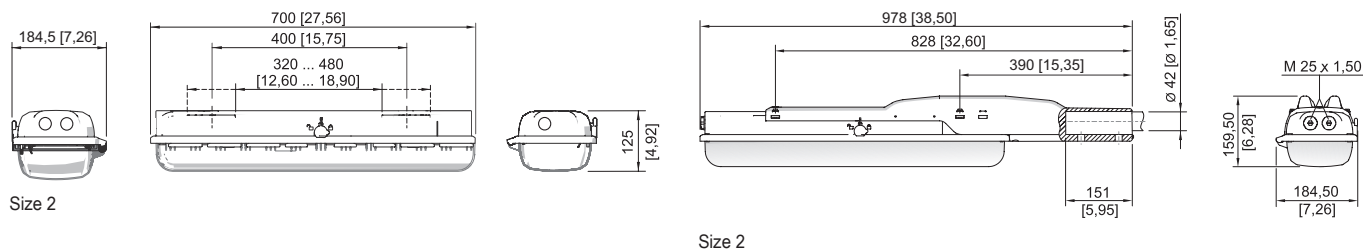

Lighting

Linear luminaire With LED

GRP

6002/4128-0101-152-2220-22-0530 Art. No. 283407

Accessories

Box spanner

M8 / A/F 13;
For actuating the central lock

Art. No.

222430

Breather

Thread: M25 x 1.5 (20 pieces); without jam nut

Art. No.

285780

Thread: M25 x 1.5 (1 piece); for installation in light fittings; made from stainless steel; without jam nut

296608

M25 x 1.5 in order to avoid condensate formation

115738

Ceiling and wall mounting bracket

mounted on a mounting rail for a variable mounting distance; Material: stainless steel; Lamp can be swiveled in steps of 15°; 1 pair

Art. No.

222827

Holder for translucent cover

The fall prevention system for the light fitting cover prevents the light fitting cover from falling accidentally when the light fitting is opened.

Art. No.

226791

Mounting bracket

mounting clamp mounted on a mounting rail for a variable mounting distance; 1 pair

Art. No.

222456