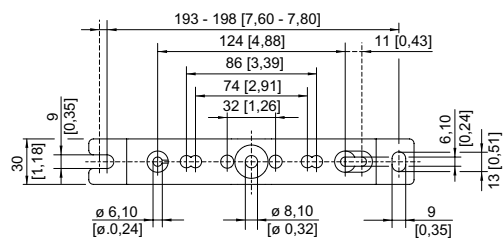

#### Mechanical Data

Version	Standard
Translucent cover	Clear
IP degree of protection (IEC 60598)	IP66/IP67
Enclosure material	Polyester resin, Glass fibre reinforced
Enclosure colour	Light grey (RAL 7035)
Diffuser	With diffuser
Sealing material	Silicone
Silicone-free content	Contains silicone
Translucent cover material	Polycarbonate
Installed terminal strip	PE + N + L1 + L2 + L3
Max. solid connection terminals	6 mm <sup>2</sup>
Max. finely stranded connection terminals	4 mm <sup>2</sup>
Type of connection cable	Finely stranded Solid
Size	2
Width	184 mm
Height	125 mm
Length	700 mm
Impact strength (IEC 62262)	IK10
Weight	4.55 kg
Weight	10.03 lb
Disconnection of the luminaire	Yes

#### Light Distribution Curves

cd/klm 100%

— C0 - C180 — C90 - C270

typical with diffusor, clear translucent cover

#### Dimensional Drawings (All Dimensions in mm [inches]) – Subject to Alterations

Ring bolt fitted in insert nut of the luminaire

Mounting rail

Mounting rail

Pipe clamp fitted in mounting rail

Mounting bracket fitted in mounting rail