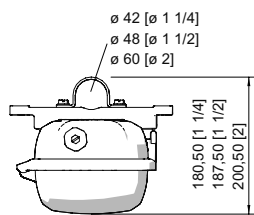

#### Mechanical Data

Version	Standard
Translucent cover	Clear
IP degree of protection (IEC 60598)	IP66/IP67
Enclosure material	Polyester resin, Glass fibre reinforced
Enclosure colour	Light grey (RAL 7035)
Diffuser	With diffuser
Sealing material	Silicone
Silicone-free content	Contains silicone
Translucent cover material	Polycarbonate
Installed terminal strip	PE + N + L1 + L2 + L3
Max. solid connection terminals	6 mm <sup>2</sup>
Max. finely stranded connection terminals	4 mm <sup>2</sup>
Type of connection cable	Finely stranded Solid
Size	2
Width	184 mm
Height	125 mm
Length	700 mm
Impact strength (IEC 62262)	IK10
Weight	4.55 kg
Weight	10.03 lb
Disconnection of the luminaire	Yes

#### Dimensional Drawings (All Dimensions in mm [inches]) – Subject to Alterations

Ring bolt fitted in insert nut of the luminaire

Mounting rail

Mounting rail

Pipe clamp fitted in mounting rail

Mounting bracket fitted in mounting rail