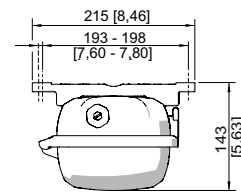

#### Mechanical Data

Version	Standard
Translucent cover	Clear
IP degree of protection (IEC 60598)	IP66/IP67
Enclosure material	Polyester resin, Glass fibre reinforced
Enclosure colour	Light grey (RAL 7035)
Diffuser	With diffuser
Sealing material	Silicone
Silicone-free content	Contains silicone
Translucent cover material	Polycarbonate
Installed terminal strip	PE + N + L1 + L2 + L3
Max. solid connection terminals	6 mm <sup>2</sup>
Max. finely stranded connection terminals	4 mm <sup>2</sup>
Type of connection cable	Finely stranded Solid
Size	2
Width	184 mm
Height	125 mm
Length	700 mm
Impact strength (IEC 62262)	IK10
Weight	4.55 kg
Weight	10.03 lb
Disconnection of the luminaire	Yes

#### Dimensional Drawings (All Dimensions in mm [inches]) – Subject to Alterations

Ring bolt fitted in insert nut of the luminaire

Mounting rail

Mounting rail

Pipe clamp fitted in mounting rail

Mounting bracket fitted in mounting rail