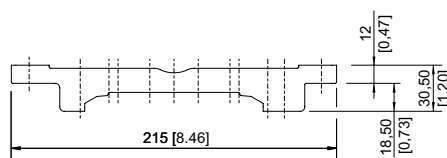

#### Mechanical Data

Version	Standard
Translucent cover	Clear
IP degree of protection (IEC 60598)	IP66/IP67
Enclosure material	Polyester resin, Glass fibre reinforced
Enclosure colour	Light grey (RAL 7035)
Diffuser	With diffuser
Sealing material	Silicone
Silicone-free content	Contains silicone
Translucent cover material	Polycarbonate
Installed terminal strip	PE + N + L1 + L2 + L3
Max. solid connection terminals	6 mm <sup>2</sup>
Max. finely stranded connection terminals	4 mm <sup>2</sup>
Type of connection cable	Finely stranded Solid
Size	2
Width	184 mm
Height	125 mm
Length	700 mm
Impact strength (IEC 62262)	IK10
Weight	4.55 kg
Weight	10.03 lb
Disconnection of the luminaire	Yes

#### Light Distribution Curves

cd/klm 100%

— C0 - C180 — C90 - C270

typical with diffusor, clear translucent cover

#### Dimensional Drawings (All Dimensions in mm [inches]) – Subject to Alterations

Ring bolt fitted in insert nut of the luminaire

Mounting rail

Mounting rail

Pipe clamp fitted in mounting rail

Mounting bracket fitted in mounting rail