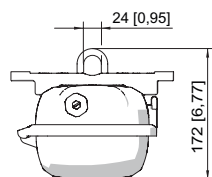

#### Mechanical Data

Version	Standard
Translucent cover	Clear
IP degree of protection (IEC 60598)	IP66/IP67
Enclosure material	Polyester resin, Glass fibre reinforced
Enclosure colour	Light grey (RAL 7035)
Diffuser	With diffuser
Sealing material	Silicone
Silicone-free content	Contains silicone
Translucent cover material	Polycarbonate
Installed terminal strip	PE + N + L1 + L2 + L3
Max. solid connection terminals	6 mm <sup>2</sup>
Max. finely stranded connection terminals	4 mm <sup>2</sup>
Type of connection cable	Finely stranded Solid
Size	2
Width	184 mm
Height	125 mm
Length	700 mm
Impact strength (IEC 62262)	IK10
Weight	4.55 kg
Weight	10.03 lb
Disconnection of the luminaire	Yes

#### Dimensional Drawings (All Dimensions in mm [inches]) – Subject to Alterations

Ring bolt fitted in insert nut of the luminaire

Mounting rail

Mounting rail

Pipe clamp fitted in mounting rail

Mounting bracket fitted in mounting rail