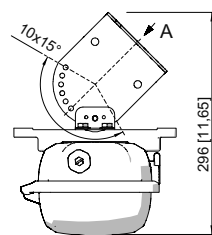

#### Mechanical Data

Version	Standard
Translucent cover	Clear
IP degree of protection (IEC 60598)	IP66/IP67
Enclosure material	Polyester resin, Glass fibre reinforced
Enclosure colour	Light grey (RAL 7035)
Diffuser	With diffuser
Sealing material	Silicone
Silicone-free content	Contains silicone
Translucent cover material	Polycarbonate
Installed terminal strip	PE + N + L1 + L2 + L3
Max. solid connection terminals	6 mm <sup>2</sup>
Max. finely stranded connection terminals	4 mm <sup>2</sup>
Type of connection cable	Finely stranded Solid
Size	2
Width	184 mm
Height	125 mm
Length	700 mm
Impact strength (IEC 62262)	IK10
Weight	4.55 kg
Weight	10.03 lb
Disconnection of the luminaire	Yes

#### Dimensional Drawings (All Dimensions in mm [inches]) – Subject to Alterations

Ring bolt fitted in insert nut of the luminaire

Mounting rail

Mounting rail

Pipe clamp fitted in mounting rail

Mounting bracket fitted in mounting rail