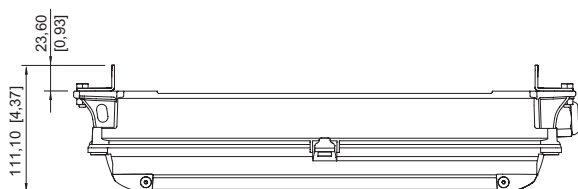

with escape sign

Lighting

Compact light fitting Emergency luminaire

With ILS

6102/111-0130-150-0111-31-1850-B1 Art. No. 287791

with mounting brackets

for rope/chain mounting

Accessories