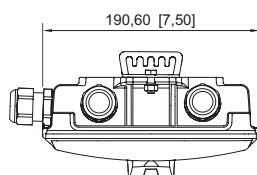

Mechanical Data

IP degree of protection (IEC 60598)	IP66 / IP67
Class	I
Enclosure material	Thermoset
Enclosure colour	Light grey (RAL 7035)
Cover material	Polycarbonate
Sealing material	Silicone
Silicone-free content	Without influence on paint wetting
Pane material	PMMA
Installed terminal strip	PE + N- + L+ + L" + N"
Max. solid connection terminals	6 mm ²
Max. finely stranded connection terminals	4 mm ²
Type of connection cable	Finely stranded Solid
Size	1
Width	185 mm
Height	240 mm
Length	440 mm
Impact strength (IEC 62262)	IK08
Weight	3.57 kg
Weight	7.87 lb
Disconnection of the luminaire	No

Light Distribution Curves

cd/klm $\eta = 99\%$
 — C0 - C180 — C90 - C270
 With diffuser

cd/klm $\eta = 98\%$
 — C0 - C180 — C90 - C270
 Without diffuser

Dimensional Drawings (All Dimensions in mm [inches]) – Subject to Alterations

with escape sign

Lighting

Compact light fitting Emergency luminaire

With ILS

6102/111-0130-150-0111-31-1850-B1 Art. No. 287791

with mounting brackets

for rope/chain mounting

Accessories