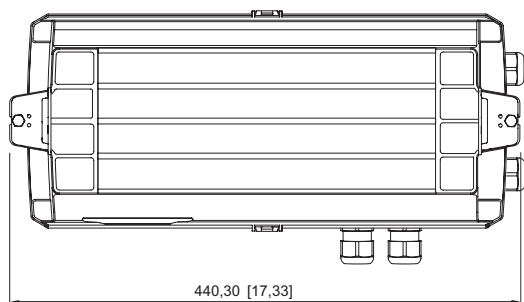

Mechanical Data

IP degree of protection (IEC 60598)	IP66 / IP67
Class	I
Enclosure material	Thermoset
Enclosure colour	Light grey (RAL 7035)
Cover material	Polycarbonate
Sealing material	Silicone
Silicone-free content	Without influence on paint wetting
Pane material	PMMA
Installed terminal strip	PE + N- + L+ + L" + N"
Max. solid connection terminals	6 mm ²
Max. finely stranded connection terminals	4 mm ²
Type of connection cable	Finely stranded Solid
Size	1
Width	185 mm
Height	240 mm
Length	440 mm
Impact strength (IEC 62262)	IK08
Weight	3.57 kg
Weight	7.87 lb
Disconnection of the luminaire	No

with escape sign

Lighting

Compact light fitting Emergency luminaire

With ILS

6102/111-0130-150-0111-31-1850-B1 Art. No. 287791

with mounting brackets

for rope/chain mounting

Accessories