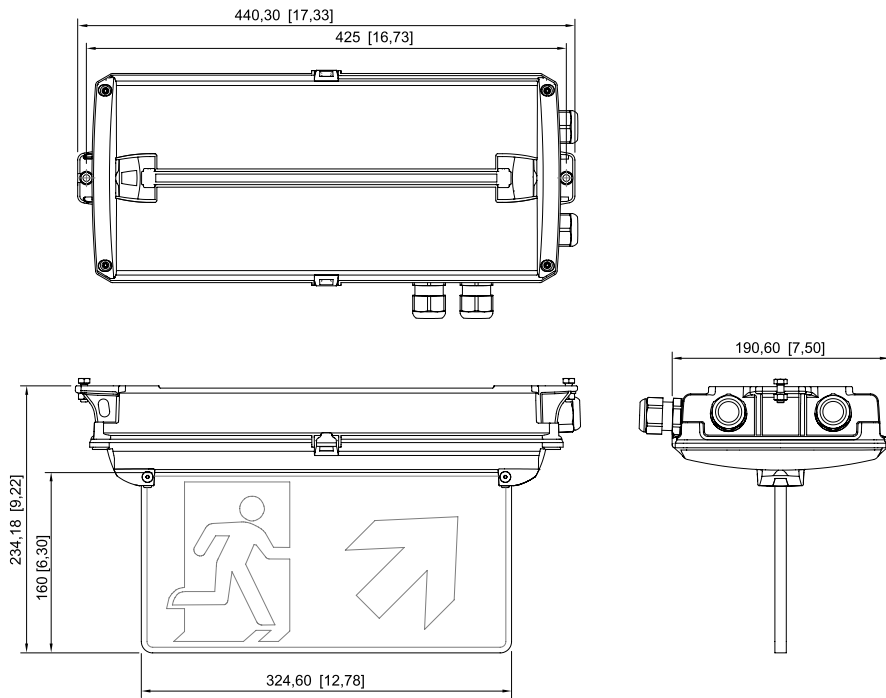

Mechanical Data

IP degree of protection (IEC 60598)	IP66 / IP67
Class	I
Enclosure material	Thermoset
Enclosure colour	Light grey (RAL 7035)
Cover material	Polycarbonate
Sealing material	Silicone
Silicone-free content	Without influence on paint wetting
Pane material	PMMA
Installed terminal strip	PE + N- + L+ + L" + N"
Max. solid connection terminals	6 mm ²
Max. finely stranded connection terminals	4 mm ²
Type of connection cable	Finely stranded Solid
Size	1
Width	185 mm
Height	240 mm
Length	440 mm
Impact strength (IEC 62262)	IK08
Weight	3.57 kg
Weight	7.87 lb
Disconnection of the luminaire	No

Light Distribution Curves

cd/klm $\eta = 99\%$
 — C0 - C180 — C90 - C270
 With diffuser

cd/klm $\eta = 98\%$
 — C0 - C180 — C90 - C270
 Without diffuser

Dimensional Drawings (All Dimensions in mm [inches]) – Subject to Alterations