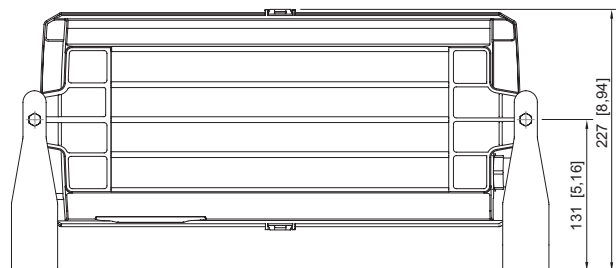

Lighting

Compact light fitting Emergency luminaire

With ILS

6102/111-0130-150-0111-31-1850-B1 Art. No. 287791

with mounting brackets