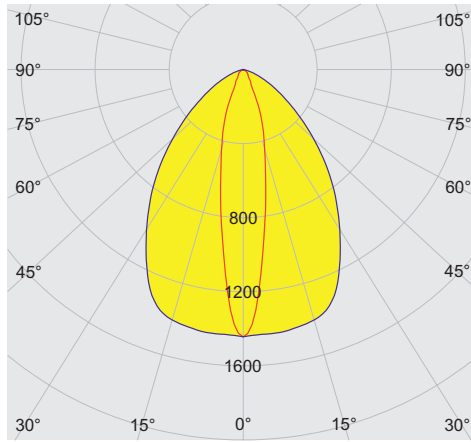

Mechanical Data

IP degree of protection (IEC 60598)	IP66 / IP67
Class	I
Enclosure material	Thermoset
Enclosure colour	Light grey (RAL 7035)
Cover material	Polycarbonate
Sealing material	Silicone
Silicone-free content	Without influence on paint wetting
Pane material	PMMA
Installed terminal strip	PE + N- + L+ + L" + N"
Max. solid connection terminals	6 mm ²
Max. finely stranded connection terminals	4 mm ²
Type of connection cable	Finely stranded Solid
Size	1
Width	185 mm
Height	240 mm
Length	440 mm
Impact strength (IEC 62262)	IK08
Weight	3.57 kg
Weight	7.87 lb
Disconnection of the luminaire	No

Light Distribution Curves

cd/klm $\eta = 99\%$
 — C0 - C180 — C90 - C270
 With diffuser

cd/klm $\eta = 98\%$
 — C0 - C180 — C90 - C270
 Without diffuser

Dimensional Drawings (All Dimensions in mm [inches]) – Subject to Alterations