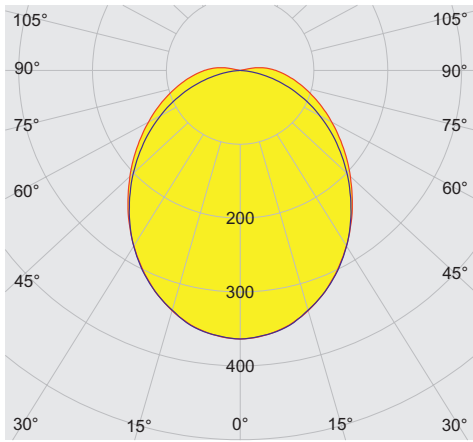

Lighting

Compact light fitting Emergency luminaire

With ILS

6102/111-0130-150-0111-31-1850-B1 Art. No. 287791

Ambient Conditions

Ambient temperature	-30 °C ... +50 °C Note: Through wiring Max. 3x16 A -30 °C ... +60 °C Note: Through wiring 2 Max. 3x10 A
---------------------	--

Mechanical Data

IP degree of protection (IEC 60598)	IP66 / IP67
Class	I
Enclosure material	Thermoset
Enclosure colour	Light grey (RAL 7035)
Cover material	Polycarbonate
Sealing material	Silicone
Silicone-free content	Without influence on paint wetting
Pane material	PMMA
Installed terminal strip	PE + N- + L+ + L" + N"
Max. solid connection terminals	6 mm ²
Max. finely stranded connection terminals	4 mm ²
Type of connection cable	Finely stranded Solid
Size	1
Width	185 mm
Height	240 mm
Length	440 mm
Impact strength (IEC 62262)	IK08
Weight	3.57 kg
Weight	7.87 lb
Disconnection of the luminaire	No

Light Distribution Curves

cd/klm $\eta = 99\%$
 — C0 - C180 — C90 - C270
 With diffuser

cd/klm $\eta = 98\%$
 — C0 - C180 — C90 - C270
 Without diffuser

Dimensional Drawings (All Dimensions in mm [inches]) – Subject to Alterations