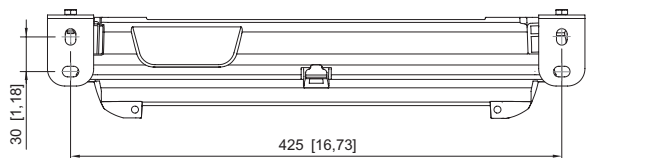

Lighting

Compact light fitting Emergency luminaire

With ILS

6102/111-0130-150-0111-31-1850-B1 Art. No. 287791

with mounting brackets