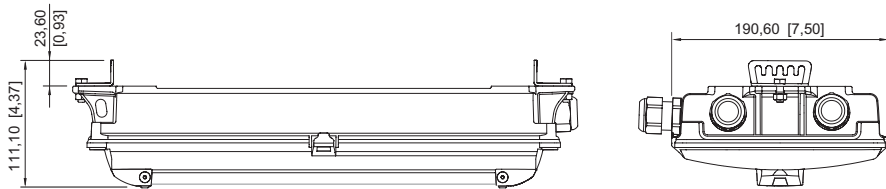

with mounting brackets