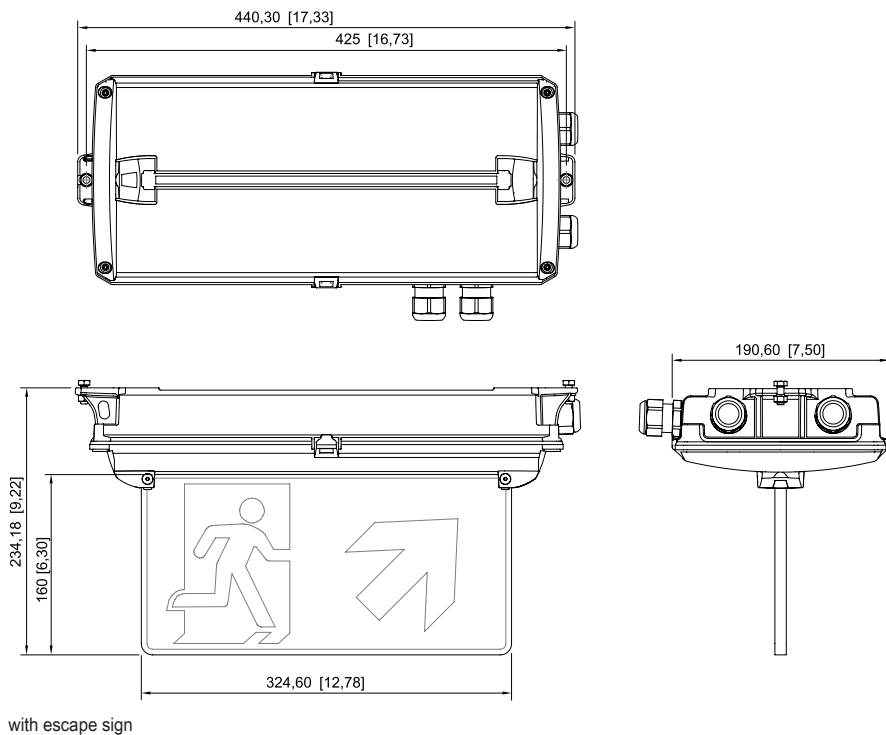

Dimensional Drawings (All Dimensions in mm [inches]) – Subject to Alterations