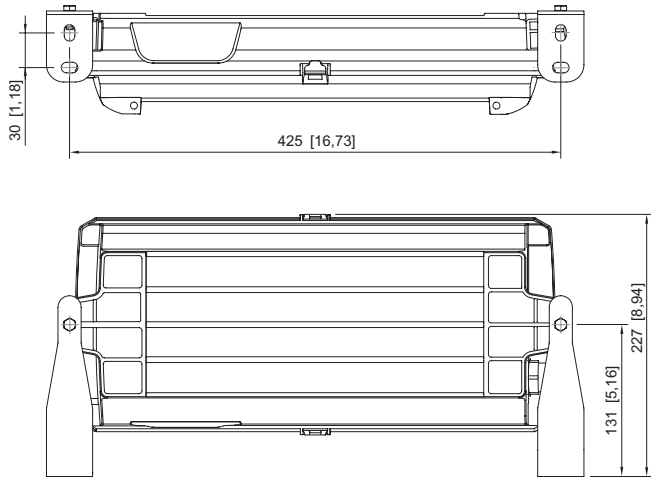

Mechanical Data

IP degree of protection (IEC 60598)	IP66 / IP67
Class	I
Enclosure material	Thermoset
Enclosure colour	Light grey (RAL 7035)
Cover material	Polycarbonate
Sealing material	Silicone
Silicone-free content	Without influence on paint wetting
Pane material	PMMA
Installed terminal strip	PE + N- + L+ + L" + N"
Max. solid connection terminals	6 mm ²
Max. finely stranded connection terminals	4 mm ²
Type of connection cable	Finely stranded Solid
Size	1
Width	185 mm
Height	240 mm
Length	440 mm
Impact strength (IEC 62262)	IK08
Weight	3.57 kg
Weight	7.87 lb
Disconnection of the luminaire	No

Light Distribution Curves

Dimensional Drawings (All Dimensions in mm [inches]) – Subject to Alterations

Lighting

Compact light fitting Emergency luminaire

With ILS

6102/111-0130-150-0111-31-1850-C1 Art. No. 287792