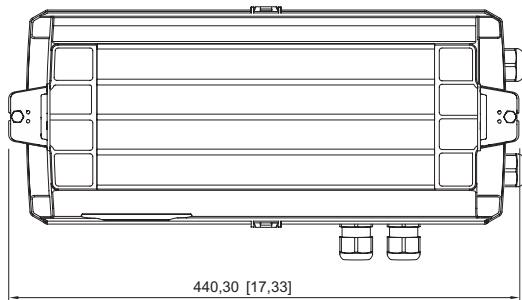

for rope/chain mounting