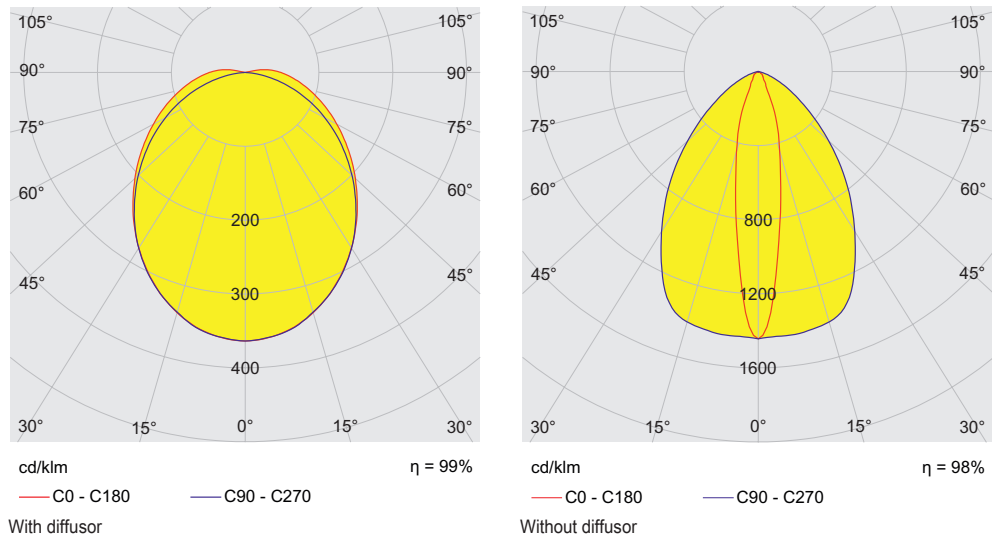

Light Distribution Curves