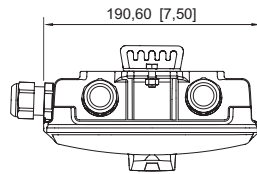

for rope/chain mounting

Accessories

Fastening set

		Art. No.
	for chain/rope assembly	275407
	for wall mounting	275408

Light panel

		Art. No.
	Escape route double sided	275872