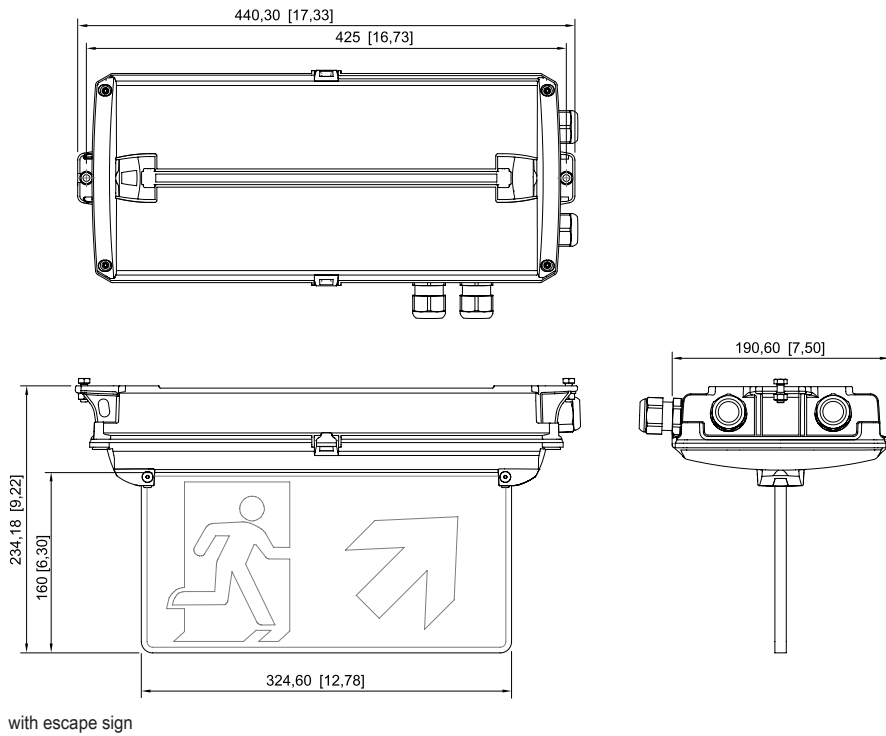

Dimensional Drawings (All Dimensions in mm [inches]) – Subject to Alterations