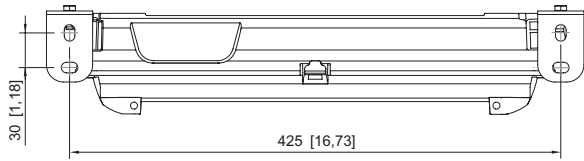

Mechanical Data

IP degree of protection (IEC 60598)	IP66 / IP67
Class	I
Enclosure material	Thermoset
Enclosure colour	Light grey (RAL 7035)
Cover material	Polycarbonate
Sealing material	Silicone
Silicone-free content	Without influence on paint wetting
Pane material	PMMA
Installed terminal strip	PE + N- + L+ + L" + N"
Max. solid connection terminals	6 mm ²
Max. finely stranded connection terminals	4 mm ²
Type of connection cable	Finely stranded Solid
Size	1
Width	185 mm
Height	240 mm
Length	440 mm
Impact strength (IEC 62262)	IK08
Weight	3.57 kg
Weight	7.87 lb
Disconnection of the luminaire	No

Light Distribution Curves

Dimensional Drawings (All Dimensions in mm [inches]) – Subject to Alterations

Lighting

Compact light fitting Emergency luminaire

With ILS

6102/111-0130-150-0111-31-1850-A1 Art. No. 287789