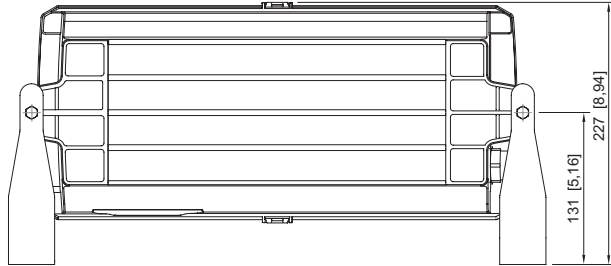

Mechanical Data

IP degree of protection (IEC 60598)	IP66 / IP67
Class	I
Enclosure material	Thermoset
Enclosure colour	Light grey (RAL 7035)
Cover material	Polycarbonate
Sealing material	Silicone
Silicone-free content	Without influence on paint wetting
Pane material	PMMA
Installed terminal strip	PE + N- + L+ + L" + N"
Max. solid connection terminals	6 mm ²
Max. finely stranded connection terminals	4 mm ²
Type of connection cable	Finely stranded Solid
Size	1
Width	185 mm
Height	240 mm
Length	440 mm
Impact strength (IEC 62262)	IK08
Weight	3.57 kg
Weight	7.87 lb
Disconnection of the luminaire	No

Light Distribution Curves

Dimensional Drawings (All Dimensions in mm [inches]) – Subject to Alterations

Lighting

Compact light fitting Emergency luminaire

With ILS

6102/111-0130-150-0111-31-1850-A1 Art. No. 287789