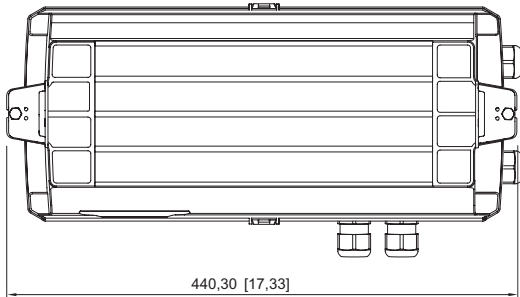

for rope/chain mounting

Accessories

Fastening set

		Art. No.
	for chain/rope assembly	275407
	for wall mounting	275408

Light panel

		Art. No.
	Escape route double sided	275872