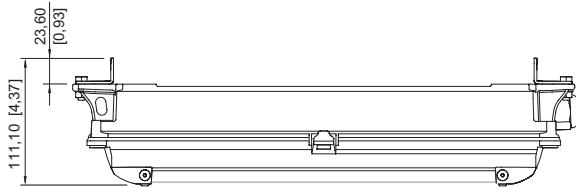

for rope/chain mounting

Accessories

Fastening set

		Art. No.
	for chain/rope assembly	275407
	for wall mounting	275408

Light panel

		Art. No.
	Escape route double sided	275872