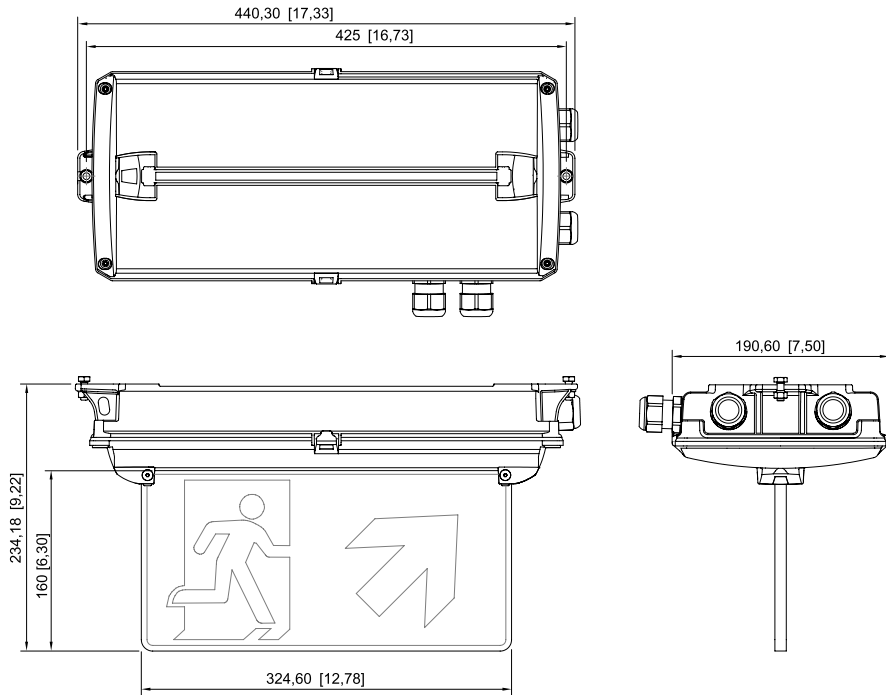

Lighting

Compact light fitting Emergency luminaire

With battery

6109/111-0101-160-0111-31-1850-K11 Art. No. 287811

Dimensional Drawings (All Dimensions in mm [inches]) – Subject to Alterations

with escape sign