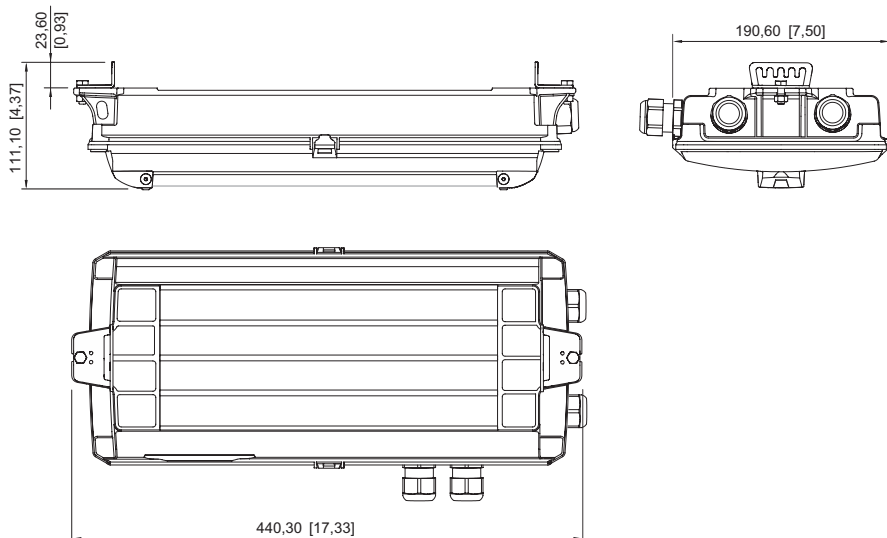

Lighting

Compact light fitting Emergency luminaire

With battery

6109/111-0101-160-0111-31-1850-K11 Art. No. 287811

for rope/chain mounting

Accessories

Fastening set		Art. No.
	for chain/rope assembly	275407
	for wall mounting	275408
Light panel		Art. No.
	Escape route double sided	275872
	Escape route, down	274776
	Escape route, up	274758
	Escape route, down double-sided	274780
	Escape route, up double-sided	274772