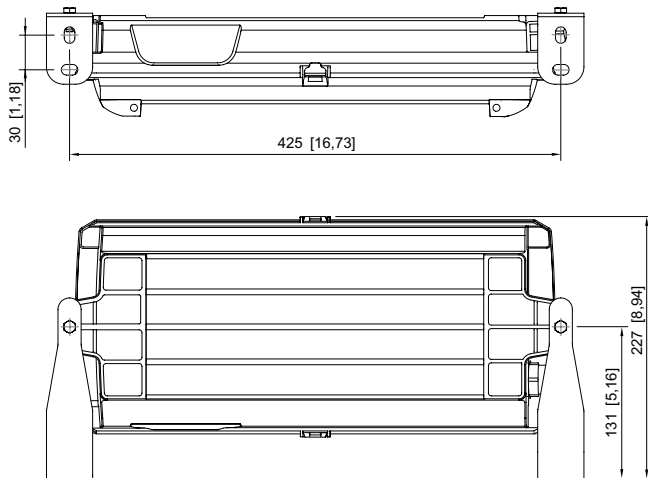

### Mechanical Data

IP degree of protection (IEC 60598)	IP66 / IP67
Class	I
Enclosure material	Thermoset
Enclosure colour	Light grey (RAL 7035)
Cover material	Polycarbonate
Sealing material	Silicone
Silicone-free content	Without influence on paint wetting
Pane material	PMMA
Installed terminal strip	PE + N + L1 + L2 + L3 + L"
Max. solid connection terminals	6 mm <sup>2</sup>
Max. finely stranded connection terminals	4 mm <sup>2</sup>
Type of connection cable	Finely stranded Solid
Size	1
Width	185 mm
Height	240 mm
Length	440 mm
Impact strength (IEC 62262)	IK08
Weight	4 kg
Weight	8.82 lb
Disconnection of the luminaire	No

## Compact light fitting Emergency luminaire

With battery

6109/111-0101-160-0111-31-1850-K11 Art. No. 287811

Dimensional Drawings (All Dimensions in mm [inches]) – Subject to Alterations

with escape sign

with mounting brackets