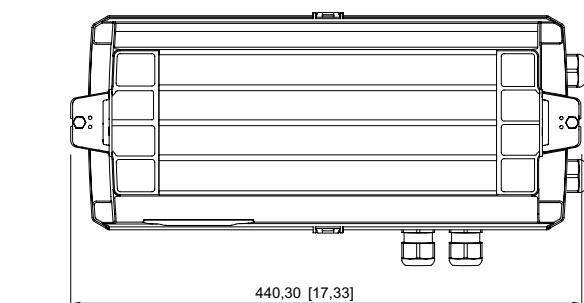

for rope/chain mounting