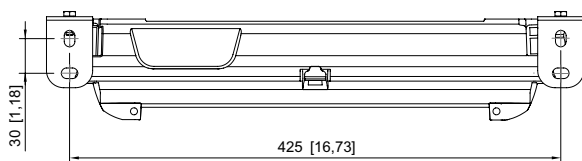

with mounting brackets