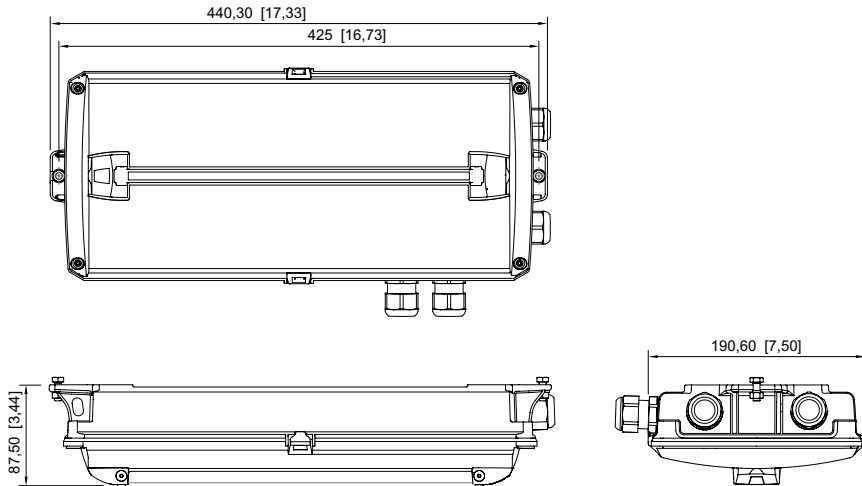

Ambient Conditions

Ambient temperature	-30°C ... +50°C Note: Through wiring Max. 3x16 A -30°C ... +60°C Note: Through wiring 2 Max. 3x10 A
---------------------	--

Mechanical Data

IP degree of protection (IEC 60598)	IP66 / IP67
Class	I
Enclosure material	Thermoset
Enclosure colour	Light grey (RAL 7035)
Diffuser	With diffuser 2 x 40°
Cover material	Polycarbonate
Sealing material	Silicone
Silicone-free content	Without influence on paint wetting
Installed terminal strip	PE + N + L1 + L2 + L3 + L"
Max. solid connection terminals	6 mm ²
Max. finely stranded connection terminals	4 mm ²
Type of connection cable	Finely stranded Solid
Size	1
Width	185 mm
Height	90 mm
Length	440 mm
Impact strength (IEC 62262)	IK08
Weight	3.4 kg
Weight	7.5 lb
Disconnection of the luminaire	No

Lighting

Compact light fitting Emergency luminaire

With battery

6109/111-0101-160-0111-31-4850-001 Art. No. 287813

Components

Accessories

Provided

Dimensional Drawings (All Dimensions in mm [inches]) – Subject to Alterations