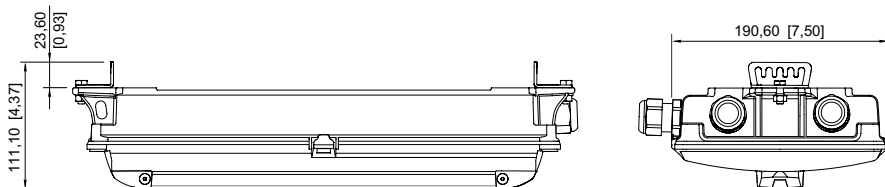

for rope/chain mounting