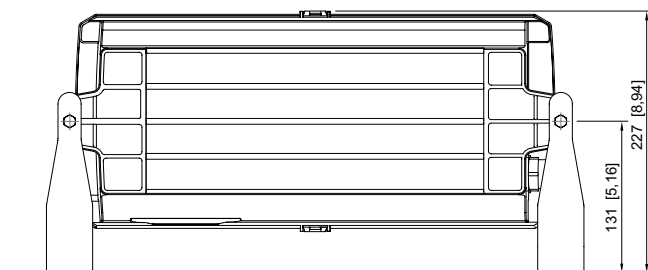

with mounting brackets