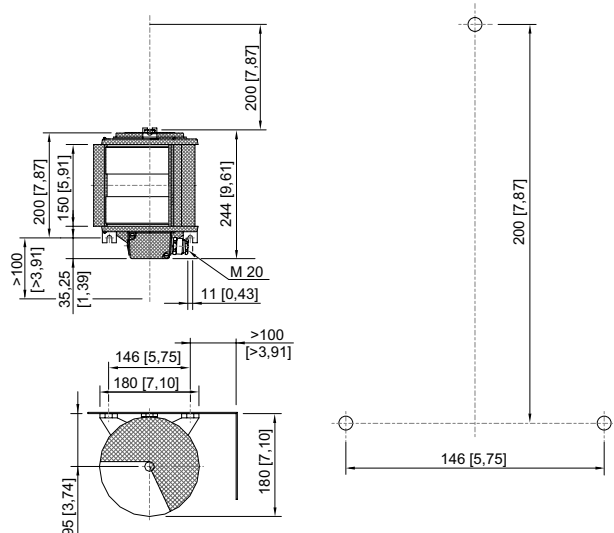

Electrical Data

Rated operational voltage AC	110 – 230 V
Power	55 – 85 W

Lighting Data

Lamp	B22 lamp base
Lamp type	Suez stern light
Opening angle	135 °
Visibility range 20-50m	55W/35cd – min. 2 nm
Visibility range over 50m	85W/65cd – min. 3 nm

Ambient Conditions

Ambient temperature	-52 °C ... +45 °C
---------------------	-------------------

Mechanical Data

Degree of protection (IP)	IP56
Enclosure material	Aluminium, powder-coated
Material dome	Lens made of stained glass
Type of connection cable	Finely stranded Solid

TEF28503229 Art. No. 165888

Mechanical Data

Width	180 mm
Height	244 mm
Length	180 mm
Colour of glass	Red
Weight	3.7 kg
Weight	8.16 lb

Components

Drilled holes	1 x M20
Cable glands and entries	1 x M20 Ø 9 to 14.3 mm

Dimensional Drawings (All Dimensions in mm [inches]) – Subject to Alterations

TEF 2850 sector lantern

Accessories

Lamp holder		Art. No.
	B22	165905
Light source		Art. No.
	65cd, B22, 230 V	165909
	65cd, B22, 120 V	165910
	35cd, B22, 230 V	165911
	35cd, B22, 120 V	165912
	35cd, B22, 24 V	165913