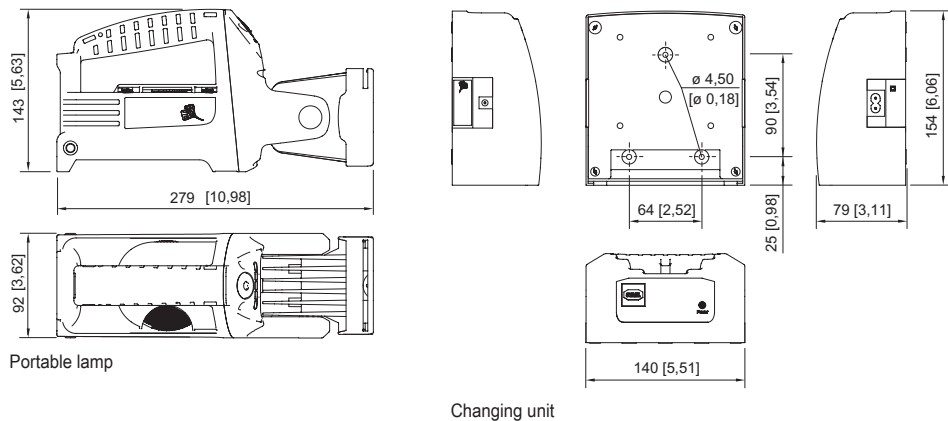

Lighting

Portable LED searchlight Complete set

6148/1111-111 Art. No. 209686

Ambient Conditions

Ambient temperature	-20 °C ... +50 °C
Storage temperature	-25 °C ... +60 °C

Mechanical Data

Degree of protection (IP)	IP66
Class	II (double insulated)
Enclosure material	Polyamide, Impact resistant
Enclosure colour	Black
Silicone-free content	Contains silicone
Type of connection cable	Charging cable 110 to 240 V AC
Cable length	1.8 m
Width	92 mm
Height	143 mm
Length	279 mm
Headlamp head tilting function	Front: 100°, rear: 90°
Weight	1.83 kg
Weight	4.03 lb

Components

Plug	Euro plug, 2-pole
Battery-Version	Lead-fleece battery, Maintenance-free, 6 V, 4.5 Ah

Dimensional Drawings (All Dimensions in mm [inches]) – Subject to Alterations

Accessories

Adaptor for external charging unit.