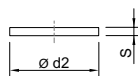

Sealing ring M16x1,5 EPDM Lot50 Art. No. 222363

MY R. STAHL ACC1K

Technical Data

Ambient Conditions

Temperature range	-40 – 75 °C
-------------------	-------------

Mechanical Data

Material	Ethylene-propylene-diene rubber
Construction type	Sealing ring
Outer diameter	20 mm
Inner diameter	15.5 mm
Connection thread	M16
Colour	Black
Gauge	2 mm
Lot size	50
Weight	1 g
Weight	0 lb

Dimensional Drawings (All Dimensions in mm [inches]) – Subject to Alterations

d1 = Inner diameter
d2 = Outer diameter
S = Gauge

We reserve the right to make alterations to the technical data, dimensions, weights, designs and products available without notice. The illustrations cannot be considered binding.