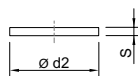

Dimensional Drawings (All Dimensions in mm [inches]) – Subject to Alterations

d1 = Inner diameter
d2 = Outer diameter
S = Gauge

We reserve the right to make alterations to the technical data, dimensions, weights, designs and products available without notice. The illustrations cannot be considered binding.