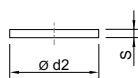

Dimensional Drawings (All Dimensions in mm [inches]) – Subject to Alterations

d1 = Inner diameter
d2 = Outer diameter
S = Gauge

We reserve the right to make alterations to the technical data, dimensions, weights, designs and products available without notice. The illustrations cannot be considered binding.