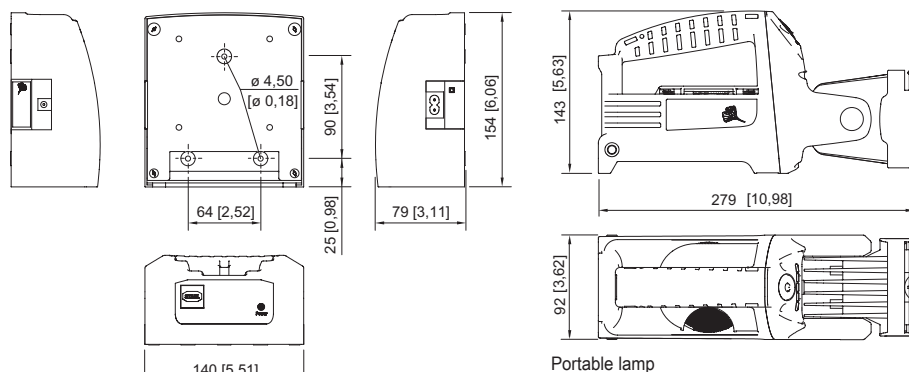

#### Mechanical Data

Degree of protection (IP)	IP66
Class	II (double insulated)
Enclosure material	Polyamide, Impact resistant
Enclosure colour	Black
Silicone-free content	Contains silicone
Type of connection cable	Charging cable 110 to 240 V AC
Cable length	1.8 m
Width	92 mm
Height	143 mm

### Mechanical Data

Length	279 mm
Headlamp head tilting function	Front: 100°, rear: 90°
Weight	1.8 kg
Weight	3.97 lb

### Dimensional Drawings (All Dimensions in mm [inches]) – Subject to Alterations

Changing unit