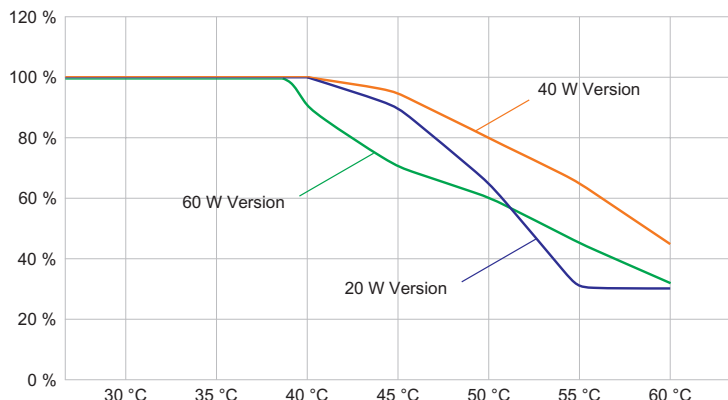

6050/604-202-6B2-000850-000 Art. No. 265418

Lighting Data

Luminous flux	2000 lm
Colour rendering	≥ 80
Colour temperature	5000 K

Ambient Conditions

Ambient temperature	-40 °C ... +60 °C

Mechanical Data

Version	Ceiling mounting
Degree of protection (IP)	IP66 / IP68 (10 m)
IP degree of protection (IEC 60598)	IP66/IP68
Enclosure material	Aluminium, Seawater-resistant
Enclosure colour	Standard
Sealing material	Silicone
Silicone-free content	Contains silicone
Protective glass material 2	Pressed glass
Max. solid connection terminals	6 mm²
Max. finely stranded connection terminals	4 mm²
Type of connection cable	Finely stranded Solid Finely stranded with clip
Size	1
Width	260 mm
Height	194.5 mm
Length	310 mm
Reflector	No
Weight	6.75 kg
Weight	14.88 lb
Disconnection of the luminaire	No

Components

Cable glands and entries	1 x M25 x 1.5
Stopping plugs	1 x M25 x 1.5
Wire guard	No

Technical Drawings – Subject to Alterations

Luminous flux decrease at ambient temperature - variants with DALI