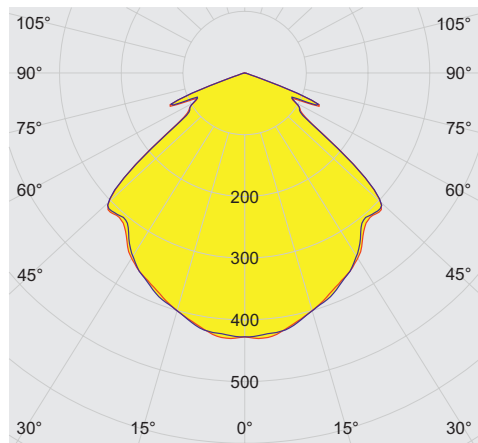

Mechanical Data

Version	Ceiling mounting
Degree of protection (IP)	IP66 / IP68 (10 m)
IP degree of protection (IEC 60598)	IP66/IP68
Enclosure material	Aluminium, Seawater-resistant
Enclosure colour	Standard
Sealing material	Silicone
Silicone-free content	Contains silicone
Protective glass material 2	Pressed glass
Max. solid connection terminals	6 mm ²
Max. finely stranded connection terminals	4 mm ²
Type of connection cable	Finely stranded Solid Finely stranded with clip
Size	1
Width	260 mm
Height	194.5 mm
Length	310 mm
Reflector	No
Weight	6.75 kg
Weight	14.88 lb
Disconnection of the luminaire	No

6050/604-202-6B2-000850-000 Art. No. 265418

Luminous flux decrease at ambient temperature - variants without DALI

Light Distribution Curves

cd/klm $\eta = 100\%$
 — C0 - C180 — C90 - C270

Without internal reflector, protection glass clear