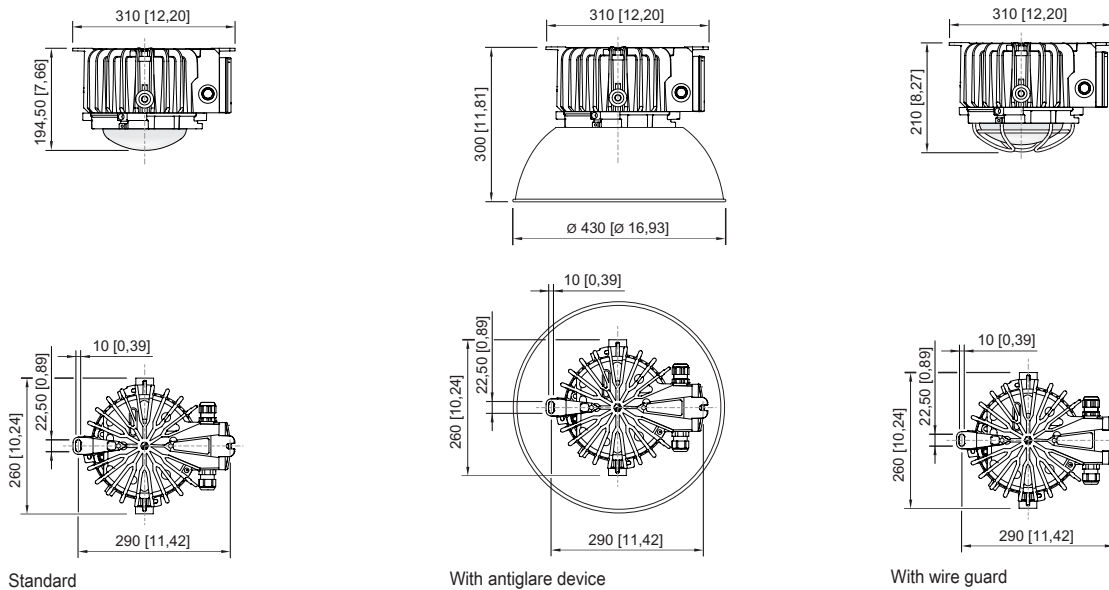

Mechanical Data

Version	Ceiling mounting
Degree of protection (IP)	IP66 / IP68 (10 m)
IP degree of protection (IEC 60598)	IP66/IP68
Enclosure material	Aluminium, Seawater-resistant
Enclosure colour	Standard
Sealing material	Silicone
Silicone-free content	Contains silicone
Protective glass material 2	Pressed glass
Max. solid connection terminals	6 mm ²
Max. finely stranded connection terminals	4 mm ²
Type of connection cable	Finely stranded Solid Finely stranded with clip
Size	1
Width	260 mm
Height	194.5 mm
Length	310 mm
Reflector	No
Weight	6.75 kg
Weight	14.88 lb
Disconnection of the luminaire	No

Components

Cable glands and entries	1 x M25 x 1.5
Stopping plugs	1 x M25 x 1.5
Wire guard	No

Technical Drawings – Subject to Alterations

Luminous flux decrease at ambient temperature - variants with DALI

6050/604-202-6B2-000850-000 Art. No. 265418

Luminous flux decrease at ambient temperature - variants without DALI

Light Distribution Curves

cd/klm $\eta = 100\%$
 — C0 - C180 — C90 - C270

Without internal reflector, protection glass clear

Dimensional Drawings (All Dimensions in mm [inches]) – Subject to Alterations

Accessories

Lighting

LED pendant light fitting

6050/604-202-6B2-000850-000 Art. No. 265418

Antiglare device / reflector

Art. No.