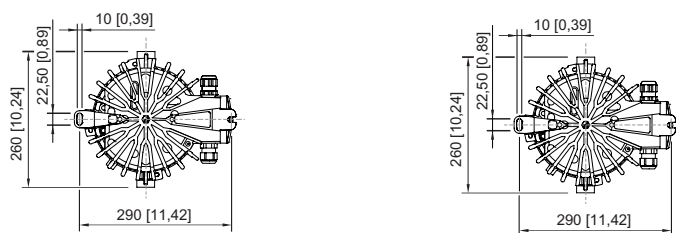

Dimensional Drawings (All Dimensions in mm [inches]) – Subject to Alterations

With wire guard

Standard

Accessories