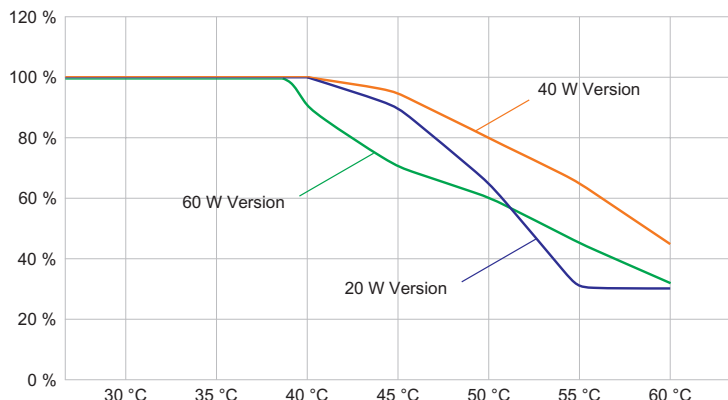

6050/604-202-6B2-100850-000 Art. No. 265419

Lighting Data

Luminous flux	2000 lm
Colour rendering	≥ 80
Colour temperature	5000 K

Ambient Conditions

Ambient temperature	-40 °C ... +60 °C

Mechanical Data

Version	Ceiling mounting
Degree of protection (IP)	IP66 / IP68 (10 m)
IP degree of protection (IEC 60598)	IP66/IP68
Enclosure material	Aluminium, Seawater-resistant
Enclosure colour	Standard
Sealing material	Silicone
Silicone-free content	Contains silicone
Protective glass material 2	Pressed glass
Max. solid connection terminals	6 mm²
Max. finely stranded connection terminals	4 mm²
Type of connection cable	Finely stranded Solid Finely stranded with clip
Size	1
Width	260 mm
Height	194.5 mm
Length	310 mm
Reflector	No
Weight	7.04 kg
Weight	15.52 lb
Disconnection of the luminaire	No

Components

Cable glands and entries	1 x M25 x 1.5
Stopping plugs	1 x M25 x 1.5
Wire guard	Yes

Technical Drawings – Subject to Alterations

Luminous flux decrease at ambient temperature - variants with DALI