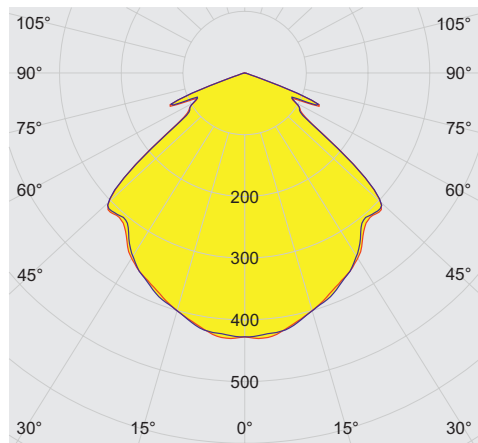

Mechanical Data

Version	Ceiling mounting
Degree of protection (IP)	IP66 / IP68 (10 m)
IP degree of protection (IEC 60598)	IP66/IP68
Enclosure material	Aluminium, Seawater-resistant
Enclosure colour	Standard
Sealing material	Silicone
Silicone-free content	Contains silicone
Protective glass material 2	Pressed glass
Max. solid connection terminals	6 mm ²
Max. finely stranded connection terminals	4 mm ²
Type of connection cable	Finely stranded Solid Finely stranded with clip
Size	1
Width	260 mm
Height	194.5 mm
Length	310 mm
Reflector	No
Weight	7.04 kg
Weight	15.52 lb
Disconnection of the luminaire	No

6050/604-202-6B2-100850-000 Art. No. 265419

Luminous flux decrease at ambient temperature - variants without DALI

Light Distribution Curves

cd/klm $\eta = 100\%$
 — C0 - C180 — C90 - C270

Without internal reflector, protection glass clear