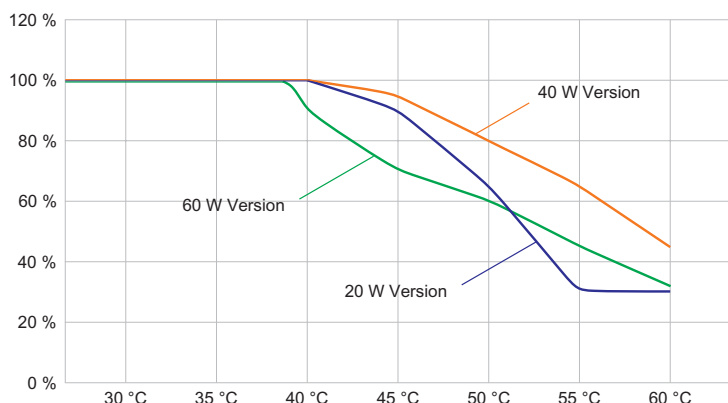

6050/604-600-6B2-008850-001 Art. No. 265422

Lighting Data

Luminous flux	7400 lm
Colour rendering	≥ 80
Colour temperature	5000 K

Ambient Conditions

Ambient temperature	-40 °C ... +60 °C

Mechanical Data

Version	Bracket mounting
Degree of protection (IP)	IP66 / IP68 (10 m)
IP degree of protection (IEC 60598)	IP66/IP68
Enclosure material	Aluminium, Seawater-resistant
Enclosure colour	Standard
Sealing material	Silicone
Silicone-free content	Contains silicone
Protective glass material 2	Pressed glass
Max. solid connection terminals	6 mm²
Max. finely stranded connection terminals	4 mm²
Type of connection cable	Finely stranded Solid Finely stranded with clip
Size	1
Width	298 mm
Height	327.5 mm
Length	310 mm
Reflector	Yes
Weight	8.23 kg
Weight	18.14 lb
Disconnection of the luminaire	No

Components

Cable glands and entries	1 x M25 x 1.5
Stopping plugs	1 x M25 x 1.5
Wire guard	No

Technical Drawings – Subject to Alterations

Luminous flux decrease at ambient temperature - variants with DALI