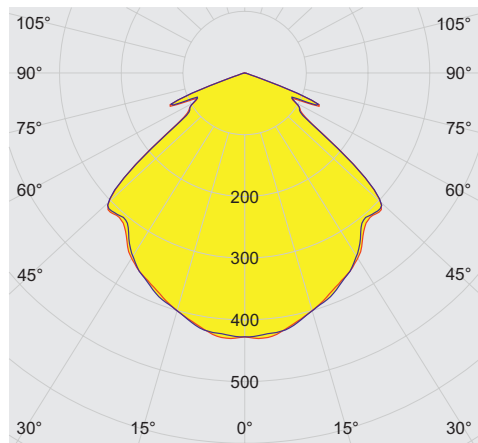

Electrical Data

Rated operational voltage AC	110 ... 277 V
Frequency range	50 – 60 Hz
Start-up current	I _{peak} = 55 A, Delta t = 230 μs

Lighting Data

Number of lamps	1
Lamp wattage	60 W
Lamp type	LED
Lamp	LED
Light colour	5000 K – neutral white
Light distribution	Wide beam
Luminaire efficacy	122 lm/W

Mechanical Data

Version	Pendant mounting
Degree of protection (IP)	IP66 / IP68 (10 m)
IP degree of protection (IEC 60598)	IP66/IP68
Enclosure material	Aluminium, Seawater-resistant
Enclosure colour	Standard
Sealing material	Silicone
Silicone-free content	Contains silicone
Protective glass material 2	Pressed glass
Max. solid connection terminals	6 mm ²
Max. finely stranded connection terminals	4 mm ²
Type of connection cable	Finely stranded Solid Finely stranded with clip
Size	1
Width	260 mm
Height	268 mm
Length	310 mm
Reflector	No
Weight	7.15 kg
Weight	15.76 lb
Disconnection of the luminaire	No

6050/604-600-6B2-100850-002 Art. No. 265429

Luminous flux decrease at ambient temperature - variants without DALI

Light Distribution Curves

cd/klm $\eta = 100\%$
 — C0 - C180 — C90 - C270

Without internal reflector, protection glass clear