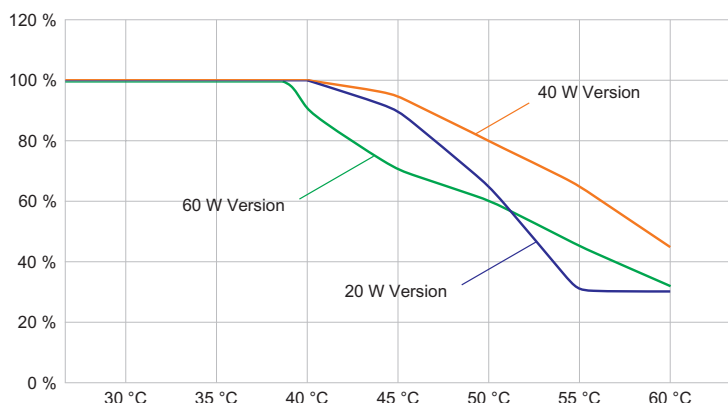

6050/604-600-6B2-100850-002 Art. No. 265429

Lighting Data

Luminous flux	7400 lm
Colour rendering	≥ 80
Colour temperature	5000 K

Ambient Conditions

Ambient temperature	-40 °C ... +60 °C

Mechanical Data

Version	Pendant mounting
Degree of protection (IP)	IP66 / IP68 (10 m)
IP degree of protection (IEC 60598)	IP66/IP68
Enclosure material	Aluminium, Seawater-resistant
Enclosure colour	Standard
Sealing material	Silicone
Silicone-free content	Contains silicone
Protective glass material 2	Pressed glass
Max. solid connection terminals	6 mm²
Max. finely stranded connection terminals	4 mm²
Type of connection cable	Finely stranded Solid Finely stranded with clip
Size	1
Width	260 mm
Height	268 mm
Length	310 mm
Reflector	No
Weight	7.15 kg
Weight	15.76 lb
Disconnection of the luminaire	No

Components

Cable glands and entries	1 x M25 x 1.5
Stopping plugs	1 x M25 x 1.5
Wire guard	Yes

Technical Drawings – Subject to Alterations

Luminous flux decrease at ambient temperature - variants with DALI