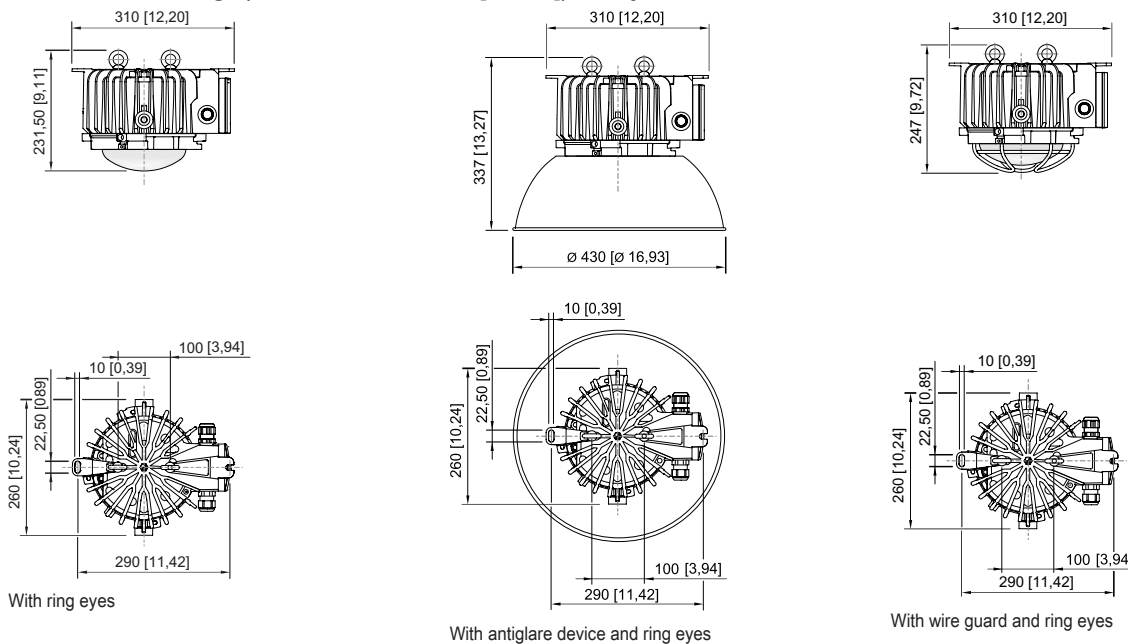

Mechanical Data

Version	Pendant mounting
Degree of protection (IP)	IP66 / IP68 (10 m)
IP degree of protection (IEC 60598)	IP66/IP68
Enclosure material	Aluminium, Seawater-resistant
Enclosure colour	Standard
Sealing material	Silicone
Silicone-free content	Contains silicone
Protective glass material 2	Pressed glass
Max. solid connection terminals	6 mm ²
Max. finely stranded connection terminals	4 mm ²
Type of connection cable	Finely stranded Solid Finely stranded with clip
Size	1
Width	260 mm
Height	268 mm
Length	310 mm
Reflector	No
Weight	7.15 kg
Weight	15.76 lb
Disconnection of the luminaire	No

Components

Cable glands and entries	1 x M25 x 1.5
Stopping plugs	1 x M25 x 1.5
Wire guard	Yes

Technical Drawings – Subject to Alterations

Luminous flux decrease at ambient temperature - variants with DALI

6050/604-600-6B2-100850-002 Art. No. 265429

Luminous flux decrease at ambient temperature - variants without DALI

Light Distribution Curves

cd/klm $\eta = 100\%$
 — C0 - C180 — C90 - C270

Without internal reflector, protection glass clear

Dimensional Drawings (All Dimensions in mm [inches]) – Subject to Alterations

6050/604-600-6B2-100850-002 Art. No. 265429

Accessories

Antiglare device / reflector

Art. No.

Complete with mounting parts
Material: Aluminium
For 6050/11 and 6050/6