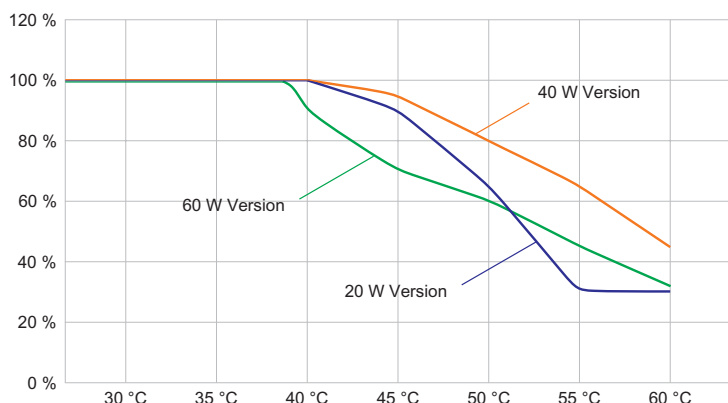

6050/604-600-6A1-100850-002 Art. No. 265433

Lighting Data

Luminous flux	7400 lm
Colour rendering	≥ 80
Colour temperature	5000 K

Ambient Conditions

Ambient temperature	-40 °C ... +60 °C

Mechanical Data

Version	Pendant mounting
Degree of protection (IP)	IP66 / IP68 (10 m)
IP degree of protection (IEC 60598)	IP66/IP68
Enclosure material	Aluminium, Seawater-resistant
Enclosure colour	Standard
Sealing material	Silicone
Silicone-free content	Contains silicone
Protective glass material 2	Pressed glass
Max. solid connection terminals	6 mm²
Max. finely stranded connection terminals	4 mm²
Type of connection cable	Finely stranded Solid Finely stranded with clip
Size	1
Width	260 mm
Height	268 mm
Length	310 mm
Reflector	No
Weight	7.15 kg
Weight	15.76 lb
Disconnection of the luminaire	No

Components

Cable glands and entries	1 x M20 x 1.5
Stopping plugs	1 x M20 x 1.5
Wire guard	Yes

Technical Drawings – Subject to Alterations

Luminous flux decrease at ambient temperature - variants with DALI