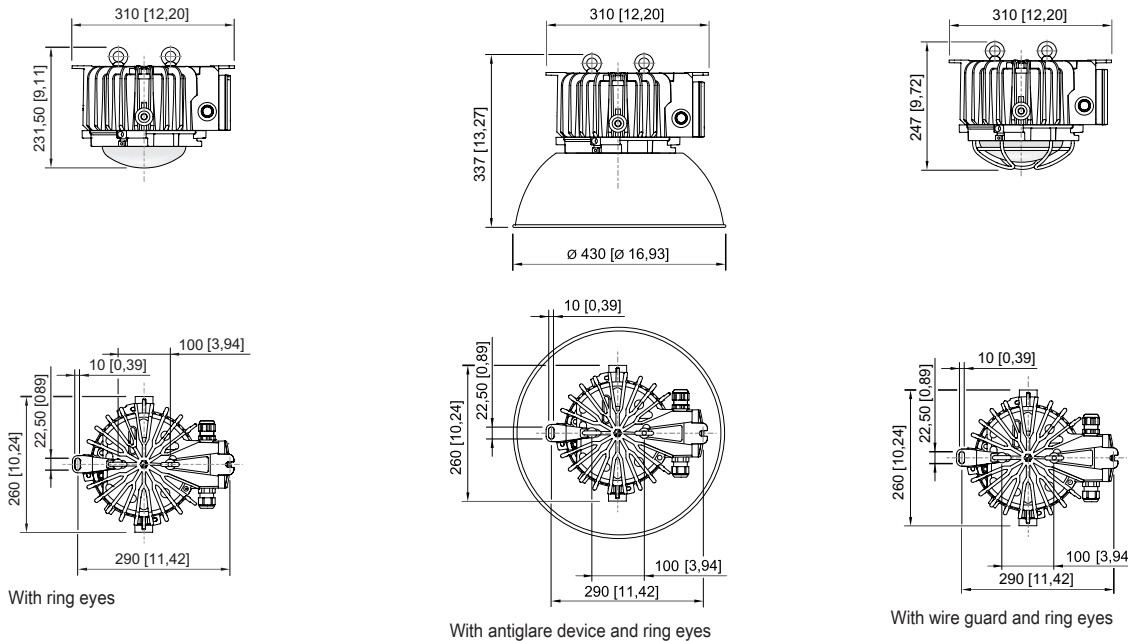

Mechanical Data

Version	Pendant mounting
Degree of protection (IP)	IP66 / IP68 (10 m)
IP degree of protection (IEC 60598)	IP66/IP68
Enclosure material	Aluminium, Seawater-resistant
Enclosure colour	Standard
Sealing material	Silicone
Silicone-free content	Contains silicone
Protective glass material 2	Pressed glass
Max. solid connection terminals	6 mm ²
Max. finely stranded connection terminals	4 mm ²
Type of connection cable	Finely stranded Solid Finely stranded with clip
Size	1
Width	260 mm
Height	268 mm
Length	310 mm
Reflector	No
Weight	7.15 kg
Weight	15.76 lb
Disconnection of the luminaire	No

Components

Cable glands and entries	1 x M20 x 1.5
Stopping plugs	1 x M20 x 1.5
Wire guard	Yes

Technical Drawings – Subject to Alterations

Luminous flux decrease at ambient temperature - variants with DALI

6050/604-600-6A1-100850-002 Art. No. 265433

Luminous flux decrease at ambient temperature - variants without DALI

Light Distribution Curves

cd/klm $\eta = 100\%$
 — C0 - C180 — C90 - C270

Without internal reflector, protection glass clear

Dimensional Drawings (All Dimensions in mm [inches]) – Subject to Alterations

6050/604-600-6A1-100850-002 Art. No. 265433

Accessories

Antiglare device / reflector

Art. No.

Complete with mounting parts
Material: Aluminium
For 6050/11 and 6050/6