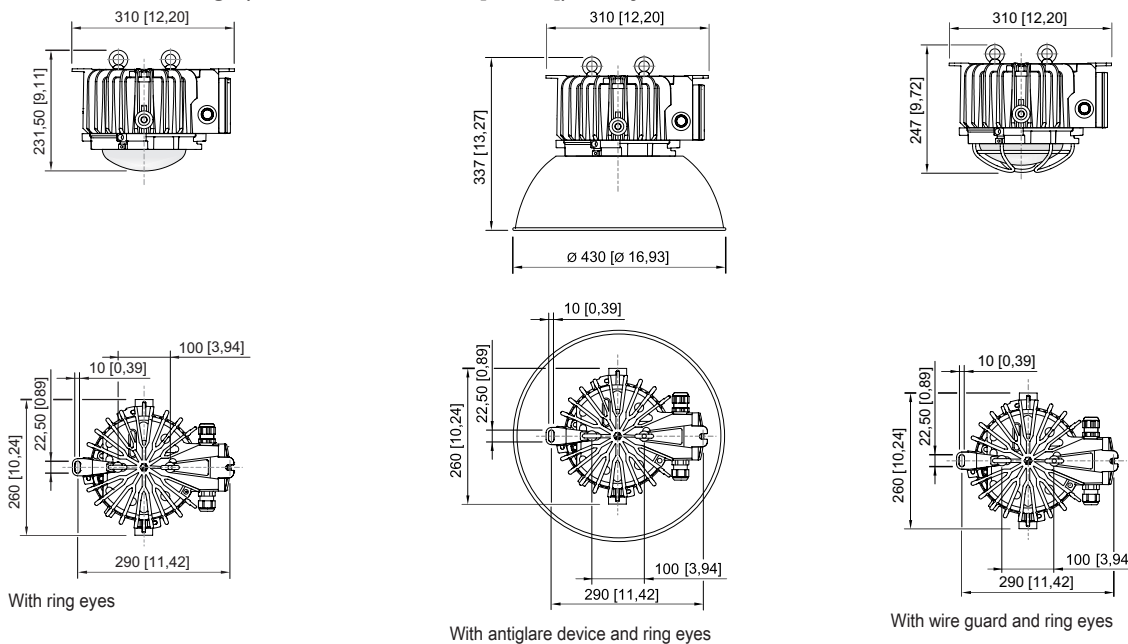

### Mechanical Data

Version	Pendant mounting
Degree of protection (IP)	IP66 / IP68 (10 m)
IP degree of protection (IEC 60598)	IP66/IP68
Enclosure material	Aluminium, Seawater-resistant
Enclosure colour	Standard
Sealing material	Silicone
Silicone-free content	Contains silicone
Protective glass material 2	Pressed glass
Max. solid connection terminals	6 mm <sup>2</sup>
Max. finely stranded connection terminals	4 mm <sup>2</sup>
Type of connection cable	Finely stranded Solid Finely stranded with clip
Size	1
Width	260 mm
Height	231.5 mm
Length	310 mm
Reflector	Yes
Weight	6.86 kg
Weight	15.12 lb
Disconnection of the luminaire	No

### Components

Cable glands and entries	1 x M20 x 1.5
Stopping plugs	1 x M20 x 1.5
Wire guard	No

### Technical Drawings – Subject to Alterations

Luminous flux decrease at ambient temperature - variants with DALI

6050/604-600-6A1-008850-002 Art. No. 265434

Luminous flux decrease at ambient temperature - variants without DALI

### Dimensional Drawings (All Dimensions in mm [inches]) – Subject to Alterations

6050/604-600-6A1-008850-002 Art. No. 265434