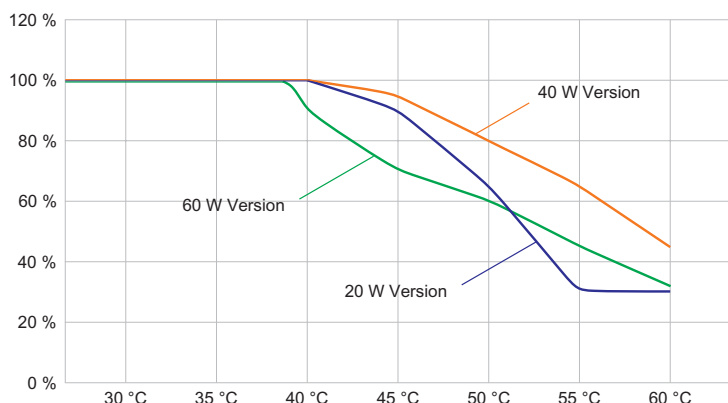

6050/604-600-6A1-008850-002 Art. No. 265434

Lighting Data

Luminous flux	7400 lm
Colour rendering	≥ 80
Colour temperature	5000 K

Ambient Conditions

Ambient temperature	-40 °C ... +60 °C

Mechanical Data

Version	Pendant mounting
Degree of protection (IP)	IP66 / IP68 (10 m)
IP degree of protection (IEC 60598)	IP66/IP68
Enclosure material	Aluminium, Seawater-resistant
Enclosure colour	Standard
Sealing material	Silicone
Silicone-free content	Contains silicone
Protective glass material 2	Pressed glass
Max. solid connection terminals	6 mm²
Max. finely stranded connection terminals	4 mm²
Type of connection cable	Finely stranded Solid Finely stranded with clip
Size	1
Width	260 mm
Height	231.5 mm
Length	310 mm
Reflector	Yes
Weight	6.86 kg
Weight	15.12 lb
Disconnection of the luminaire	No

Components

Cable glands and entries	1 x M20 x 1.5
Stopping plugs	1 x M20 x 1.5
Wire guard	No

Technical Drawings – Subject to Alterations

Luminous flux decrease at ambient temperature - variants with DALI