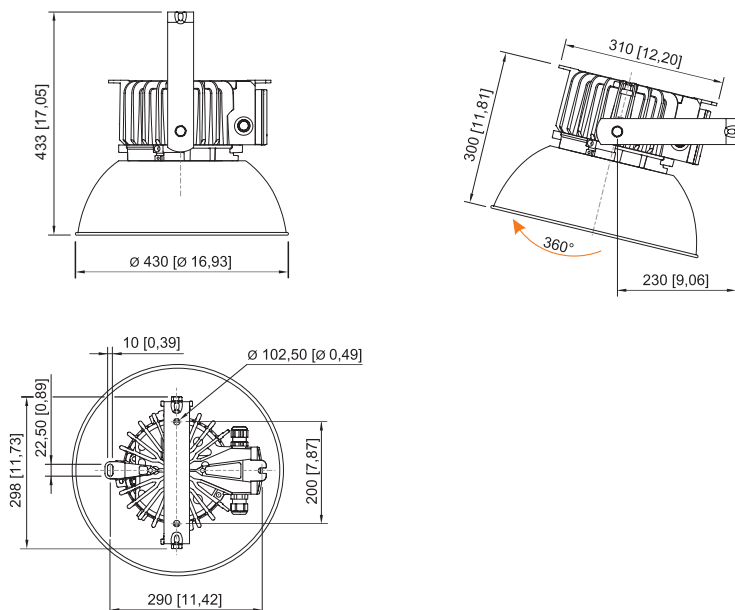

Mechanical Data

Version	Bracket mounting
Degree of protection (IP)	IP66 / IP68 (10 m)
IP degree of protection (IEC 60598)	IP66/IP68
Enclosure material	Aluminium, Seawater-resistant
Enclosure colour	Standard
Sealing material	Silicone
Silicone-free content	Contains silicone
Protective glass material 2	Pressed glass
Max. solid connection terminals	6 mm ²
Max. finely stranded connection terminals	4 mm ²
Type of connection cable	Finely stranded Solid Finely stranded with clip
Size	1
Width	298 mm
Height	327.5 mm
Length	310 mm
Reflector	Yes
Weight	6.75 kg
Weight	14.88 lb
Disconnection of the luminaire	No

Components

Cable glands and entries	1 x M25 x 1.5
Stopping plugs	1 x M25 x 1.5
Wire guard	No

Technical Drawings – Subject to Alterations

Luminous flux decrease at ambient temperature - variants with DALI

6050/606-600-6B2-008850-001 Art. No. 267220

Luminous flux decrease at ambient temperature - variants without DALI

Light Distribution Curves

cd/klm $\eta = 100\%$
 — C0 - C180 — C90 - C270

With internal reflector, protection glass clear

Dimensional Drawings (All Dimensions in mm [inches]) – Subject to Alterations

6050/606-600-6B2-008850-001 Art. No. 267220

With antiglare device and mounting bracket

Accessories

Antiglare device / reflector		Art. No.
	Complete with mounting parts Material: Aluminium For 6050/11 and 6050/6	118565
External reflector		Art. No.
	Narrow-beam Complete with mounting parts Material: High-gloss anodised aluminium For 6050/11	118558
Mounting bracket		Art. No.
	Complete; made from stainless steel (for subsequent self-mounting) For 6050/6	265877
	The stainless steel mounting fixture is fastened to the enclosure of the pendant light fitting series 6050/6 by means of two stainless steel screws M8.	269716
Pipe clamp		Art. No.
	for pipe R 1 1/4" to 2"	268967