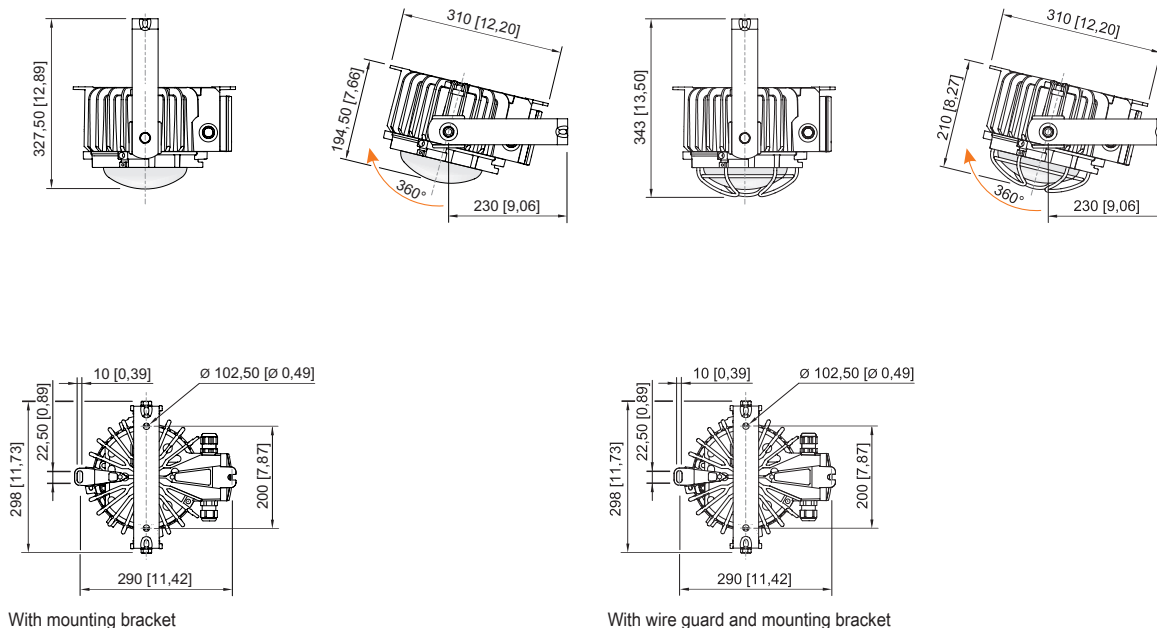

Mechanical Data

Version	Bracket mounting
Degree of protection (IP)	IP66 / IP68 (10 m)
IP degree of protection (IEC 60598)	IP66/IP68
Enclosure material	Aluminium, Seawater-resistant
Enclosure colour	Standard
Sealing material	Silicone
Silicone-free content	Contains silicone
Protective glass material 2	Pressed glass
Max. solid connection terminals	6 mm ²
Max. finely stranded connection terminals	4 mm ²
Type of connection cable	Finely stranded Solid Finely stranded with clip
Size	1
Width	298 mm
Height	327.5 mm
Length	310 mm
Reflector	Yes
Weight	6.75 kg
Weight	14.88 lb
Disconnection of the luminaire	No

Components

Cable glands and entries	1 x M25 x 1.5
Stopping plugs	1 x M25 x 1.5
Wire guard	No

Technical Drawings – Subject to Alterations

Luminous flux decrease at ambient temperature - variants with DALI

6050/606-600-6B2-008850-001 Art. No. 267220

Luminous flux decrease at ambient temperature - variants without DALI

Light Distribution Curves

cd/klm $\eta = 100\%$
 — C0 - C180 — C90 - C270

With internal reflector, protection glass clear

Dimensional Drawings (All Dimensions in mm [inches]) – Subject to Alterations

6050/606-600-6B2-008850-001 Art. No. 267220

With antiglare device and mounting bracket

Accessories

Antiglare device / reflector		Art. No.
	Complete with mounting parts Material: Aluminium For 6050/11 and 6050/6	118565
External reflector		Art. No.
	Narrow-beam Complete with mounting parts Material: High-gloss anodised aluminium For 6050/11	118558
Mounting bracket		Art. No.
	Complete; made from stainless steel (for subsequent self-mounting) For 6050/6	265877
	The stainless steel mounting fixture is fastened to the enclosure of the pendant light fitting series 6050/6 by means of two stainless steel screws M8.	269716
Pipe clamp		Art. No.
	for pipe R 1 1/4" to 2"	268967