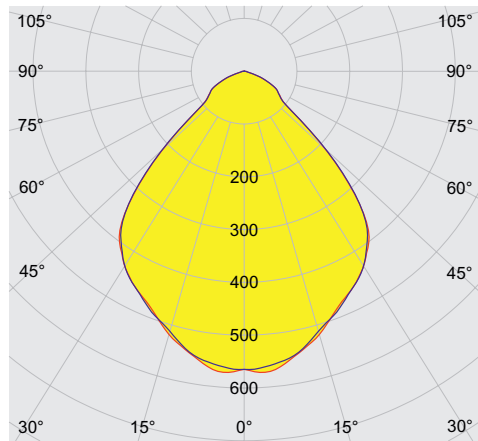

Mechanical Data

Version	Bracket mounting
Degree of protection (IP)	IP66 / IP68 (10 m)
IP degree of protection (IEC 60598)	IP66/IP68
Enclosure material	Aluminium, Seawater-resistant
Enclosure colour	Standard
Sealing material	Silicone
Silicone-free content	Contains silicone
Protective glass material 2	Pressed glass
Max. solid connection terminals	6 mm ²
Max. finely stranded connection terminals	4 mm ²
Type of connection cable	Finely stranded Solid Finely stranded with clip
Size	1
Width	298 mm
Height	327.5 mm
Length	310 mm
Reflector	Yes
Weight	6.75 kg
Weight	14.88 lb
Disconnection of the luminaire	No

Components

Cable glands and entries	1 x M25 x 1.5
Stopping plugs	1 x M25 x 1.5
Wire guard	No

Technical Drawings – Subject to Alterations

Luminous flux decrease at ambient temperature - variants with DALI

6050/606-600-6B2-008850-001 Art. No. 267220

Luminous flux decrease at ambient temperature - variants without DALI

Light Distribution Curves

cd/klm $\eta = 100\%$
 — C0 - C180 — C90 - C270

With internal reflector, protection glass clear