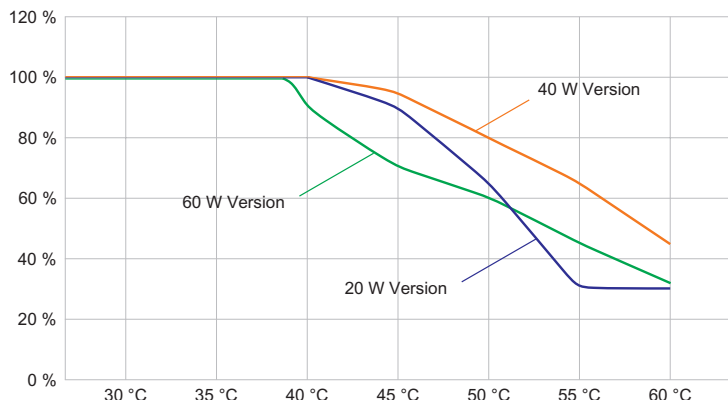

6050/606-600-6B2-008850-001 Art. No. 267220

Lighting Data

Luminous flux	7400 lm
Colour rendering	≥ 80
Colour temperature	5000 K

Ambient Conditions

Ambient temperature	-40 °C ... +50 °C

Mechanical Data

Version	Bracket mounting
Degree of protection (IP)	IP66 / IP68 (10 m)
IP degree of protection (IEC 60598)	IP66/IP68
Enclosure material	Aluminium, Seawater-resistant
Enclosure colour	Standard
Sealing material	Silicone
Silicone-free content	Contains silicone
Protective glass material 2	Pressed glass
Max. solid connection terminals	6 mm²
Max. finely stranded connection terminals	4 mm²
Type of connection cable	Finely stranded Solid Finely stranded with clip
Size	1
Width	298 mm
Height	327.5 mm
Length	310 mm
Reflector	Yes
Weight	6.75 kg
Weight	14.88 lb
Disconnection of the luminaire	No

Components

Cable glands and entries	1 x M25 x 1.5
Stopping plugs	1 x M25 x 1.5
Wire guard	No

Technical Drawings – Subject to Alterations

Luminous flux decrease at ambient temperature - variants with DALI