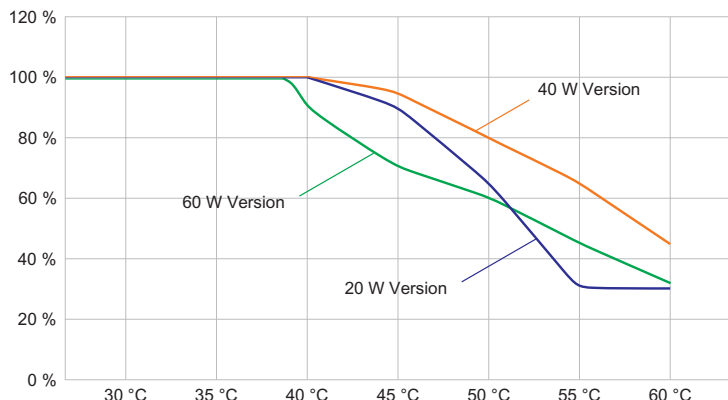

6050/604-400-6B2-008850-001 Art. No. 267221

Lighting Data

Luminous flux	5100 lm
Colour rendering	≥ 80
Colour temperature	5000 K

Ambient Conditions

Ambient temperature	-40 °C ... +60 °C

Mechanical Data

Version	Bracket mounting
Degree of protection (IP)	IP66 / IP68 (10 m)
IP degree of protection (IEC 60598)	IP66/IP68
Enclosure material	Aluminium, Seawater-resistant
Enclosure colour	Standard
Sealing material	Silicone
Silicone-free content	Contains silicone
Protective glass material 2	Pressed glass
Max. solid connection terminals	6 mm²
Max. finely stranded connection terminals	4 mm²
Type of connection cable	Finely stranded Solid Finely stranded with clip
Size	1
Width	298 mm
Height	327.5 mm
Length	310 mm
Reflector	Yes
Weight	8.23 kg
Weight	18.14 lb
Disconnection of the luminaire	No

Components

Cable glands and entries	1 x M25 x 1.5
Stopping plugs	1 x M25 x 1.5
Wire guard	No

Technical Drawings – Subject to Alterations

Luminous flux decrease at ambient temperature - variants with DALI