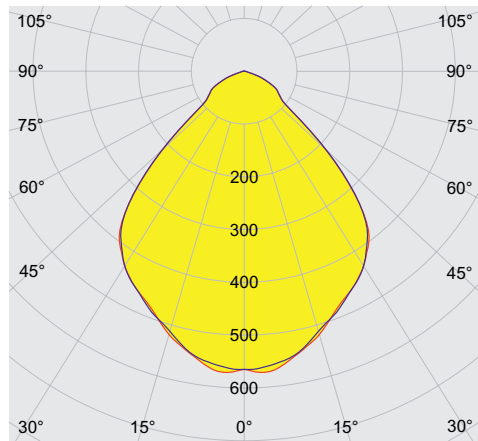

Electrical Data

Rated operational voltage AC	110 ... 277 V
Frequency range	50 – 60 Hz
Start-up current	I _{peak} = 55 A, Delta t = 230 µs

Lighting Data

Number of lamps	1
Lamp wattage	40 W
Lamp type	LED
Lamp	LED
Light colour	5000 K – neutral white
Light distribution	Medium-beam
Luminaire efficacy	127 lm/W

Mechanical Data

Version	Bracket mounting
Degree of protection (IP)	IP66 / IP68 (10 m)
IP degree of protection (IEC 60598)	IP66/IP68
Enclosure material	Aluminium, Seawater-resistant
Enclosure colour	Standard
Sealing material	Silicone
Silicone-free content	Contains silicone
Protective glass material 2	Pressed glass
Max. solid connection terminals	6 mm ²
Max. finely stranded connection terminals	4 mm ²
Type of connection cable	Finely stranded Solid Finely stranded with clip
Size	1
Width	298 mm
Height	327.5 mm
Length	310 mm
Reflector	Yes
Weight	8.23 kg
Weight	18.14 lb
Disconnection of the luminaire	No

Components

Cable glands and entries	1 x M25 x 1.5
Stopping plugs	1 x M25 x 1.5
Wire guard	No

Technical Drawings – Subject to Alterations

Luminous flux decrease at ambient temperature - variants with DALI

6050/604-400-6B2-008850-001 Art. No. 267221

Luminous flux decrease at ambient temperature - variants without DALI

Light Distribution Curves

cd/klm $\eta = 100\%$
 — C0 - C180 — C90 - C270

With internal reflector, protection glass clear