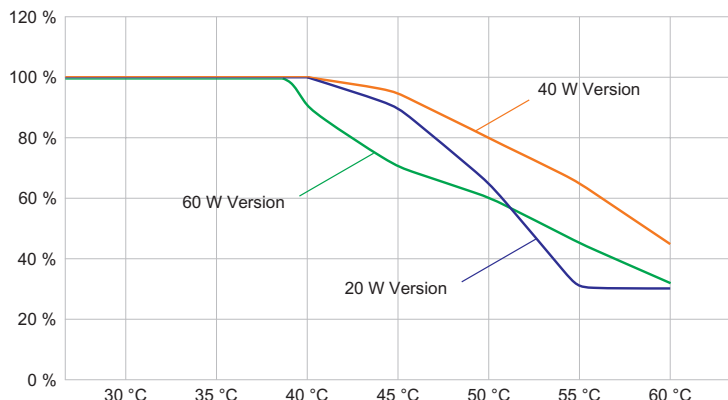

6050/606-202-6B2-000850-000 Art. No. 267222

Lighting Data

Luminous flux	2000 lm
Colour rendering	≥ 80
Colour temperature	5000 K

Ambient Conditions

Ambient temperature	-40 °C ... +50 °C

Mechanical Data

Version	Ceiling mounting
Degree of protection (IP)	IP66 / IP68 (10 m)
IP degree of protection (IEC 60598)	IP66/IP68
Enclosure material	Aluminium, Seawater-resistant
Enclosure colour	Standard
Sealing material	Silicone
Silicone-free content	Contains silicone
Protective glass material 2	Pressed glass
Max. solid connection terminals	6 mm²
Max. finely stranded connection terminals	4 mm²
Type of connection cable	Solid Finely stranded Finely stranded with clip
Size	1
Width	260 mm
Height	194.5 mm
Length	310 mm
Reflector	No
Weight	6.75 kg
Weight	14.88 lb
Disconnection of the luminaire	No

Components

Cable glands and entries	1 x M25 x 1.5
Stopping plugs	1 x M25 x 1.5
Wire guard	No

Technical Drawings – Subject to Alterations

Luminous flux decrease at ambient temperature - variants with DALI