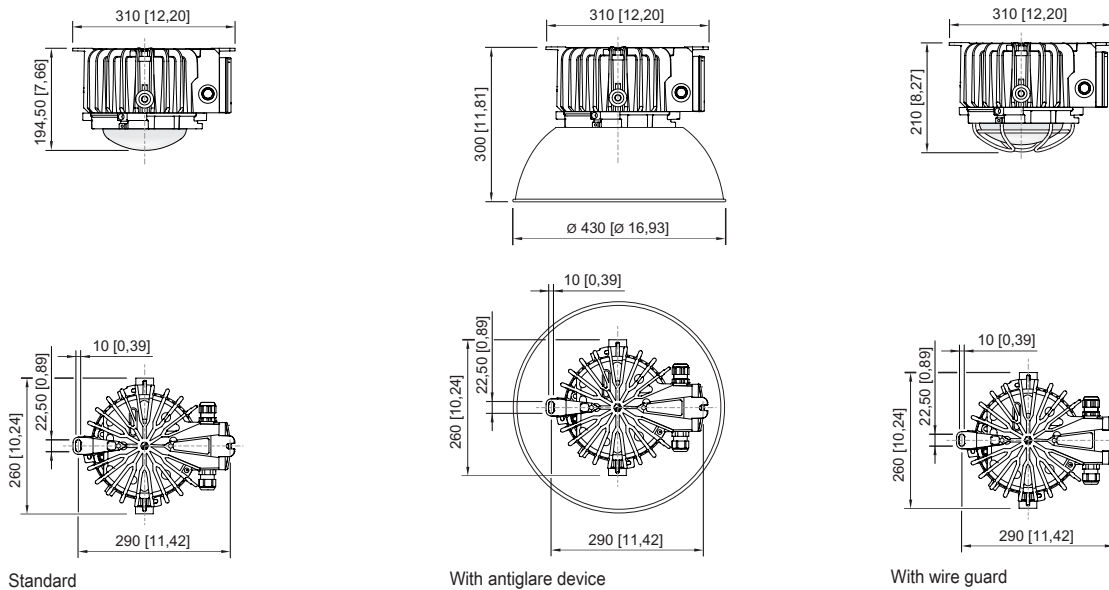

Mechanical Data

Version	Ceiling mounting
Degree of protection (IP)	IP66 / IP68 (10 m)
IP degree of protection (IEC 60598)	IP66/IP68
Enclosure material	Aluminium, Seawater-resistant
Enclosure colour	Standard
Sealing material	Silicone
Silicone-free content	Contains silicone
Protective glass material 2	Pressed glass
Max. solid connection terminals	6 mm ²
Max. finely stranded connection terminals	4 mm ²
Type of connection cable	Solid Finely stranded Finely stranded with clip
Size	1
Width	260 mm
Height	194.5 mm
Length	310 mm
Reflector	No
Weight	6.75 kg
Weight	14.88 lb
Disconnection of the luminaire	No

Components

Cable glands and entries	1 x M25 x 1.5
Stopping plugs	1 x M25 x 1.5
Wire guard	No

Technical Drawings – Subject to Alterations

Luminous flux decrease at ambient temperature - variants with DALI

6050/606-202-6B2-000850-000 Art. No. 267222

Luminous flux decrease at ambient temperature - variants without DALI

Light Distribution Curves

cd/klm $\eta = 100\%$
 — C0 - C180 — C90 - C270

Without internal reflector, protection glass clear

Dimensional Drawings (All Dimensions in mm [inches]) – Subject to Alterations

Accessories

Lighting

LED pendant light fitting

6050/606-202-6B2-000850-000 Art. No. 267222

Antiglare device / reflector

Art. No.