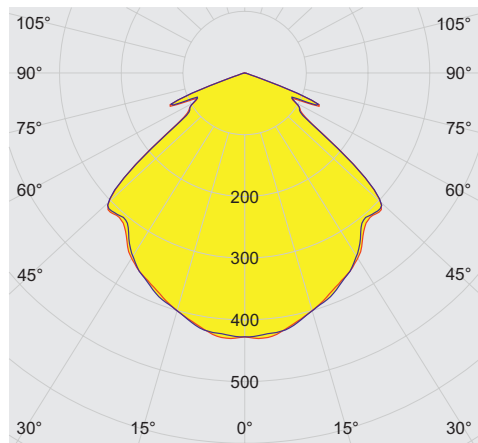

Mechanical Data

Version	Ceiling mounting
Degree of protection (IP)	IP66 / IP68 (10 m)
IP degree of protection (IEC 60598)	IP66/IP68
Enclosure material	Aluminium, Seawater-resistant
Enclosure colour	Standard
Sealing material	Silicone
Silicone-free content	Contains silicone
Protective glass material 2	Pressed glass
Max. solid connection terminals	6 mm ²
Max. finely stranded connection terminals	4 mm ²
Type of connection cable	Solid Finely stranded Finely stranded with clip
Size	1
Width	260 mm
Height	194.5 mm
Length	310 mm
Reflector	No
Weight	6.75 kg
Weight	14.88 lb
Disconnection of the luminaire	No

6050/606-202-6B2-000850-000 Art. No. 267222

Luminous flux decrease at ambient temperature - variants without DALI

Light Distribution Curves

cd/klm $\eta = 100\%$
 — C0 - C180 — C90 - C270

Without internal reflector, protection glass clear