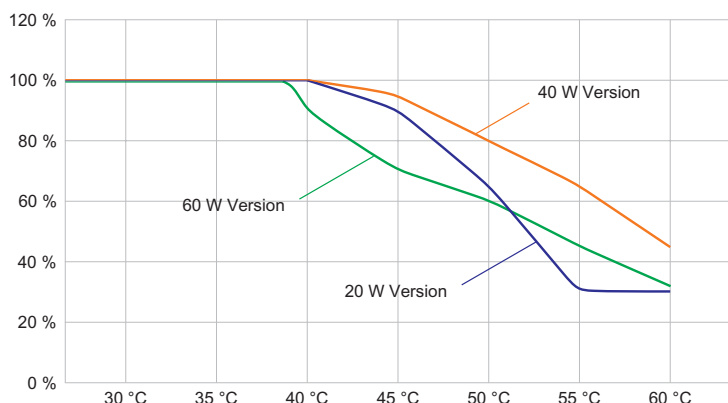

6050/604-400-6A1-200850-000 Art. No. 267468

Lighting Data

Luminous flux	4700 lm
Colour rendering	≥ 80
Colour temperature	5000 K

Ambient Conditions

Ambient temperature	-40 °C ... +60 °C

Mechanical Data

Version	Ceiling mounting
Degree of protection (IP)	IP66 / IP68 (10 m)
IP degree of protection (IEC 60598)	IP66/IP68
Enclosure material	Aluminium, Seawater-resistant
Enclosure colour	Standard
Sealing material	Silicone
Silicone-free content	Contains silicone
Protective glass material 2	Pressed glass
Max. solid connection terminals	6 mm²
Max. finely stranded connection terminals	4 mm²
Type of connection cable	Finely stranded with clip Finely stranded Solid
Size	1
Width	260 mm
Height	194.5 mm
Length	310 mm
Reflector	No
Weight	6.75 kg
Weight	14.88 lb
Disconnection of the luminaire	No

Components

Cable glands and entries	1 x M20 x 1.5
Stopping plugs	1 x M20 x 1.5
Wire guard	No

Technical Drawings – Subject to Alterations

Luminous flux decrease at ambient temperature - variants with DALI