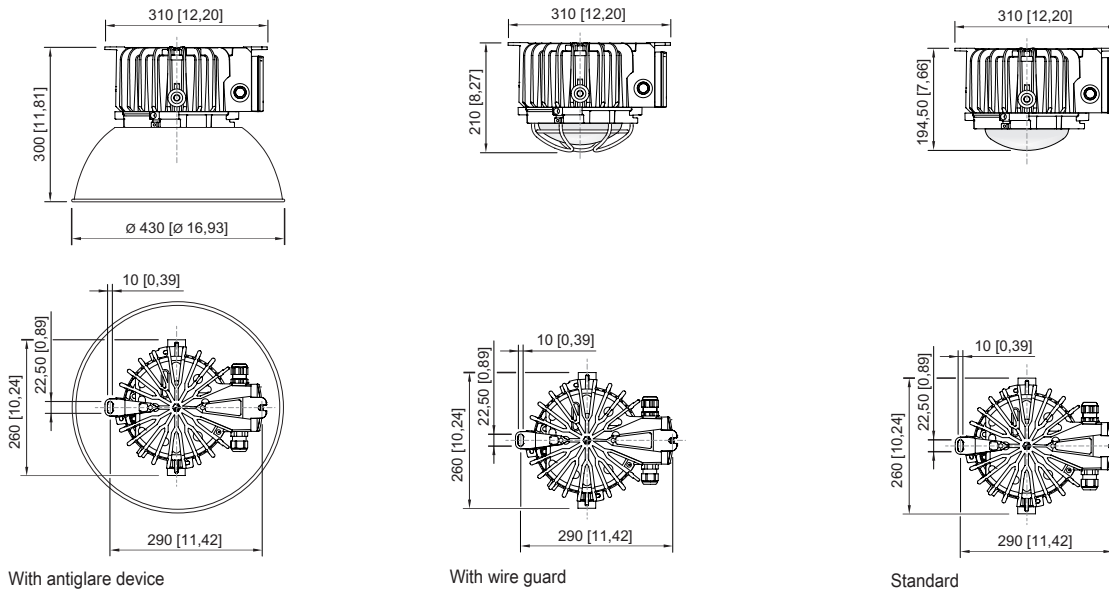

Mechanical Data

Version	Ceiling mounting
Degree of protection (IP)	IP66 / IP68 (10 m)
IP degree of protection (IEC 60598)	IP66/IP68
Enclosure material	Aluminium, Seawater-resistant
Enclosure colour	Standard
Sealing material	Silicone
Silicone-free content	Contains silicone
Protective glass material 2	Pressed glass
Max. solid connection terminals	6 mm ²
Max. finely stranded connection terminals	4 mm ²
Type of connection cable	Finely stranded with clip Finely stranded Solid
Size	1
Width	260 mm
Height	194.5 mm
Length	310 mm
Reflector	No
Weight	6.75 kg
Weight	14.88 lb
Disconnection of the luminaire	No

Components

Cable glands and entries	1 x M20 x 1.5
Stopping plugs	1 x M20 x 1.5
Wire guard	No

Technical Drawings – Subject to Alterations

Luminous flux decrease at ambient temperature - variants with DALI

6050/604-400-6A1-200850-000 Art. No. 267468

Luminous flux decrease at ambient temperature - variants without DALI

Light Distribution Curves

cd/klm $\eta = 100\%$
 — C0 - C180 — C90 - C270

Without internal reflector, protection glass diffuse

Dimensional Drawings (All Dimensions in mm [inches]) – Subject to Alterations

Accessories

Lighting

LED pendant light fitting

6050/604-400-6A1-200850-000 Art. No. 267468

Antiglare device / reflector

Art. No.