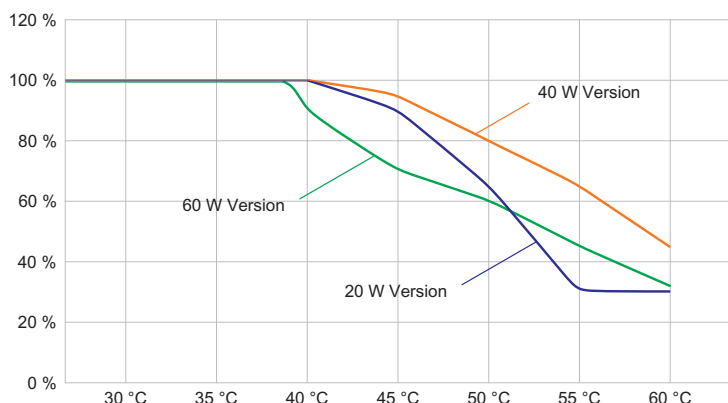

6050/604-202-6B2-300850-000 Art. No. 267469

Lighting Data

Luminous flux	1900 lm
Colour rendering	≥ 80
Colour temperature	5000 K

Ambient Conditions

Ambient temperature	-40 °C ... +60 °C

Mechanical Data

Version	Ceiling mounting
Degree of protection (IP)	IP66 / IP68 (10 m)
IP degree of protection (IEC 60598)	IP66/IP68
Enclosure material	Aluminium, Seawater-resistant
Enclosure colour	Standard
Sealing material	Silicone
Silicone-free content	Contains silicone
Protective glass material 2	Pressed glass
Max. solid connection terminals	6 mm²
Max. finely stranded connection terminals	4 mm²
Type of connection cable	Finely stranded with clip Finely stranded Solid
Size	1
Width	260 mm
Height	210 mm
Length	310 mm
Reflector	No
Weight	7.04 kg
Weight	15.52 lb
Disconnection of the luminaire	No

Components

Cable glands and entries	1 x M25 x 1.5
Stopping plugs	1 x M25 x 1.5
Wire guard	Yes

Technical Drawings – Subject to Alterations

Luminous flux decrease at ambient temperature - variants with DALI