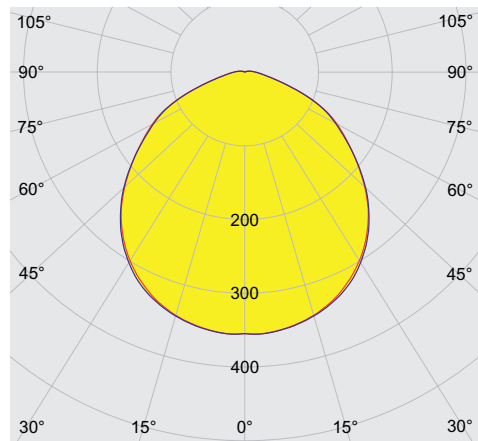

Light Distribution Curves