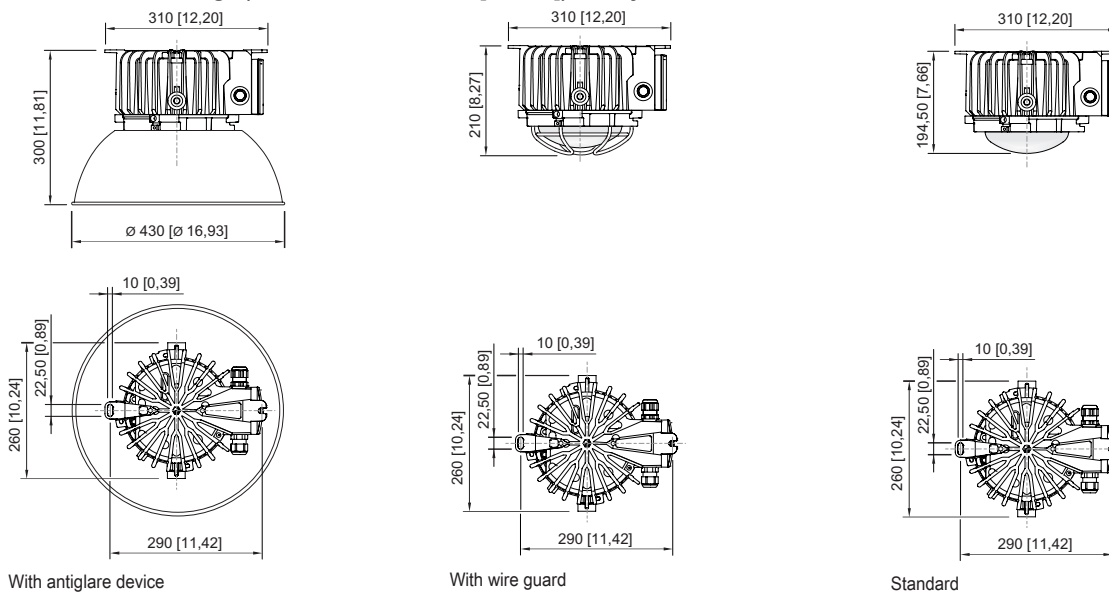

Mechanical Data

Version	Ceiling mounting
Degree of protection (IP)	IP66 / IP68 (10 m)
IP degree of protection (IEC 60598)	IP66/IP68
Enclosure material	Aluminium, Seawater-resistant
Enclosure colour	Standard
Sealing material	Silicone
Silicone-free content	Contains silicone
Protective glass material 2	Pressed glass
Max. solid connection terminals	6 mm ²
Max. finely stranded connection terminals	4 mm ²
Type of connection cable	Finely stranded with clip Finely stranded Solid
Size	1
Width	260 mm
Height	210 mm
Length	310 mm
Reflector	No
Weight	7.04 kg
Weight	15.52 lb
Disconnection of the luminaire	No

Components

Cable glands and entries	1 x M25 x 1.5
Stopping plugs	1 x M25 x 1.5
Wire guard	Yes

Technical Drawings – Subject to Alterations

Luminous flux decrease at ambient temperature - variants with DALI

6050/604-202-6B2-300850-000 Art. No. 267469

Luminous flux decrease at ambient temperature - variants without DALI

Light Distribution Curves

cd/klm $\eta = 100\%$
 — C0 - C180 — C90 - C270

Without internal reflector, protection glass diffuse

Dimensional Drawings (All Dimensions in mm [inches]) – Subject to Alterations

Accessories

Lighting

LED pendant light fitting

6050/604-202-6B2-300850-000 Art. No. 267469

Antiglare device / reflector

Art. No.