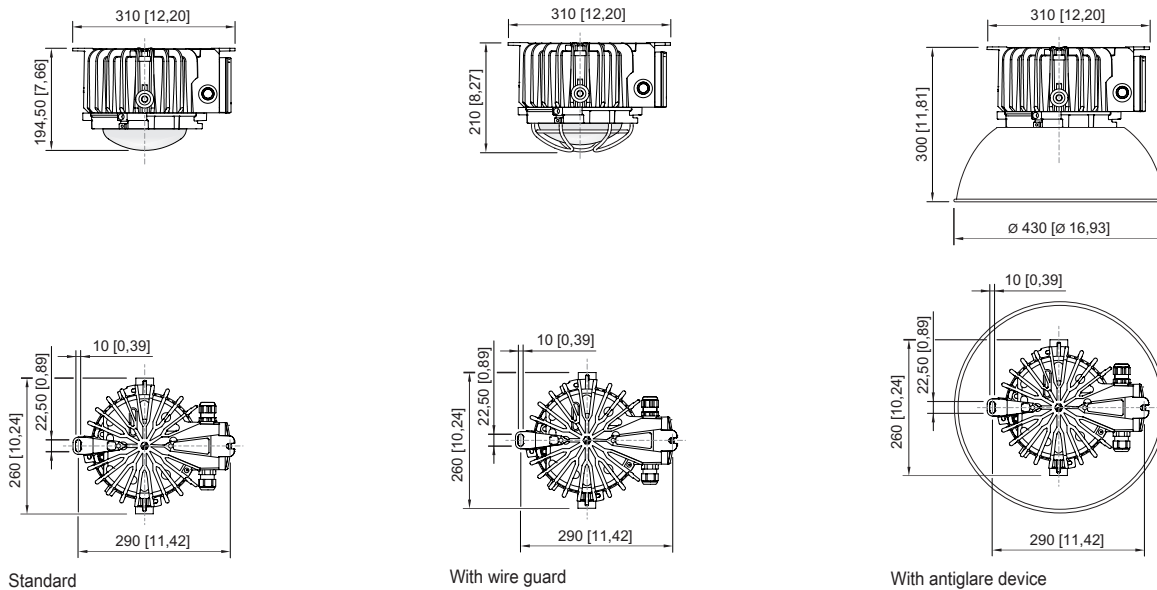

Mechanical Data

Version	Ceiling mounting
Degree of protection (IP)	IP66 / IP68 (10 m)
IP degree of protection (IEC 60598)	IP66/IP68
Enclosure material	Aluminium, Seawater-resistant
Enclosure colour	Standard
Sealing material	Silicone
Silicone-free content	Contains silicone
Protective glass material 2	Pressed glass
Max. solid connection terminals	6 mm ²
Max. finely stranded connection terminals	4 mm ²
Type of connection cable	Finely stranded Solid Finely stranded with clip
Size	1
Width	260 mm
Height	210 mm
Length	310 mm
Reflector	No
Weight	6.86 kg
Weight	15.12 lb
Disconnection of the luminaire	No

Components

Cable glands and entries	1 x M25 x 1.5
Stopping plugs	1 x M25 x 1.5
Wire guard	No

Technical Drawings – Subject to Alterations

Luminous flux decrease at ambient temperature - variants with DALI

6050/604-600-6B2-200850-000 Art. No. 269440

Luminous flux decrease at ambient temperature - variants without DALI

Light Distribution Curves

cd/klm $\eta = 100\%$
 — C0 - C180 — C90 - C270

Without internal reflector, protection glass diffuse

Dimensional Drawings (All Dimensions in mm [inches]) – Subject to Alterations

Accessories

Lighting

LED pendant light fitting

6050/604-600-6B2-200850-000 Art. No. 269440

Antiglare device / reflector

Art. No.