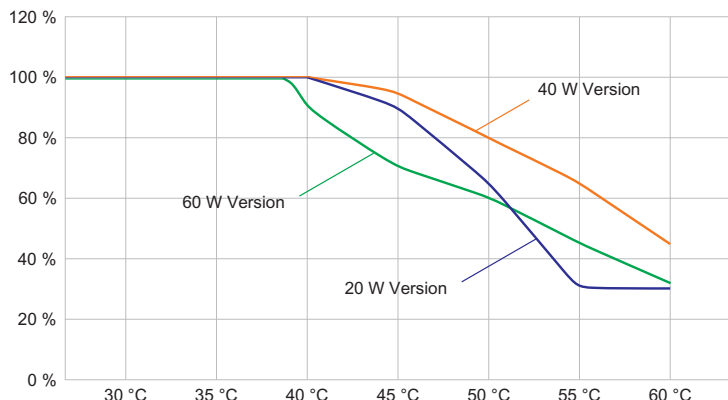

6050/604-600-6B2-200850-000 Art. No. 269440

Lighting Data

Luminous flux	6800 lm
Colour rendering	≥ 80
Colour temperature	5000 K

Ambient Conditions

Ambient temperature	-40 °C ... +60 °C

Mechanical Data

Version	Ceiling mounting
Degree of protection (IP)	IP66 / IP68 (10 m)
IP degree of protection (IEC 60598)	IP66/IP68
Enclosure material	Aluminium, Seawater-resistant
Enclosure colour	Standard
Sealing material	Silicone
Silicone-free content	Contains silicone
Protective glass material 2	Pressed glass
Max. solid connection terminals	6 mm²
Max. finely stranded connection terminals	4 mm²
Type of connection cable	Finely stranded Solid Finely stranded with clip
Size	1
Width	260 mm
Height	210 mm
Length	310 mm
Reflector	No
Weight	6.86 kg
Weight	15.12 lb
Disconnection of the luminaire	No

Components

Cable glands and entries	1 x M25 x 1.5
Stopping plugs	1 x M25 x 1.5
Wire guard	No

Technical Drawings – Subject to Alterations

Luminous flux decrease at ambient temperature - variants with DALI