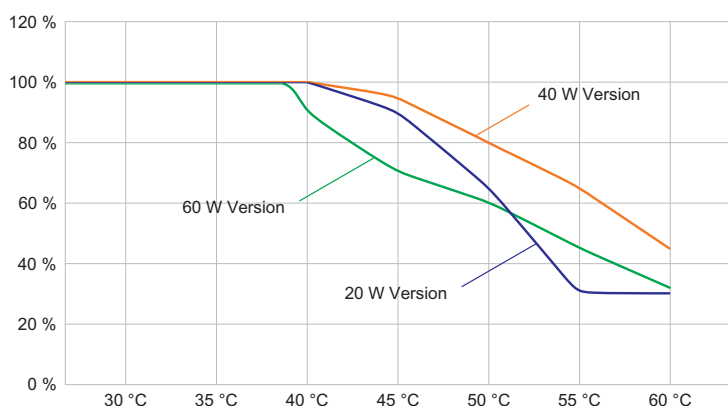

6050/604-801-7B2-000850-002 Art. No. 270017

Lighting Data

Luminaire efficacy	113 lm/W
Luminous flux	8800 lm
Colour rendering	≥ 80
Colour temperature	5000 K

Ambient Conditions

Ambient temperature	-40 °C ... +70 °C

Mechanical Data

Version	Pendant mounting
Degree of protection (IP)	IP66 / IP68 (10 m)
IP degree of protection (IEC 60598)	IP66/IP68
Enclosure material	Aluminium, Seawater-resistant
Enclosure colour	Standard
Sealing material	Silicone
Silicone-free content	Contains silicone
Protective glass material 2	Pressed glass
Max. solid connection terminals	6 mm²
Max. finely stranded connection terminals	4 mm²
Type of connection cable	Solid Finely stranded Finely stranded with clip
Size	1
Width	260 mm
Height	231.5 mm
Length	310 mm
Reflector	No
Weight	6.86 kg
Weight	15.12 lb
Disconnection of the luminaire	No

Components

Cable glands and entries	1 x M25 x 1.5
Stopping plugs	1 x M25 x 1.5
Wire guard	No

Technical Drawings – Subject to Alterations

Luminous flux decrease at ambient temperature - variants with DALI