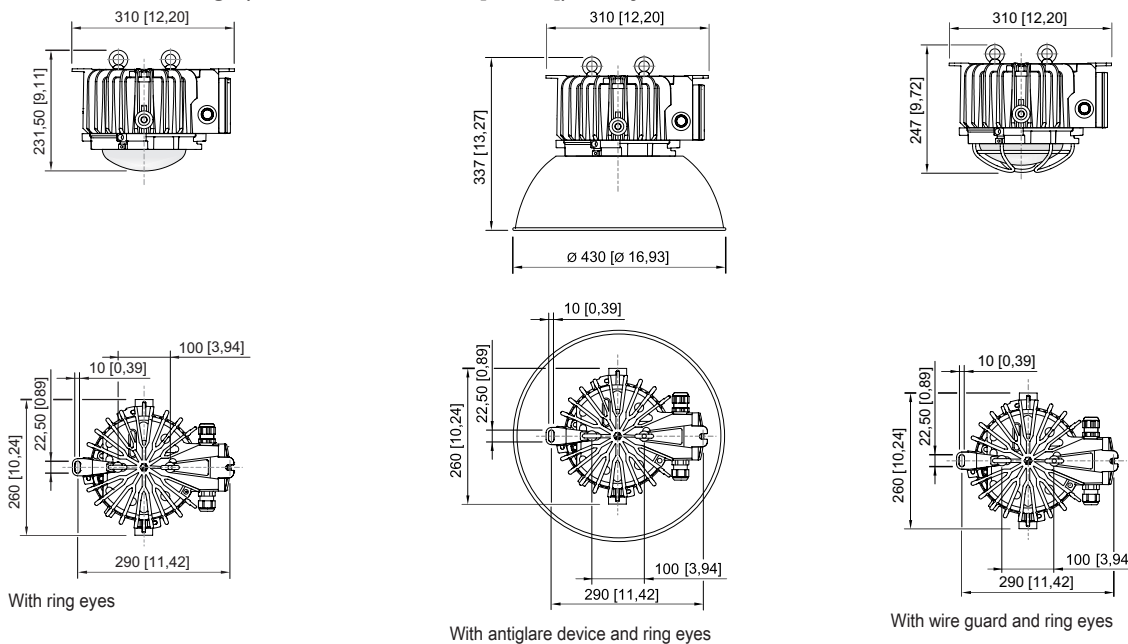

### Mechanical Data

Version	Pendant mounting
Degree of protection (IP)	IP66 / IP68 (10 m)
IP degree of protection (IEC 60598)	IP66/IP68
Enclosure material	Aluminium, Seawater-resistant
Enclosure colour	Standard
Sealing material	Silicone
Silicone-free content	Contains silicone
Protective glass material 2	Pressed glass
Max. solid connection terminals	6 mm <sup>2</sup>
Max. finely stranded connection terminals	4 mm <sup>2</sup>
Type of connection cable	Solid Finely stranded Finely stranded with clip
Size	1
Width	260 mm
Height	231.5 mm
Length	310 mm
Reflector	No
Weight	6.86 kg
Weight	15.12 lb
Disconnection of the luminaire	No

### Components

Cable glands and entries	1 x M25 x 1.5
Stopping plugs	1 x M25 x 1.5
Wire guard	No

### Technical Drawings – Subject to Alterations

Luminous flux decrease at ambient temperature - variants with DALI

6050/604-801-7B2-000850-002 Art. No. 270017

Luminous flux decrease at ambient temperature - variants without DALI

### Dimensional Drawings (All Dimensions in mm [inches]) – Subject to Alterations

6050/604-801-7B2-000850-002 Art. No. 270017