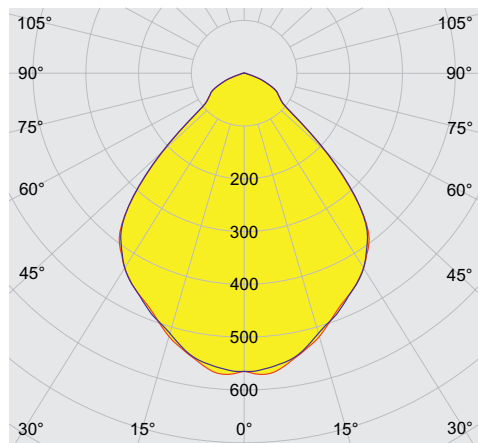

6050/604-801-7B2-008850-002 Art. No. 270018

Lighting Data

Luminaire efficacy	113 lm/W
Luminous flux	8800 lm
Colour rendering	≥ 80
Colour temperature	5000 K

Ambient Conditions

Ambient temperature	-40 °C ... +70 °C
---------------------	-------------------

Mechanical Data

Version	Pendant mounting
Degree of protection (IP)	IP66 / IP68 (10 m)
IP degree of protection (IEC 60598)	IP66/IP68
Enclosure material	Aluminium, Seawater-resistant
Enclosure colour	Standard
Sealing material	Silicone
Silicone-free content	Contains silicone
Protective glass material 2	Pressed glass
Max. solid connection terminals	6 mm ²
Max. finely stranded connection terminals	4 mm ²
Type of connection cable	Solid Finely stranded Finely stranded with clip
Size	1
Width	260 mm
Height	231.5 mm
Length	310 mm
Reflector	Yes
Weight	6.86 kg
Weight	15.12 lb
Disconnection of the luminaire	No

Components

Cable glands and entries	1 x M25 x 1.5
Stopping plugs	1 x M25 x 1.5
Wire guard	No

Technical Drawings – Subject to Alterations

Luminous flux decrease at ambient temperature - variants with DALI

6050/604-801-7B2-008850-002 Art. No. 270018

Luminous flux decrease at ambient temperature - variants without DALI

Light Distribution Curves

cd/klm $\eta = 100\%$
 — C0 - C180 — C90 - C270

With internal reflector, protection glass clear