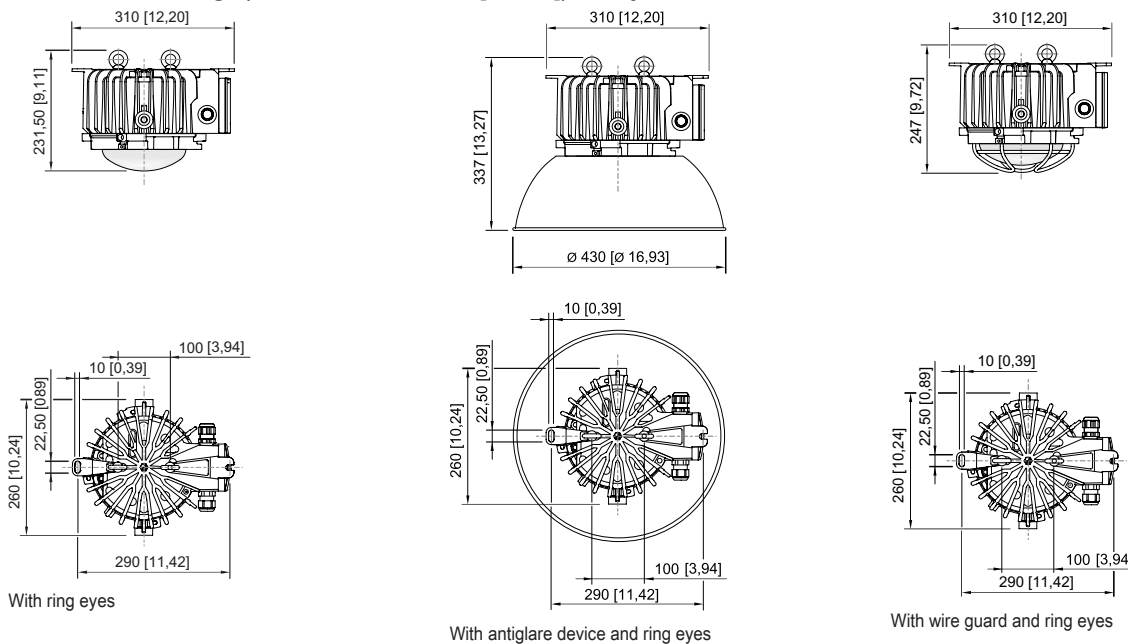

Mechanical Data

Version	Pendant mounting
Degree of protection (IP)	IP66 / IP68 (10 m)
IP degree of protection (IEC 60598)	IP66/IP68
Enclosure material	Aluminium, Seawater-resistant
Enclosure colour	Standard
Sealing material	Silicone
Silicone-free content	Contains silicone
Protective glass material 2	Pressed glass
Max. solid connection terminals	6 mm ²
Max. finely stranded connection terminals	4 mm ²
Type of connection cable	Solid Finely stranded Finely stranded with clip
Size	1
Width	260 mm
Height	231.5 mm
Length	310 mm
Reflector	Yes
Weight	6.86 kg
Weight	15.12 lb
Disconnection of the luminaire	No

Components

Cable glands and entries	1 x M25 x 1.5
Stopping plugs	1 x M25 x 1.5
Wire guard	No

Technical Drawings – Subject to Alterations

Luminous flux decrease at ambient temperature - variants with DALI

Dimensional Drawings (All Dimensions in mm [inches]) – Subject to Alterations

6050/604-801-7B2-008850-002 Art. No. 270018

Accessories

Antiglare device / reflector		Art. No.
	Complete with mounting parts Material: Aluminium For 6050/11 and 6050/6	118565
External reflector		Art. No.
	Narrow-beam Complete with mounting parts Material: High-gloss anodised aluminium For 6050/11	118558
Mounting bracket		Art. No.
	Complete; made from stainless steel (for subsequent self-mounting) For 6050/6	265877
	The stainless steel mounting fixture is fastened to the enclosure of the pendant light fitting series 6050/6 by means of two stainless steel screws M8.	269716
Pipe clamp		Art. No.
	for pipe R 1 1/4" to 2"	268967
Plastic cable gland		Art. No.
	8161/7-M25-1707 7 to 17 mm ² 1 piece	229918
	8161/7-M25-1707, Ex e Plastic, M25 x 1.5, cable outer diameter 7 to 17 mm Lot size 50 pieces	239157
Ring bolt		Art. No.
	M8, für 6050/6, direct mounting; 1 pair	265874
	M10, direct mounting in insert nuts; 1 pair	118560
Stopping plug		Art. No.
	8290/3-M25 Plastic, M25 x 1.5 Lot size 1 piece	143524