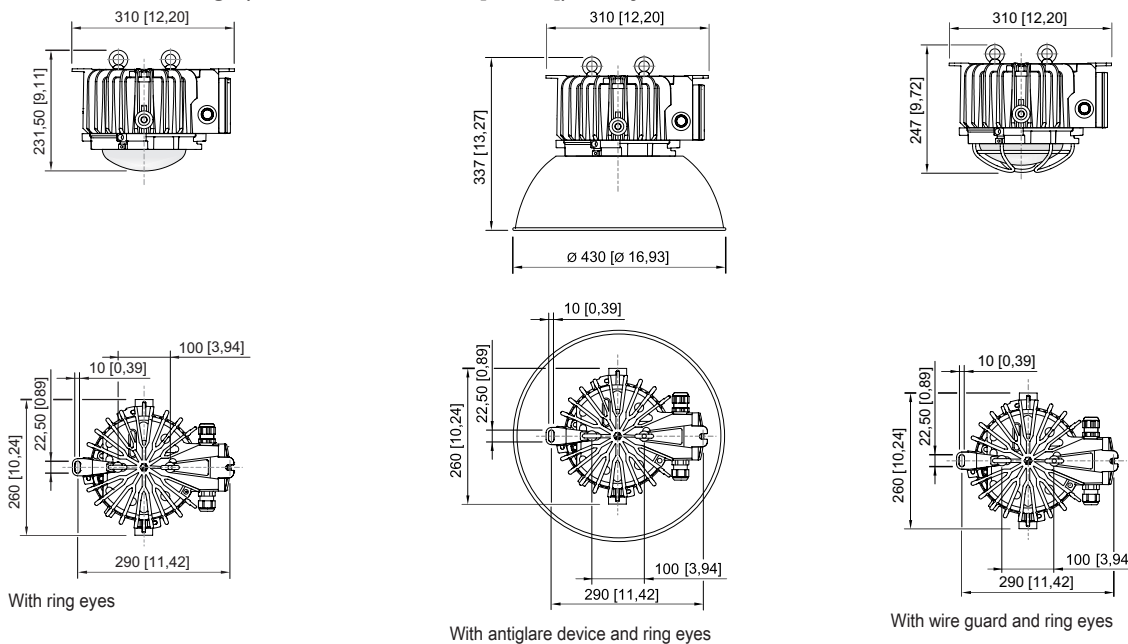

Mechanical Data

Version	Pendant mounting
Degree of protection (IP)	IP66 / IP68 (10 m)
IP degree of protection (IEC 60598)	IP66/IP68
Enclosure material	Aluminium, Seawater-resistant
Enclosure colour	Standard
Sealing material	Silicone
Silicone-free content	Contains silicone
Protective glass material 2	Pressed glass
Max. solid connection terminals	6 mm ²
Max. finely stranded connection terminals	4 mm ²
Type of connection cable	Solid Finely stranded Finely stranded with clip
Size	1
Width	260 mm
Height	231.5 mm
Length	310 mm
Reflector	No
Weight	7.15 kg
Weight	15.76 lb
Disconnection of the luminaire	No

Components

Cable glands and entries	1 x M25 x 1.5
Stopping plugs	1 x M25 x 1.5
Wire guard	Yes

Technical Drawings – Subject to Alterations

Luminous flux decrease at ambient temperature - variants with DALI

6050/604-801-7B2-100850-002 Art. No. 270021

Luminous flux decrease at ambient temperature - variants without DALI

Light Distribution Curves

cd/klm $\eta = 100\%$
 — C0 - C180 — C90 - C270

Without internal reflector, protection glass clear

Dimensional Drawings (All Dimensions in mm [inches]) – Subject to Alterations

6050/604-801-7B2-100850-002 Art. No. 270021

Accessories

Antiglare device / reflector

Art. No.

Complete with mounting parts
Material: Aluminium
For 6050/11 and 6050/6