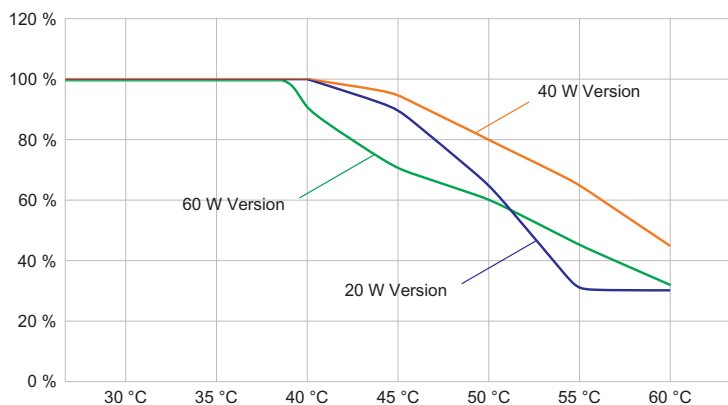

6050/604-601-7B2-000850-002 Art. No. 272484

Lighting Data

Luminaire efficacy	122 lm/W
Luminous flux	7400 lm
Colour rendering	≥ 80
Colour temperature	5000 K

Ambient Conditions

Ambient temperature	-40 °C ... +70 °C

Mechanical Data

Version	Pendant mounting
Degree of protection (IP)	IP66 / IP68 (10 m)
IP degree of protection (IEC 60598)	IP66/IP68
Enclosure material	Aluminium, Seawater-resistant
Enclosure colour	Standard
Sealing material	Silicone
Silicone-free content	Contains silicone
Protective glass material 2	Pressed glass
Max. solid connection terminals	6 mm²
Max. finely stranded connection terminals	4 mm²
Type of connection cable	Finely stranded Solid Finely stranded with clip
Size	1
Width	260 mm
Height	231.5 mm
Length	310 mm
Reflector	No
Weight	6.86 kg
Weight	15.12 lb
Disconnection of the luminaire	No

Components

Cable glands and entries	1 x M25 x 1.5
Stopping plugs	1 x M25 x 1.5
Wire guard	No

Technical Drawings – Subject to Alterations

Luminous flux decrease at ambient temperature - variants with DALI