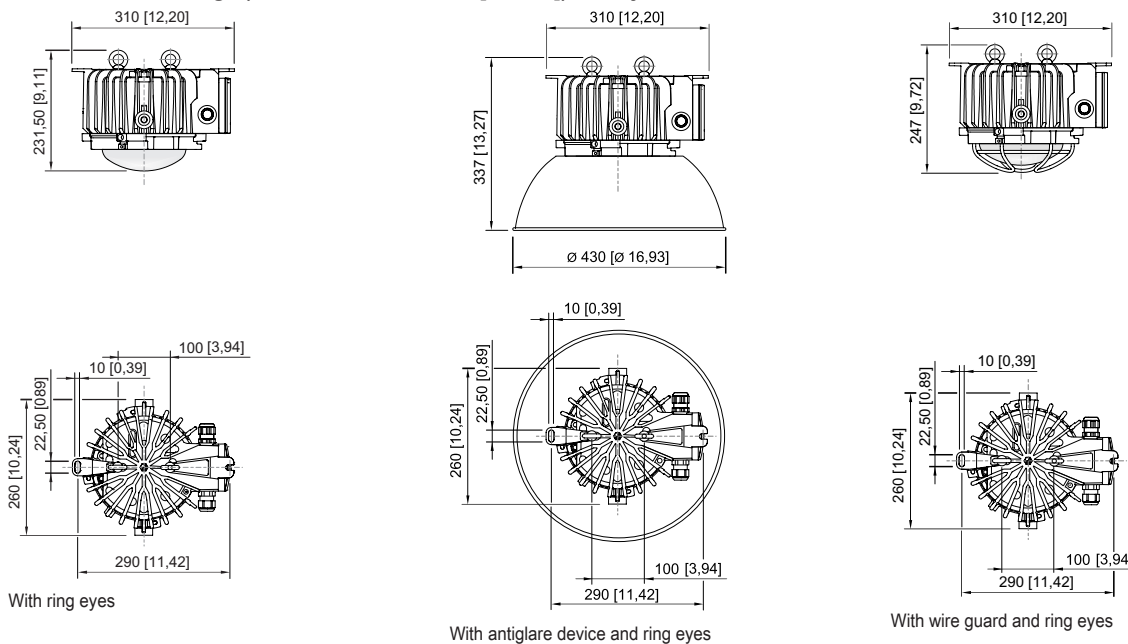

Dimensional Drawings (All Dimensions in mm [inches]) – Subject to Alterations