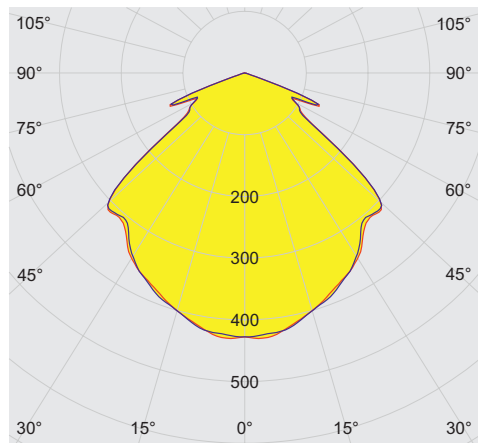

6050/604-601-7B2-000850-002 Art. No. 272484

Lighting Data

Luminaire efficacy	122 lm/W
Luminous flux	7400 lm
Colour rendering	≥ 80
Colour temperature	5000 K

Ambient Conditions

Ambient temperature	-40 °C ... +70 °C
---------------------	-------------------

Mechanical Data

Version	Pendant mounting
Degree of protection (IP)	IP66 / IP68 (10 m)
IP degree of protection (IEC 60598)	IP66/IP68
Enclosure material	Aluminium, Seawater-resistant
Enclosure colour	Standard
Sealing material	Silicone
Silicone-free content	Contains silicone
Protective glass material 2	Pressed glass
Max. solid connection terminals	6 mm ²
Max. finely stranded connection terminals	4 mm ²
Type of connection cable	Finely stranded Solid Finely stranded with clip
Size	1
Width	260 mm
Height	231.5 mm
Length	310 mm
Reflector	No
Weight	6.86 kg
Weight	15.12 lb
Disconnection of the luminaire	No

Components

Cable glands and entries	1 x M25 x 1.5
Stopping plugs	1 x M25 x 1.5
Wire guard	No

Technical Drawings – Subject to Alterations

Luminous flux decrease at ambient temperature - variants with DALI

6050/604-601-7B2-000850-002 Art. No. 272484

Luminous flux decrease at ambient temperature - variants without DALI

Light Distribution Curves

cd/klm $\eta = 100\%$
 — C0 - C180 — C90 - C270

Without internal reflector, protection glass clear