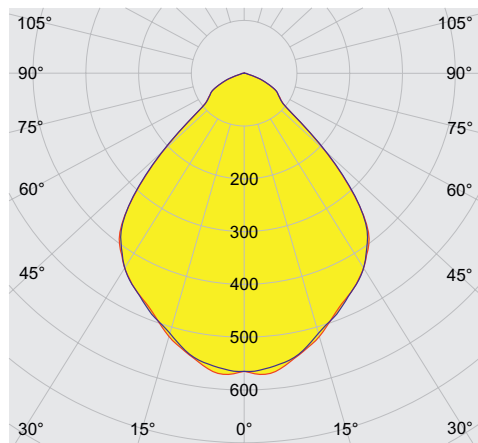

6050/604-401-7B2-008850-002 Art. No. 272495

Lighting Data

Luminaire efficacy	127 lm/W
Luminous flux	5100 lm
Colour rendering	≥ 80
Colour temperature	5000 K

Ambient Conditions

Ambient temperature	-40 °C ... +70 °C
---------------------	-------------------

Mechanical Data

Version	Pendant mounting
Degree of protection (IP)	IP66 / IP68 (10 m)
IP degree of protection (IEC 60598)	IP66/IP68
Enclosure material	Aluminium, Seawater-resistant
Enclosure colour	Standard
Sealing material	Silicone
Silicone-free content	Contains silicone
Protective glass material 2	Pressed glass
Max. solid connection terminals	6 mm ²
Max. finely stranded connection terminals	4 mm ²
Type of connection cable	Finely stranded Solid Finely stranded with clip
Size	1
Width	260 mm
Height	231.5 mm
Length	310 mm
Reflector	Yes
Weight	6.86 kg
Weight	15.12 lb
Disconnection of the luminaire	No

6050/604-401-7B2-008850-002 Art. No. 272495

Luminous flux decrease at ambient temperature - variants without DALI

Light Distribution Curves

cd/klm $\eta = 100\%$
 — C0 - C180 — C90 - C270

With internal reflector, protection glass clear