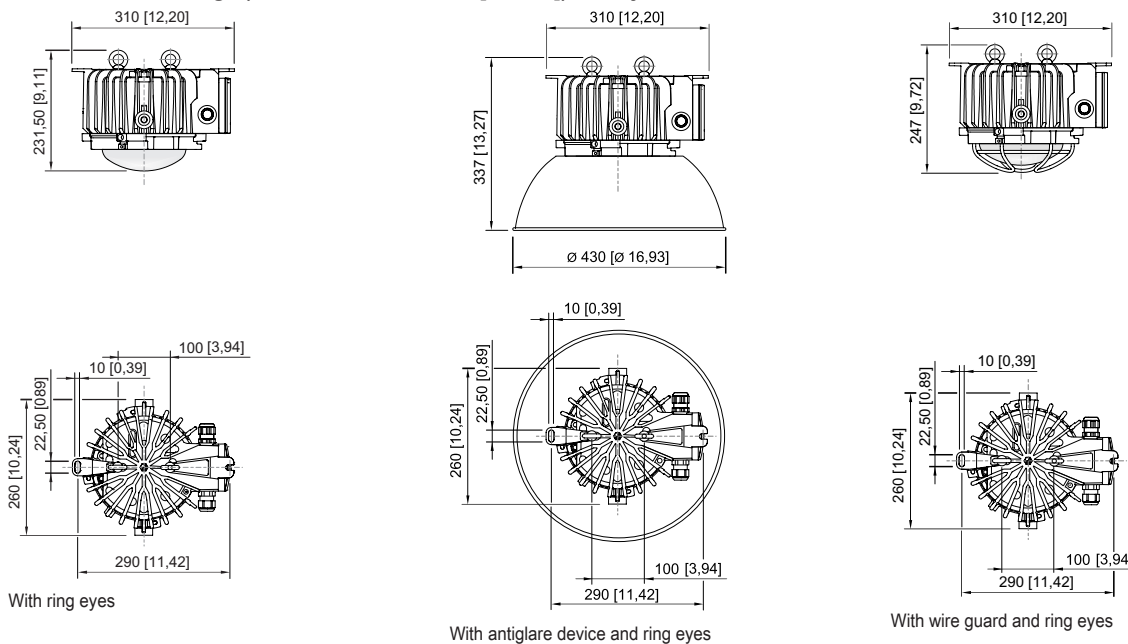

Mechanical Data

Version	Pendant mounting
Degree of protection (IP)	IP66 / IP68 (10 m)
IP degree of protection (IEC 60598)	IP66/IP68
Enclosure material	Aluminium, Seawater-resistant
Enclosure colour	Standard
Sealing material	Silicone
Silicone-free content	Contains silicone
Protective glass material 2	Pressed glass
Max. solid connection terminals	6 mm ²
Max. finely stranded connection terminals	4 mm ²
Type of connection cable	Finely stranded Solid Finely stranded with clip
Size	1
Width	260 mm
Height	231.5 mm
Length	310 mm
Reflector	Yes
Weight	6.86 kg
Weight	15.12 lb
Disconnection of the luminaire	No

Components

Cable glands and entries	1 x M25 x 1.5
Stopping plugs	1 x M25 x 1.5
Wire guard	No

Technical Drawings – Subject to Alterations

Luminous flux decrease at ambient temperature - variants with DALI

6050/604-401-7B2-008850-002 Art. No. 272495

Luminous flux decrease at ambient temperature - variants without DALI

Light Distribution Curves

cd/klm $\eta = 100\%$
 — C0 - C180 — C90 - C270

With internal reflector, protection glass clear

Dimensional Drawings (All Dimensions in mm [inches]) – Subject to Alterations

6050/604-401-7B2-008850-002 Art. No. 272495

Accessories

Antiglare device / reflector

Art. No.

Complete with mounting parts
Material: Aluminium
For 6050/11 and 6050/6