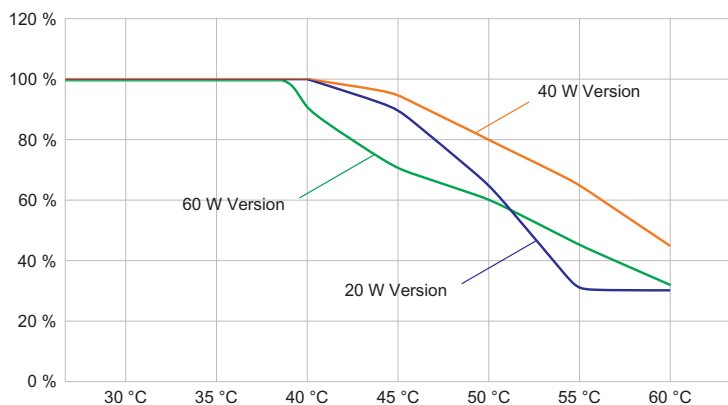

6050/604-401-7B2-008850-002 Art. No. 272495

Lighting Data

Luminaire efficacy	127 lm/W
Luminous flux	5100 lm
Colour rendering	≥ 80
Colour temperature	5000 K

Ambient Conditions

Ambient temperature	-40 °C ... +70 °C

Mechanical Data

Version	Pendant mounting
Degree of protection (IP)	IP66 / IP68 (10 m)
IP degree of protection (IEC 60598)	IP66/IP68
Enclosure material	Aluminium, Seawater-resistant
Enclosure colour	Standard
Sealing material	Silicone
Silicone-free content	Contains silicone
Protective glass material 2	Pressed glass
Max. solid connection terminals	6 mm²
Max. finely stranded connection terminals	4 mm²
Type of connection cable	Finely stranded Solid Finely stranded with clip
Size	1
Width	260 mm
Height	231.5 mm
Length	310 mm
Reflector	Yes
Weight	6.86 kg
Weight	15.12 lb
Disconnection of the luminaire	No

Components

Cable glands and entries	1 x M25 x 1.5
Stopping plugs	1 x M25 x 1.5
Wire guard	No

Technical Drawings – Subject to Alterations

Luminous flux decrease at ambient temperature - variants with DALI