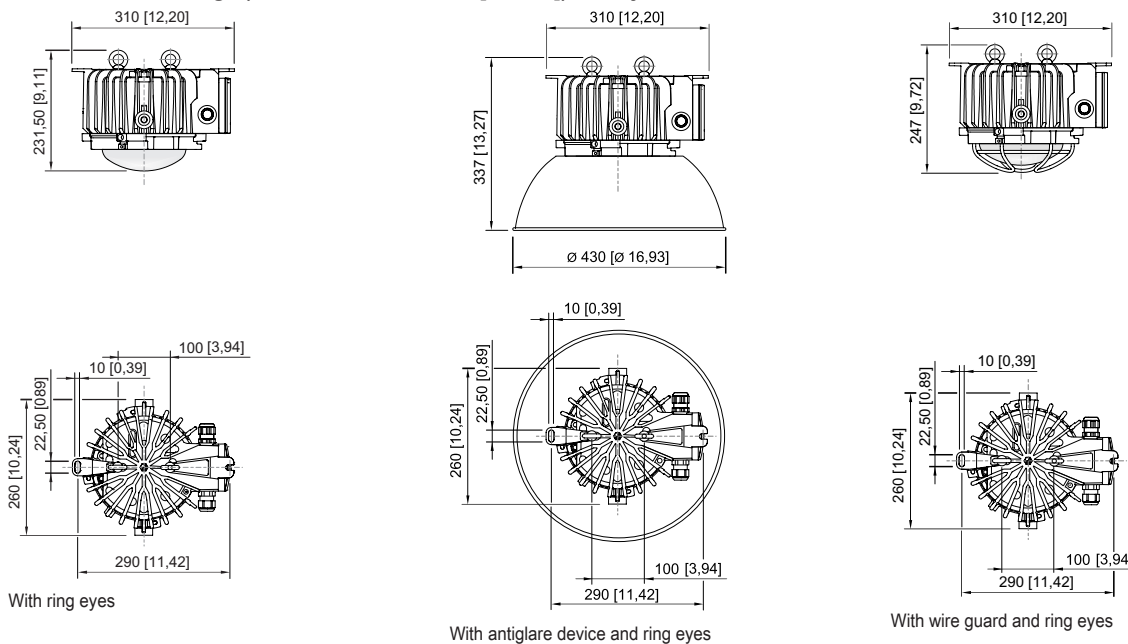

Mechanical Data

Version	Pendant mounting
Degree of protection (IP)	IP66 / IP68 (10 m)
IP degree of protection (IEC 60598)	IP66/IP68
Enclosure material	Aluminium, Seawater-resistant
Enclosure colour	Standard
Sealing material	Silicone
Silicone-free content	Contains silicone
Protective glass material 2	Pressed glass
Max. solid connection terminals	6 mm ²
Max. finely stranded connection terminals	4 mm ²
Type of connection cable	Finely stranded Solid Finely stranded with clip
Size	1
Width	260 mm
Height	231.5 mm
Length	310 mm
Reflector	No
Weight	6.86 kg
Weight	15.12 lb
Disconnection of the luminaire	No

Components

Cable glands and entries	1 x M25 x 1.5
Stopping plugs	1 x M25 x 1.5
Wire guard	No

Technical Drawings – Subject to Alterations

Luminous flux decrease at ambient temperature - variants with DALI

6050/604-401-7B2-000850-002 Art. No. 272493

Luminous flux decrease at ambient temperature - variants without DALI

Light Distribution Curves

cd/klm $\eta = 100\%$
 — C0 - C180 — C90 - C270

Without internal reflector, protection glass clear

Dimensional Drawings (All Dimensions in mm [inches]) – Subject to Alterations

6050/604-401-7B2-000850-002 Art. No. 272493

Accessories

Antiglare device / reflector

Art. No.

Complete with mounting parts
Material: Aluminium
For 6050/11 and 6050/6