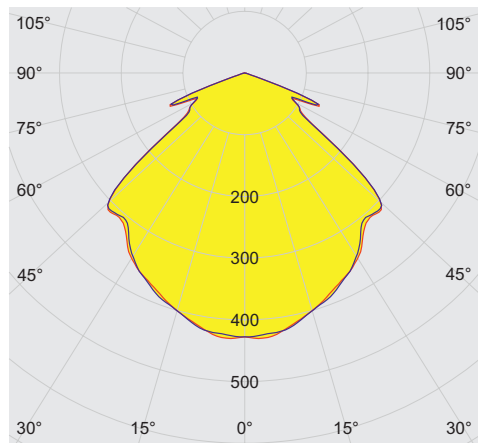

6050/604-401-7B2-000850-002 Art. No. 272493

Lighting Data

Luminaire efficacy	127 lm/W
Luminous flux	5100 lm
Colour rendering	≥ 80
Colour temperature	5000 K

Ambient Conditions

Ambient temperature	-40 °C ... +70 °C
---------------------	-------------------

Mechanical Data

Version	Pendant mounting
Degree of protection (IP)	IP66 / IP68 (10 m)
IP degree of protection (IEC 60598)	IP66/IP68
Enclosure material	Aluminium, Seawater-resistant
Enclosure colour	Standard
Sealing material	Silicone
Silicone-free content	Contains silicone
Protective glass material 2	Pressed glass
Max. solid connection terminals	6 mm ²
Max. finely stranded connection terminals	4 mm ²
Type of connection cable	Finely stranded Solid Finely stranded with clip
Size	1
Width	260 mm
Height	231.5 mm
Length	310 mm
Reflector	No
Weight	6.86 kg
Weight	15.12 lb
Disconnection of the luminaire	No

6050/604-401-7B2-000850-002 Art. No. 272493

Luminous flux decrease at ambient temperature - variants without DALI

Light Distribution Curves

cd/klm $\eta = 100\%$
 — C0 - C180 — C90 - C270

Without internal reflector, protection glass clear