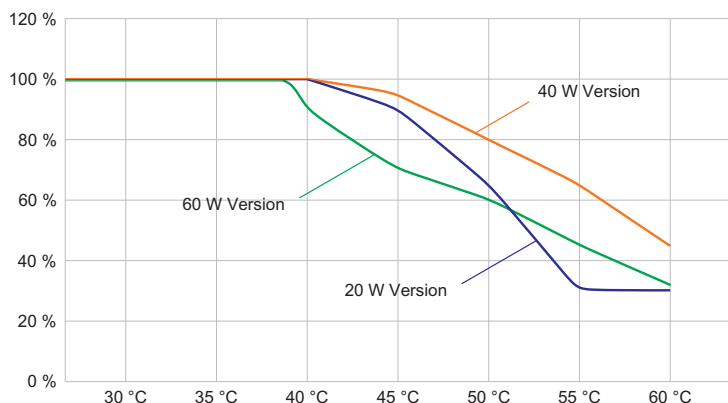

6050/604-401-7B2-000850-002 Art. No. 272493

Lighting Data

Luminaire efficacy	127 lm/W
Luminous flux	5100 lm
Colour rendering	≥ 80
Colour temperature	5000 K

Ambient Conditions

Ambient temperature	-40 °C ... +70 °C

Mechanical Data

Version	Pendant mounting
Degree of protection (IP)	IP66 / IP68 (10 m)
IP degree of protection (IEC 60598)	IP66/IP68
Enclosure material	Aluminium, Seawater-resistant
Enclosure colour	Standard
Sealing material	Silicone
Silicone-free content	Contains silicone
Protective glass material 2	Pressed glass
Max. solid connection terminals	6 mm²
Max. finely stranded connection terminals	4 mm²
Type of connection cable	Finely stranded Solid Finely stranded with clip
Size	1
Width	260 mm
Height	231.5 mm
Length	310 mm
Reflector	No
Weight	6.86 kg
Weight	15.12 lb
Disconnection of the luminaire	No

Components

Cable glands and entries	1 x M25 x 1.5
Stopping plugs	1 x M25 x 1.5
Wire guard	No

Technical Drawings – Subject to Alterations

Luminous flux decrease at ambient temperature - variants with DALI