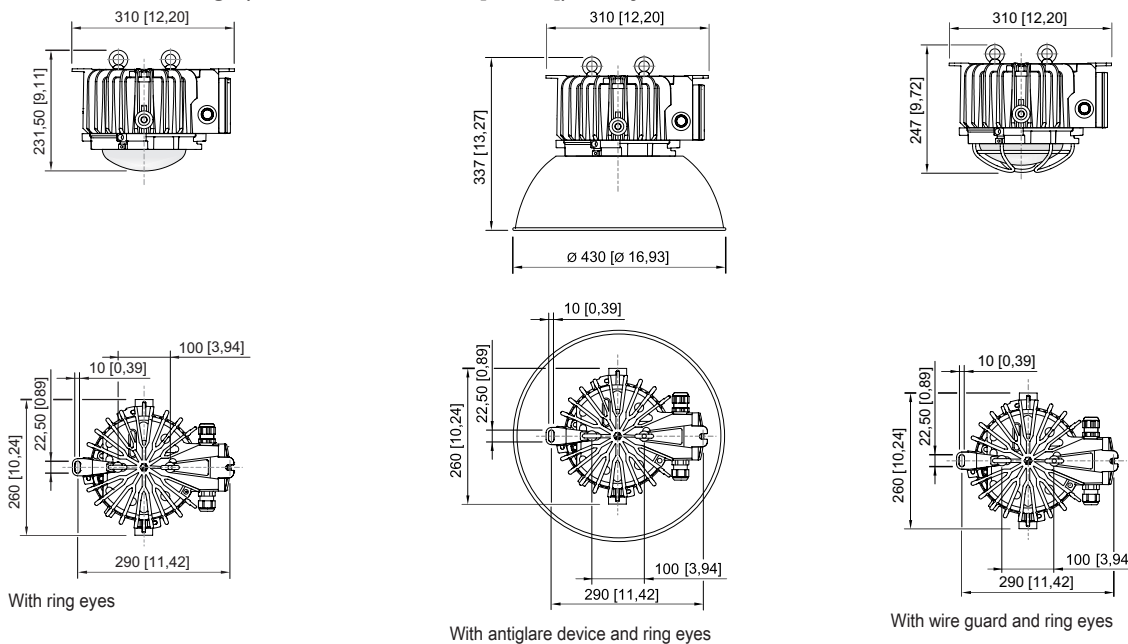

Mechanical Data

Version	Pendant mounting
Degree of protection (IP)	IP66 / IP68 (10 m)
IP degree of protection (IEC 60598)	IP66/IP68
Enclosure material	Aluminium, Seawater-resistant
Enclosure colour	Standard
Sealing material	Silicone
Silicone-free content	Contains silicone
Protective glass material 2	Pressed glass
Max. solid connection terminals	6 mm ²
Max. finely stranded connection terminals	4 mm ²
Type of connection cable	Finely stranded Solid Finely stranded with clip
Size	1
Width	260 mm
Height	231.5 mm
Length	310 mm
Reflector	No
Weight	7.1 kg
Weight	15.65 lb
Disconnection of the luminaire	No

6050/604-401-7B2-100850-002 Art. No. 272494

Luminous flux decrease at ambient temperature - variants without DALI

Light Distribution Curves

cd/klm $\eta = 100\%$
 — C0 - C180 — C90 - C270

Without internal reflector, protection glass clear

Dimensional Drawings (All Dimensions in mm [inches]) – Subject to Alterations

6050/604-401-7B2-100850-002 Art. No. 272494

Accessories

Antiglare device / reflector		Art. No.
	Complete with mounting parts Material: Aluminium For 6050/11 and 6050/6	118565
External reflector		Art. No.
	Narrow-beam Complete with mounting parts Material: High-gloss anodised aluminium For 6050/11	118558
Mounting bracket		Art. No.
	Complete; made from stainless steel (for subsequent self-mounting) For 6050/6	265877
	The stainless steel mounting fixture is fastened to the enclosure of the pendant light fitting series 6050/6 by means of two stainless steel screws M8.	269716
Pipe clamp		Art. No.
	for pipe R 1 1/4" to 2"	268967
Plastic cable gland		Art. No.
	8161/7-M25-1707 7 to 17 mm ² 1 piece	229918
	8161/7-M25-1707, Ex e Plastic, M25 x 1.5, cable outer diameter 7 to 17 mm Lot size 50 pieces	239157
Ring bolt		Art. No.
	M8, für 6050/6, direct mounting; 1 pair	265874
	M10, direct mounting in insert nuts; 1 pair	118560
Stopping plug		Art. No.
	8290/3-M25 Plastic, M25 x 1.5 Lot size 1 piece	143524