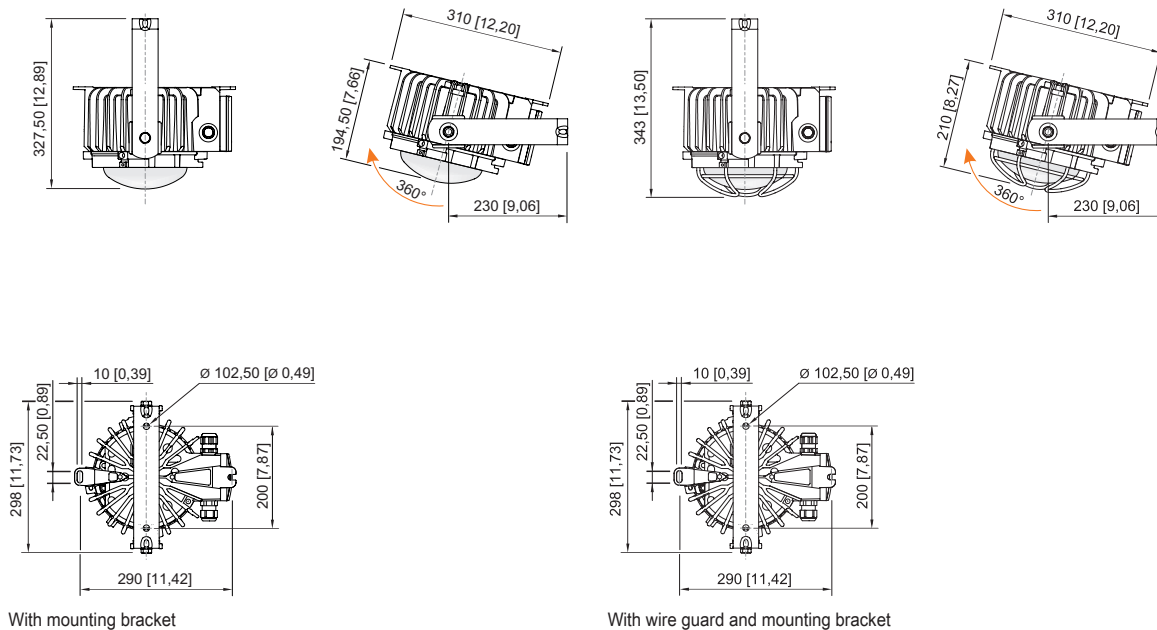

Mechanical Data

Version	Bracket mounting
Degree of protection (IP)	IP66 / IP68 (10 m)
IP degree of protection (IEC 60598)	IP66/IP68
Enclosure material	Aluminium, Seawater-resistant
Enclosure colour	Standard
Sealing material	Silicone
Silicone-free content	Contains silicone
Protective glass material 2	Pressed glass
Max. solid connection terminals	6 mm ²
Max. finely stranded connection terminals	4 mm ²
Type of connection cable	Finely stranded Solid Finely stranded with clip
Size	1
Width	298 mm
Height	327.5 mm
Length	310 mm
Reflector	Yes
Weight	8.52 kg
Weight	18.78 lb
Disconnection of the luminaire	No

Components

Cable glands and entries	1 x M25 x 1.5
Stopping plugs	1 x M25 x 1.5
Wire guard	Yes

Technical Drawings – Subject to Alterations

Luminous flux decrease at ambient temperature - variants with DALI

6050/604-401-7B2-108850-001 Art. No. 272492

Luminous flux decrease at ambient temperature - variants without DALI

Light Distribution Curves

cd/klm $\eta = 100\%$
 — C0 - C180 — C90 - C270

With internal reflector, protection glass clear

Dimensional Drawings (All Dimensions in mm [inches]) – Subject to Alterations

6050/604-401-7B2-108850-001 Art. No. 272492

With antiglare device and mounting bracket

Accessories

Antiglare device / reflector		Art. No.
	Complete with mounting parts Material: Aluminium For 6050/11 and 6050/6	118565
External reflector		Art. No.
	Narrow-beam Complete with mounting parts Material: High-gloss anodised aluminium For 6050/11	118558
Mounting bracket		Art. No.
	Complete; made from stainless steel (for subsequent self-mounting) For 6050/6	265877
	The stainless steel mounting fixture is fastened to the enclosure of the pendant light fitting series 6050/6 by means of two stainless steel screws M8.	269716
Pipe clamp		Art. No.
	for pipe R 1 1/4" to 2"	268967