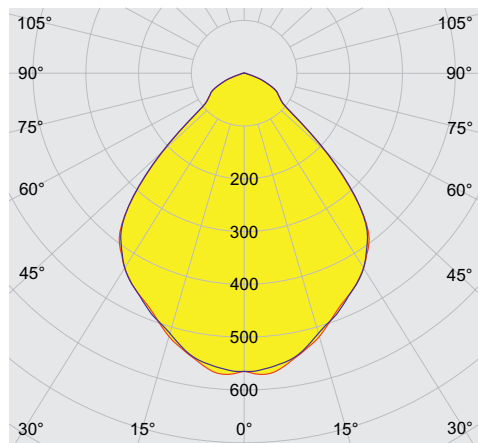

6050/604-401-7B2-108850-001 Art. No. 272492

Lighting Data

Luminaire efficacy	127 lm/W
Luminous flux	5100 lm
Colour rendering	≥ 80
Colour temperature	5000 K

Ambient Conditions

Ambient temperature	-40 °C ... +70 °C
---------------------	-------------------

Mechanical Data

Version	Bracket mounting
Degree of protection (IP)	IP66 / IP68 (10 m)
IP degree of protection (IEC 60598)	IP66/IP68
Enclosure material	Aluminium, Seawater-resistant
Enclosure colour	Standard
Sealing material	Silicone
Silicone-free content	Contains silicone
Protective glass material 2	Pressed glass
Max. solid connection terminals	6 mm ²
Max. finely stranded connection terminals	4 mm ²
Type of connection cable	Finely stranded Solid Finely stranded with clip
Size	1
Width	298 mm
Height	327.5 mm
Length	310 mm
Reflector	Yes
Weight	8.52 kg
Weight	18.78 lb
Disconnection of the luminaire	No

6050/604-401-7B2-108850-001 Art. No. 272492

Luminous flux decrease at ambient temperature - variants without DALI

Light Distribution Curves

cd/klm $\eta = 100\%$
 — C0 - C180 — C90 - C270

With internal reflector, protection glass clear