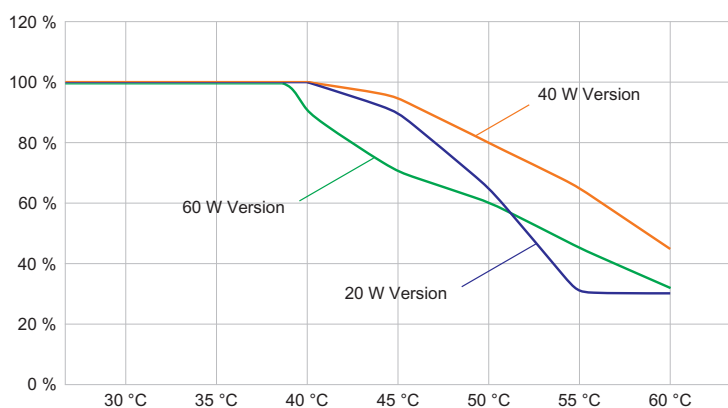

6050/604-401-7B2-008850-001 Art. No. 272491

Lighting Data

Luminaire efficacy	127 lm/W
Luminous flux	5100 lm
Colour rendering	≥ 80
Colour temperature	5000 K

Ambient Conditions

Ambient temperature	-40 °C ... +70 °C

Mechanical Data

Version	Bracket mounting
Degree of protection (IP)	IP66 / IP68 (10 m)
IP degree of protection (IEC 60598)	IP66/IP68
Enclosure material	Aluminium, Seawater-resistant
Enclosure colour	Standard
Sealing material	Silicone
Silicone-free content	Contains silicone
Protective glass material 2	Pressed glass
Max. solid connection terminals	6 mm²
Max. finely stranded connection terminals	4 mm²
Type of connection cable	Finely stranded Solid Finely stranded with clip
Size	1
Width	298 mm
Height	327.5 mm
Length	310 mm
Reflector	Yes
Weight	8.23 kg
Weight	18.14 lb
Disconnection of the luminaire	No

Components

Cable glands and entries	1 x M25 x 1.5
Stopping plugs	1 x M25 x 1.5
Wire guard	No

Technical Drawings – Subject to Alterations

Luminous flux decrease at ambient temperature - variants with DALI