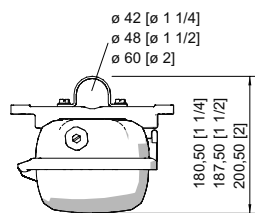

Lighting

Linear luminaire With LED

GRP

6002/4128-0100-152-1110-11-8400 Art. No. 272497

Pipe clamp fitted in mounting rail