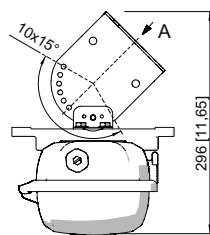

#### Dimensional Drawings (All Dimensions in mm [inches]) – Subject to Alterations

### GRP

6002/4128-0100-152-1110-11-8400 Art. No. 272497

Pipe clamp fitted in mounting rail

Mounting bracket fitted in mounting rail

Wall mounting bracket fitted in mounting rail