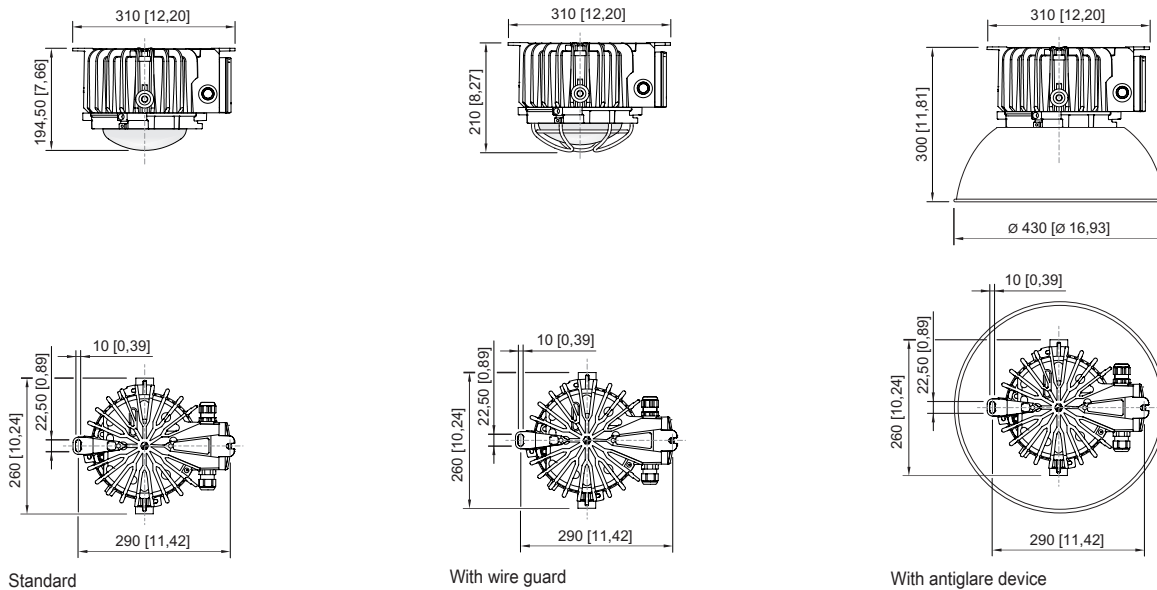

Dimensional Drawings (All Dimensions in mm [inches]) – Subject to Alterations