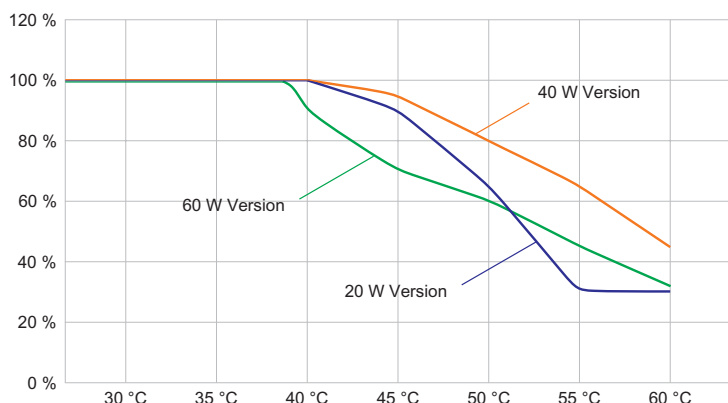

6050/604-600-6B2-008850-004 Art. No. 283121

Lighting Data

Luminous flux	7400 lm
Colour rendering	≥ 80
Colour temperature	5000 K

Ambient Conditions

Ambient temperature °C	-40 °C ... +60 °C

Mechanical Data

Version	Conduit mounting
Degree of protection (IP)	IP66 / IP68 (10 m)
IP degree of protection (IEC 60598)	IP66/IP68
Enclosure material	Aluminium, Seawater-resistant
Enclosure color	Standard
Sealing material	Silicone
Silicone-free content	Contains silicone
Protective glass material 2	Pressed glass
Max. solid connection terminals	6 mm²
Max. finely stranded connection terminals	4 mm²
Type of connection cable	Finely stranded Finely stranded with clip Solid
Size	1
Width	298 mm
Height	327.5 mm
Length	310 mm
Reflector	Yes
Weight	7.03 kg
Weight	15.5 lb
Disconnection of the luminaire	No

Components

Cable glands and entries	1 x M25 x 1.5
Stopping plugs	1 x M25 x 1.5
Wire guard	No

Technical Drawings – Subject to Alterations

Luminous flux decrease at ambient temperature - variants with DALI