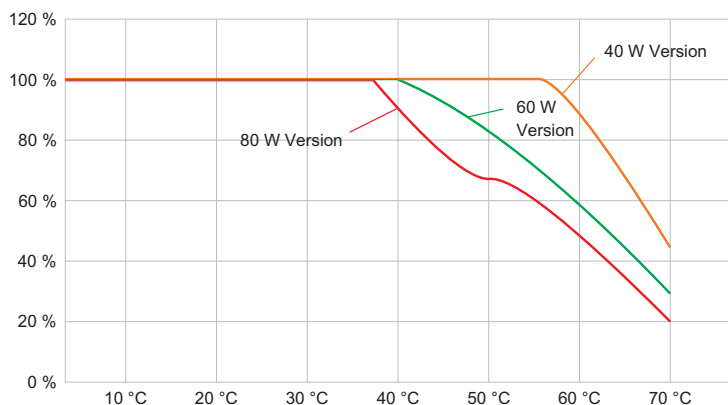

Electrical Data

Rated operational voltage AC	110 ... 277 V
Frequency range	50 – 60 Hz
Start-up current	I _{peak} = 55 A, Delta t = 230 µs

Lighting Data

Number of lamps	1
Lamp wattage	60 W
Lamp type	LED
Lamp	LED
Light colour	5000 K – neutral white
Light distribution	Medium-beam
Luminaire efficacy	122 lm/W

Mechanical Data

Version	Conduit mounting
Degree of protection (IP)	IP66 / IP68 (10 m)
IP degree of protection (IEC 60598)	IP66/IP68
Enclosure material	Aluminium, Seawater-resistant
Enclosure color	Standard
Sealing material	Silicone
Silicone-free content	Contains silicone
Protective glass material 2	Pressed glass
Max. solid connection terminals	6 mm ²
Max. finely stranded connection terminals	4 mm ²
Type of connection cable	Finely stranded Finely stranded with clip Solid
Size	1
Width	298 mm
Height	327.5 mm
Length	310 mm
Reflector	Yes
Weight	7.03 kg
Weight	15.5 lb
Disconnection of the luminaire	No

Components

Cable glands and entries	1 x M25 x 1.5
Stopping plugs	1 x M25 x 1.5
Wire guard	No

Technical Drawings – Subject to Alterations

Luminous flux decrease at ambient temperature - variants with DALI

6050/604-600-6B2-008850-004 Art. No. 283121

Luminous flux decrease at ambient temperature - variants without DALI

Light Distribution Curves

cd/klm $\eta = 100\%$
 — C0 - C180 — C90 - C270

With internal reflector, protection glass clear