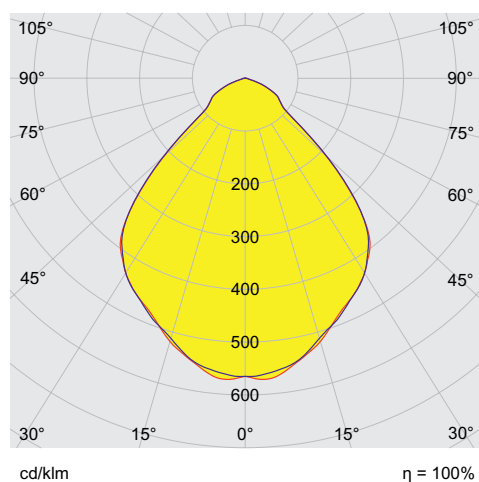

Electrical Data

Rated operational voltage AC	110 ... 277 V
Frequency range	50 – 60 Hz
Start-up current	I _{peak} = 55 A, Delta t = 230 µs

Lighting Data

Number of lamps	1
Lamp wattage	60 W
Lamp type	LED
Lamp	LED
Light colour	5000 K – neutral white
Light distribution	Medium-beam
Luminaire efficacy	122 lm/W

Mechanical Data

Version	Conduit mounting
Degree of protection (IP)	IP66 / IP68 (10 m)
IP degree of protection (IEC 60598)	IP66/IP68
Enclosure material	Aluminium, Seawater-resistant
Enclosure color	Standard
Sealing material	Silicone
Silicone-free content	Contains silicone
Protective glass material 2	Pressed glass
Max. solid connection terminals	6 mm ²
Max. finely stranded connection terminals	4 mm ²
Type of connection cable	Finely stranded Finely stranded with clip Solid
Size	1
Width	298 mm
Height	327.5 mm
Length	310 mm
Reflector	Yes
Weight	7.03 kg
Weight	15.5 lb
Disconnection of the luminaire	No

6050/604-600-6B2-008850-004 Art. No. 283121

Luminous flux decrease at ambient temperature - variants without DALI

Light Distribution Curves

cd/klm $\eta = 100\%$
 — C0 - C180 — C90 - C270

With internal reflector, protection glass clear