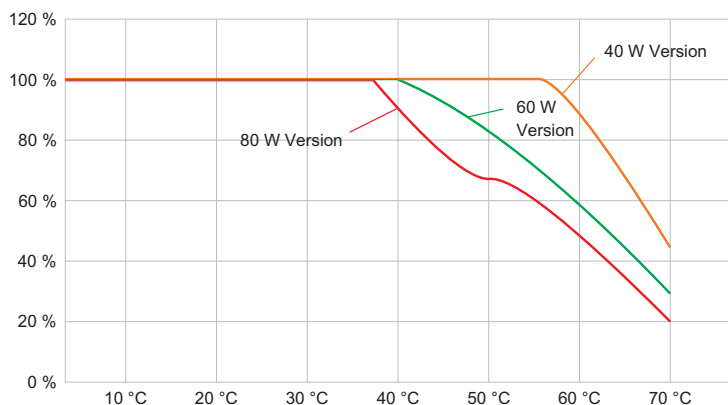

6050/604-600-6B2-000850-004 Art. No. 282976

Luminous flux decrease at ambient temperature - variants without DALI