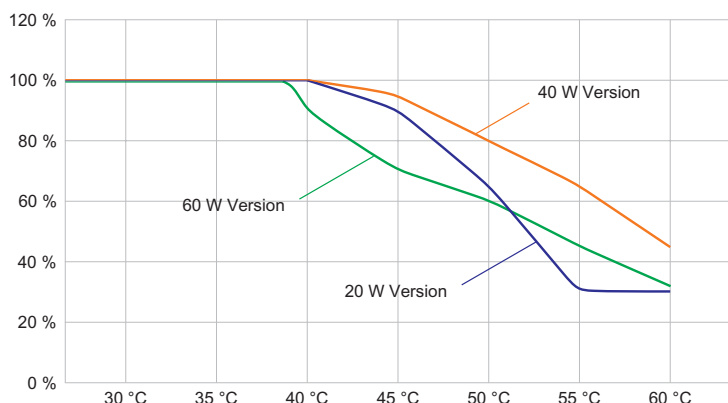

6050/604-600-6B2-000850-004 Art. No. 282976

Lighting Data

Luminous flux	7400 lm
Colour rendering	≥ 80
Colour temperature	5000 K

Ambient Conditions

Ambient temperature °C	-40 °C ... +60 °C

Mechanical Data

Version	Conduit mounting
Degree of protection (IP)	IP66 / IP68 (10 m)
IP degree of protection (IEC 60598)	IP66/IP68
Enclosure material	Aluminium, Seawater-resistant
Enclosure color	Standard
Sealing material	Silicone
Silicone-free content	Contains silicone
Protective glass material 2	Pressed glass
Max. solid connection terminals	6 mm²
Max. finely stranded connection terminals	4 mm²
Type of connection cable	Finely stranded Finely stranded with clip Solid
Size	1
Width	298 mm
Height	327.5 mm
Length	310 mm
Reflector	No
Weight	7.03 kg
Weight	15.5 lb
Disconnection of the luminaire	No

Components

Cable glands and entries	1 x M25 x 1.5
Stopping plugs	1 x M25 x 1.5
Wire guard	No

Technical Drawings – Subject to Alterations

Luminous flux decrease at ambient temperature - variants with DALI