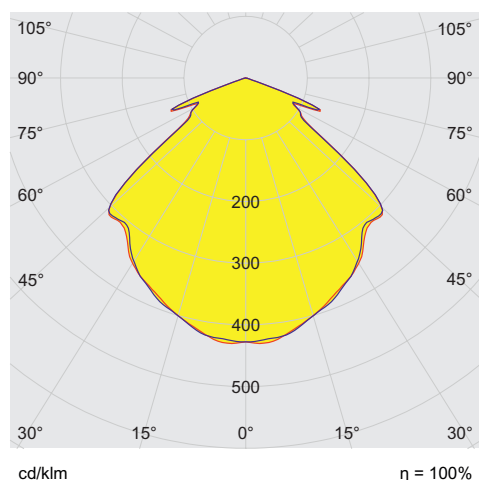

### Technical Drawings – Subject to Alterations

Luminous flux decrease at ambient temperature - variants with DALI

6050/604-600-6B2-000850-004 Art. No. 282976

Luminous flux decrease at ambient temperature - variants without DALI

### Light Distribution Curves

Without internal reflector, protection glass clear

### Dimensional Drawings (All Dimensions in mm [inches]) – Subject to Alterations