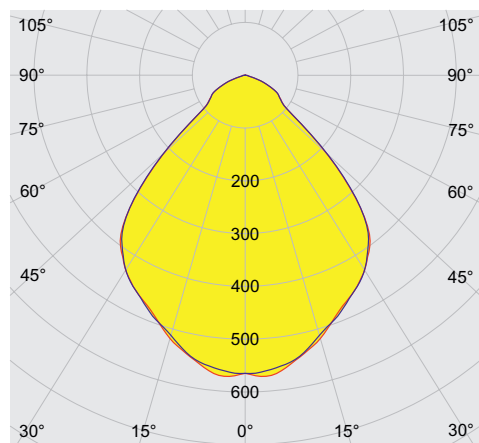

### Technical Drawings – Subject to Alterations

Luminous flux decrease at ambient temperature - variants with DALI

6050/604-400-6B2-008850-004 Art. No. 282973

Luminous flux decrease at ambient temperature - variants without DALI

### Light Distribution Curves

cd/klm  $\eta = 100\%$   
 — C0 - C180 — C90 - C270

With internal reflector, protection glass clear

### Dimensional Drawings (All Dimensions in mm [inches]) – Subject to Alterations