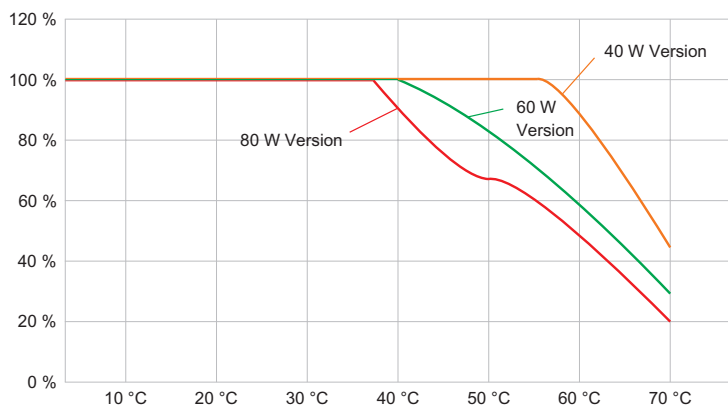

6050/604-400-6B2-008850-004 Art. No. 282973

Luminous flux decrease at ambient temperature - variants without DALI