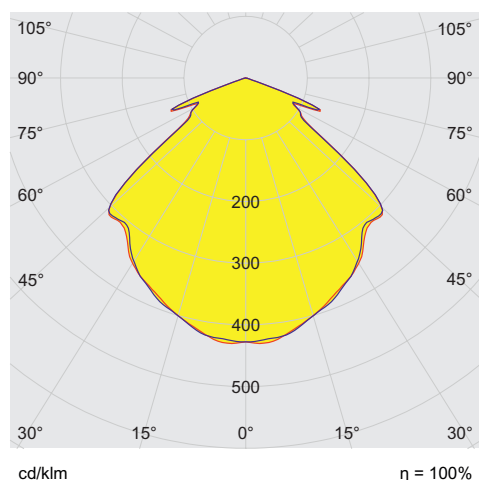

Mechanical Data

Version	Conduit mounting
Degree of protection (IP)	IP66 / IP68 (10 m)
IP degree of protection (IEC 60598)	IP66/IP68
Enclosure material	Aluminium, Seawater-resistant
Enclosure color	Standard
Sealing material	Silicone
Silicone-free content	Contains silicone
Protective glass material 2	Pressed glass
Max. solid connection terminals	6 mm ²
Max. finely stranded connection terminals	4 mm ²
Type of connection cable	Finely stranded Finely stranded with clip Solid
Size	1
Width	260 mm
Height	194.5 mm
Length	310 mm
Reflector	No
Weight	7.03 kg
Weight	15.5 lb
Disconnection of the luminaire	No

6050/604-400-6B2-000850-004 Art. No. 282972

Luminous flux decrease at ambient temperature - variants without DALI

Light Distribution Curves

Without internal reflector, protection glass clear

Dimensional Drawings (All Dimensions in mm [inches]) – Subject to Alterations