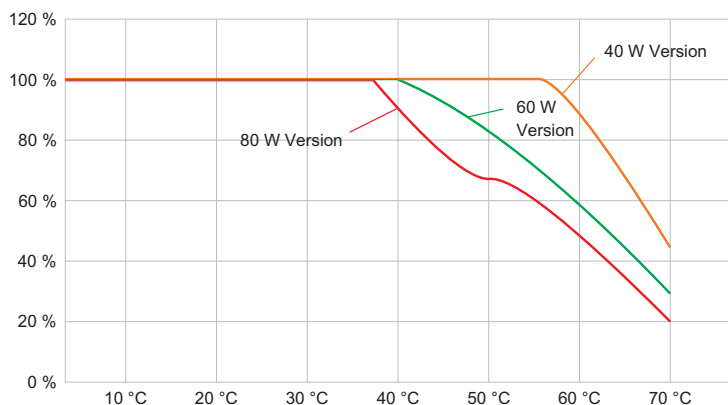

6050/604-400-6B2-000850-004 Art. No. 282972

Luminous flux decrease at ambient temperature - variants without DALI