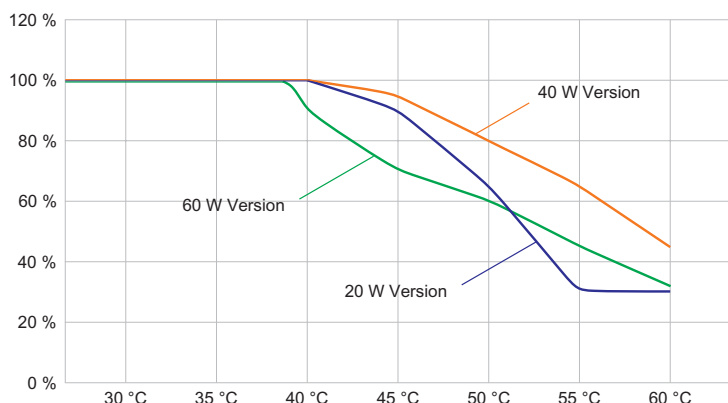

Lighting

LED pendant light fitting

6050/604-400-6B2-000850-004 Art. No. 282972

Lighting Data

Luminous flux	4700 lm
Colour rendering	≥ 80
Colour temperature	5000 K

Ambient Conditions

Ambient temperature °C	-40 °C ... +60 °C

Mechanical Data

Version	Conduit mounting
Degree of protection (IP)	IP66 / IP68 (10 m)
IP degree of protection (IEC 60598)	IP66/IP68
Enclosure material	Aluminium, Seawater-resistant
Enclosure color	Standard
Sealing material	Silicone
Silicone-free content	Contains silicone
Protective glass material 2	Pressed glass
Max. solid connection terminals	6 mm²
Max. finely stranded connection terminals	4 mm²
Type of connection cable	Finely stranded Finely stranded with clip Solid
Size	1
Width	260 mm
Height	194.5 mm
Length	310 mm
Reflector	No
Weight	7.03 kg
Weight	15.5 lb
Disconnection of the luminaire	No

Components

Cable glands and entries	1 x M25 x 1.5
Stopping plugs	1 x M25 x 1.5
Wire guard	No

Technical Drawings – Subject to Alterations

Luminous flux decrease at ambient temperature - variants with DALI