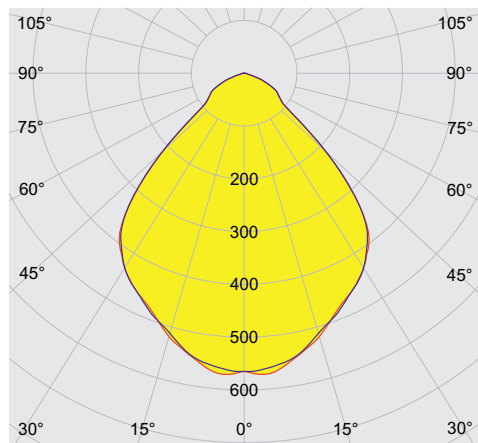

6050/604-611-7B2-208850-001 Art. No. 284229

Lighting Data

Light distribution	Medium-beam
Luminaire efficacy	113 lm/W
Luminous flux	6800 lm
Colour rendering	≥ 80
Colour temperature	5000 K

Ambient Conditions

Ambient temperature °C	-40 °C ... +70 °C
------------------------	-------------------

Mechanical Data

Version	Bracket mounting
Degree of protection (IP)	IP66 / IP68 (10 m)
IP degree of protection (IEC 60598)	IP66/IP68
Enclosure material	Aluminium, Seawater-resistant
Enclosure color	Standard
Sealing material	Silicone
Silicone-free content	Contains silicone
Protective glass material 2	Pressed glass
Max. solid connection terminals	6 mm ²
Max. finely stranded connection terminals	4 mm ²
Type of connection cable	Finely stranded Finely stranded with clip Solid
Size	1
Width	298 mm
Height	327.5 mm
Length	310 mm
Reflector	Yes
Weight	-
Disconnection of the luminaire	No

6050/604-611-7B2-208850-001 Art. No. 284229

Luminous flux decrease at ambient temperature - variants without DALI

Light Distribution Curves

cd/klm $\eta = 100\%$
— C0 - C180 — C90 - C270

With internal reflector, protection glass clear