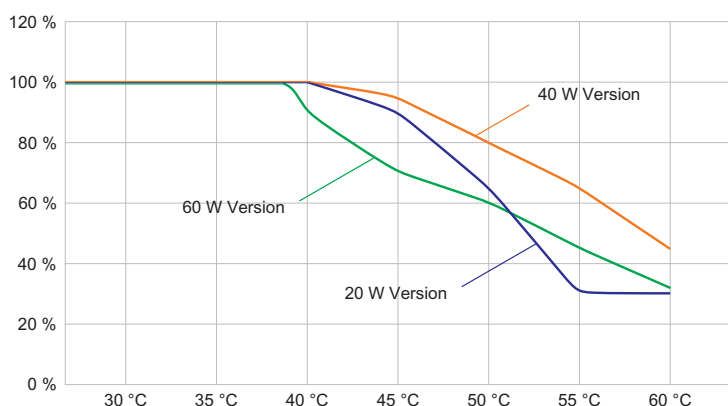

6050/604-611-7B2-208850-001 Art. No. 284229

Lighting Data

Light distribution	Medium-beam
Luminaire efficacy	113 lm/W
Luminous flux	6800 lm
Colour rendering	≥ 80
Colour temperature	5000 K

Ambient Conditions

Ambient temperature °C	-40 °C ... +70 °C

Mechanical Data

Version	Bracket mounting
Degree of protection (IP)	IP66 / IP68 (10 m)
IP degree of protection (IEC 60598)	IP66/IP68
Enclosure material	Aluminium, Seawater-resistant
Enclosure color	Standard
Sealing material	Silicone
Silicone-free content	Contains silicone
Protective glass material 2	Pressed glass
Max. solid connection terminals	6 mm²
Max. finely stranded connection terminals	4 mm²
Type of connection cable	Finely stranded Finely stranded with clip Solid
Size	1
Width	298 mm
Height	327.5 mm
Length	310 mm
Reflector	Yes
Weight	-
Disconnection of the luminaire	No

Components

Cable glands and entries	1 x M25 x 1.5
Stopping plugs	1 x M25 x 1.5
Wire guard	Yes

Technical Drawings – Subject to Alterations

Luminous flux decrease at ambient temperature - variants with DALI